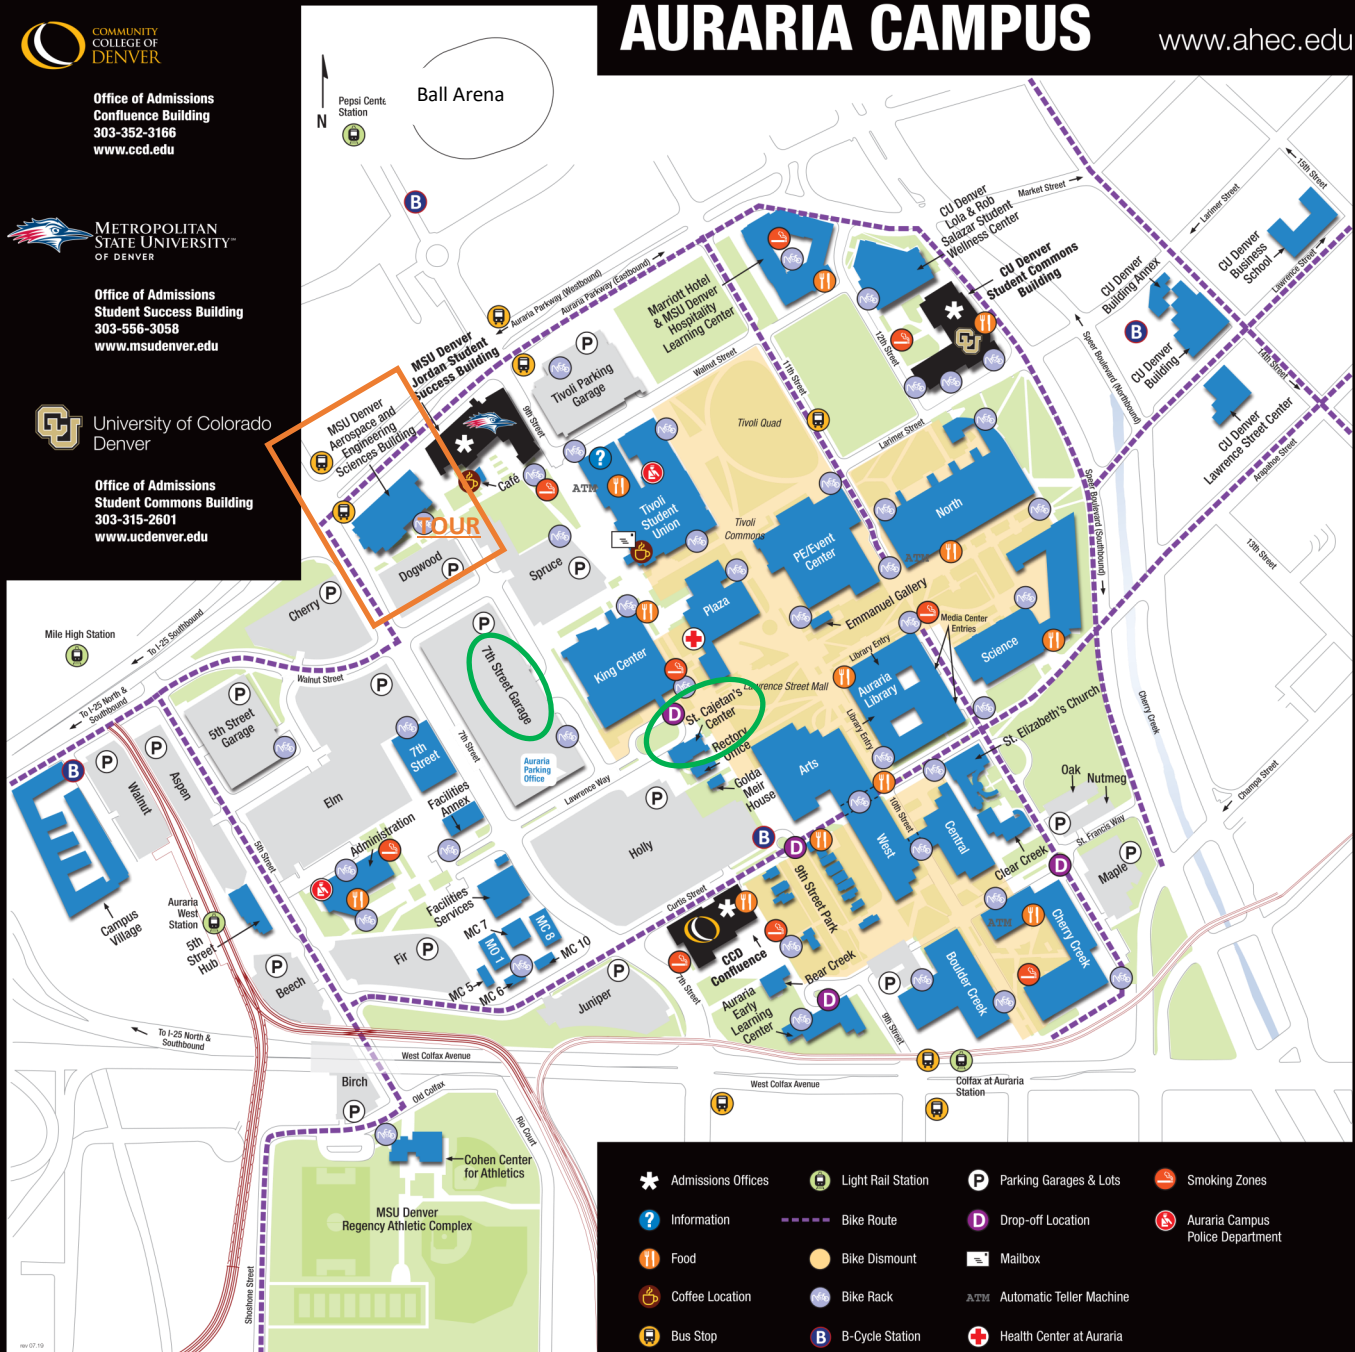

Advanced Manufacturing
Sciences Institute

Office of Admissions
Confluence Building
303-352-3166
www.ccd.edu

Office of Admissions
Student Success Building
303-556-3058
www.msudenver.edu

Office of Admissions
Student Commons Building
303-315-2601
www.ucdenver.edu

AURARIA CAMPUS

www.ahec.edu

- * Admissions Offices
- Light Rail Station
- P Parking Garages & Lots
- Smoking Zones
- ? Information
- Bike Route
- D Drop-off Location
- Auraria Campus Police Department
- Food
- Bike Dismount
- Mailbox
- Coffee Location
- Bike Rack
- ATM Automatic Teller Machine
- Bus Stop
- B B-Cycle Station
- Health Center at Auraria