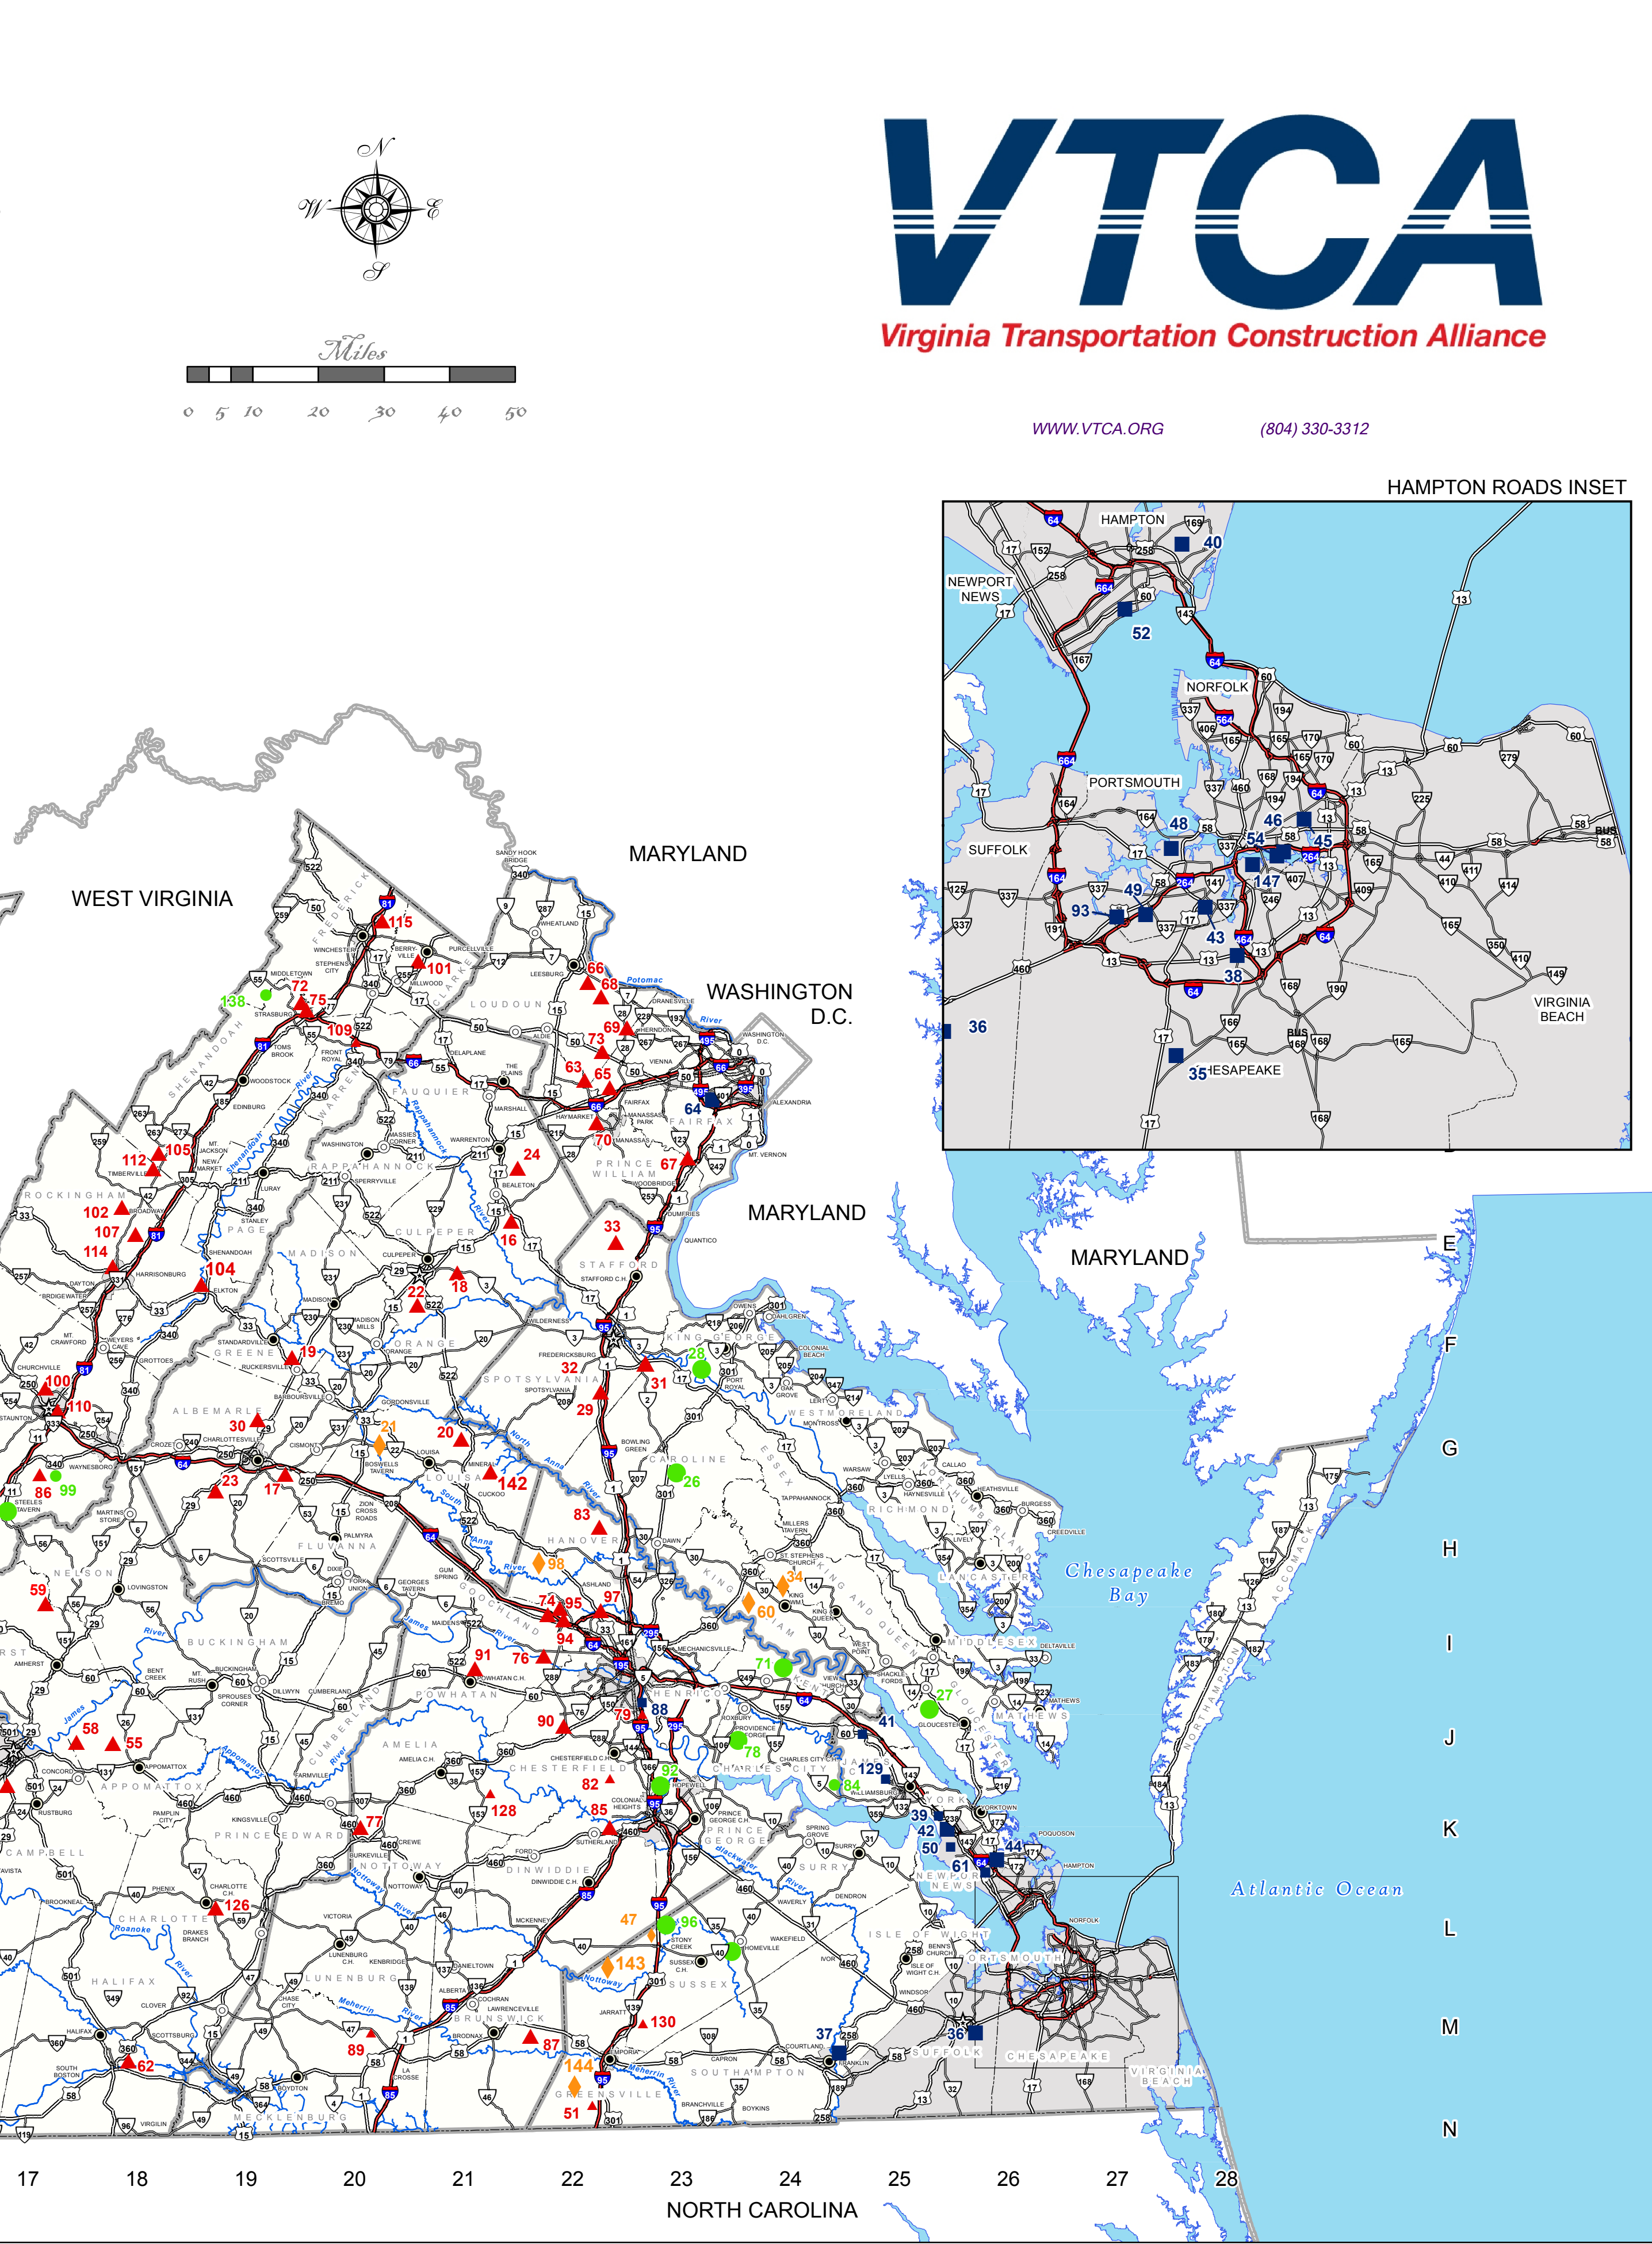

SALEM DISTRICT	
116 Acco Stone	L-12
Salem Stone Corporation, 540-380-5555	
117 Blue Ridge Quarry	K-14
Boxley, www.boxley.com, 540-947-2211	
118 Fieldale Quarry	N-14
Boxley, www.boxley.com, 540-947-2211	
127 Holston River Quarry	K-11
Holston River Quarry, 540-380-5555	
119 Rockydale - Jacks Mountain Quarry	M-15
Rockydale Quarries Corp., www.rockydalequarries.com	
121 Plant #1	J-15
Cameuse Lime & Stone, www.cameuseusa.com	
122 Plant #2	J-15
Cameuse Lime & Stone, www.cameuseusa.com	
123 Rockydale - Roanoke Quarry	L-14
Rockydale Quarries Corp., www.rockydalequarries.com	
124 Sisson & Ryan Quarry	L-13
Sisson & Ryan, Inc., 540-268-2413	
125 Sylvatus	M-11
Salem Stone Corporation, 540-380-5555	
145 Castle Sands Co.	I-14
Castle Sands Co., 540-864-5111	
53 Floyd Quarry	M-13
Salem Stone Corporation, 540-745-6788	
109 Starkey Lime Plant	
Rockydale Quarries Corp., www.rockydalequarries.com	

Virginia Transportation Construction Alliance

WWW.VTCA.ORG (804) 330-3312