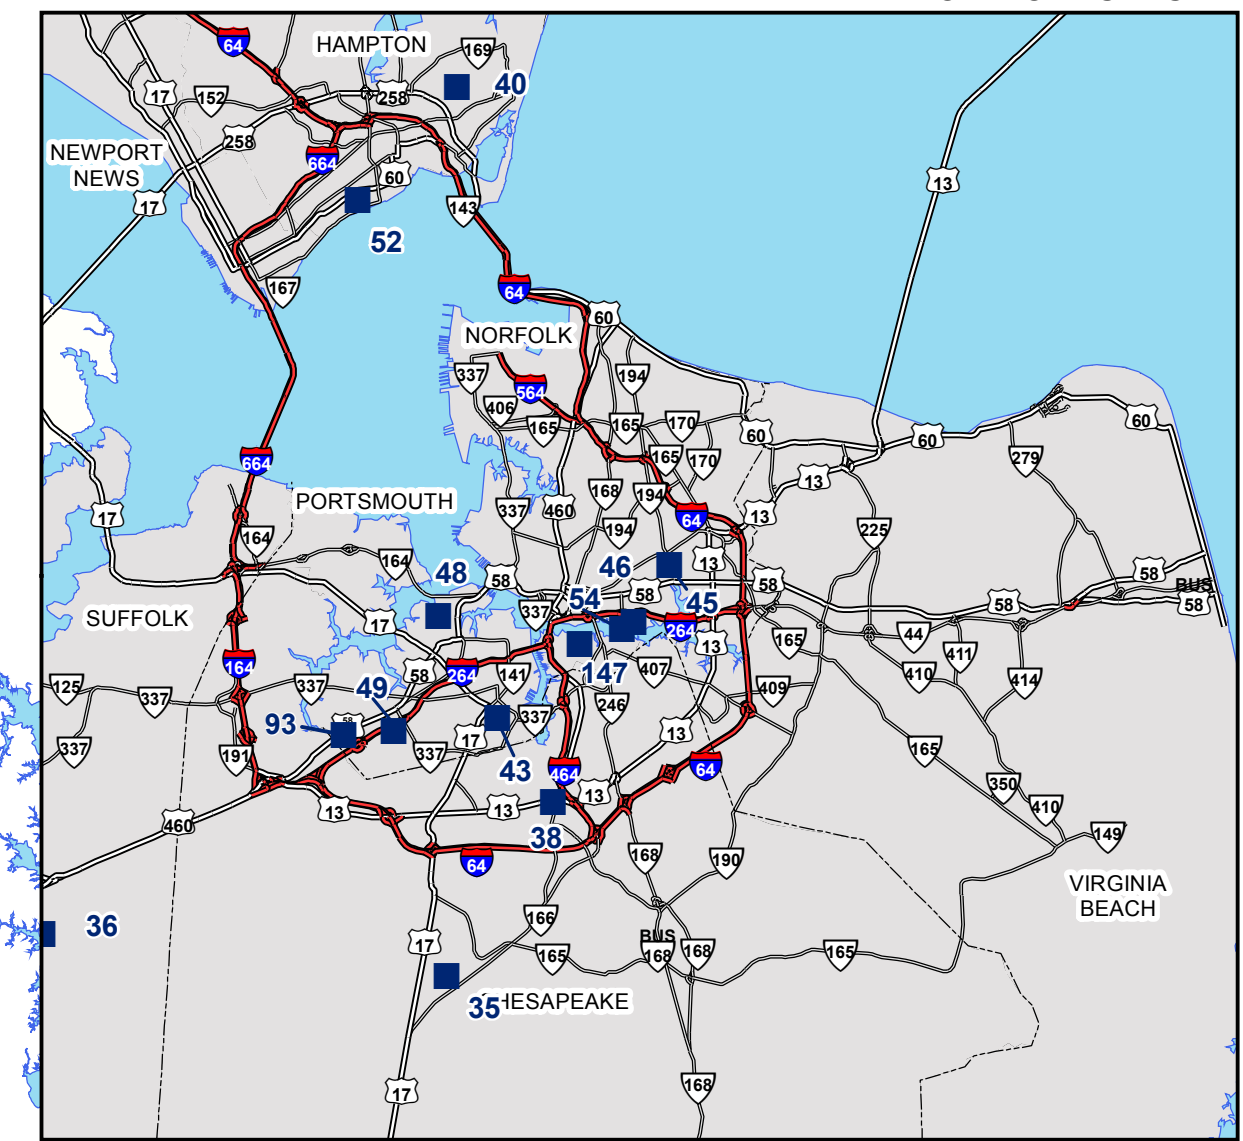

Virginia Transportation Construction Alliance

WWW.VTCA.ORG (804) 330-3312

HAMPTON ROADS INSET

YOUR VISION ACHIEVED THROUGH OURS.

- LEGEND**
- ▲ CRUSHED STONE
  - DISTRIBUTION YARD
  - ◆ INDUSTRIAL MINERALS
  - SAND & GRAVEL