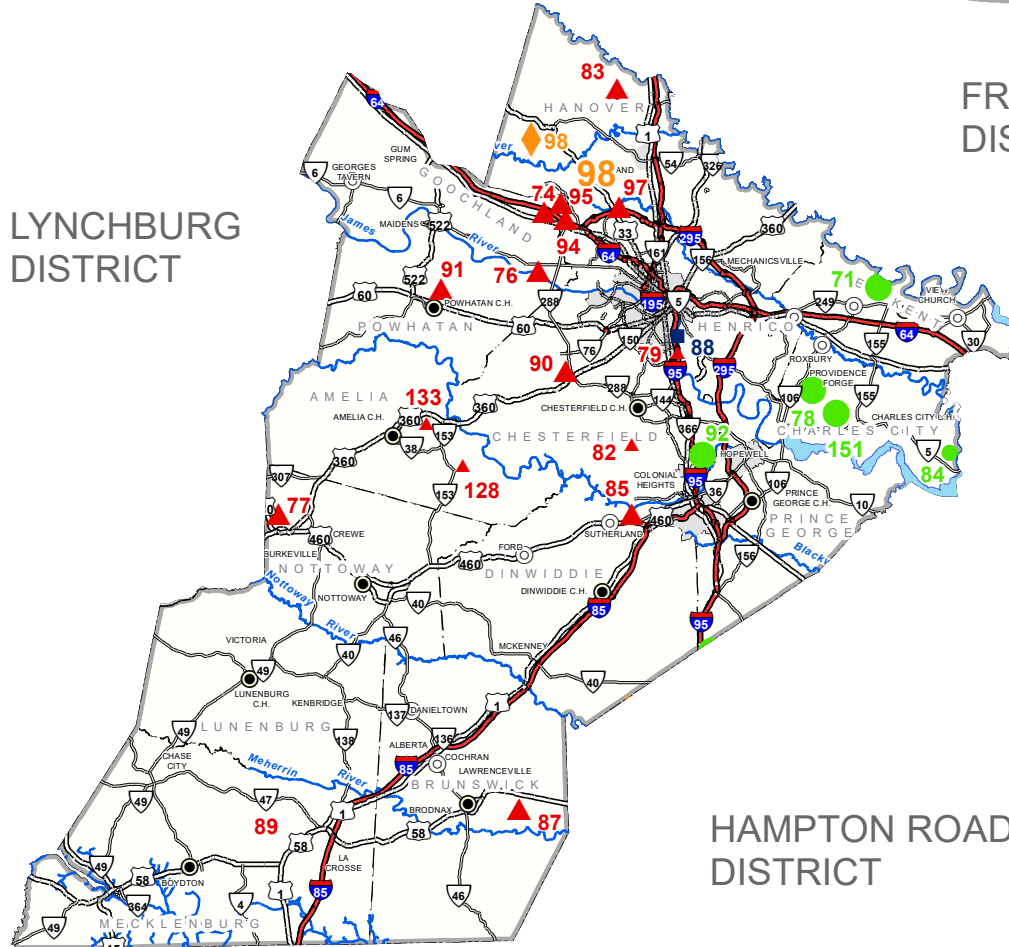

VIRGINIA TRANSPORTATION CONSTRUCTION ALLIANCE - AGGREGATE MEMBERS

RICHMOND DISTRICT

- 74 Anderson Creek Quarry
Martin Marietta Aggregates, www.martinmarietta.com
- 76 Boscobel Plant
Luck Stone Corp., www.luckstone.com
- 77 Burkeville Plant
Luck Stone Corp., www.luckstone.com
- 78 Charles City Plant
Aggregate Industries, www.aggregate.com
- 79 South Richmond Plant
Luck Stone Corp., www.luckstone.com
- 82 Dale Quarry
Vulcan Construction Materials, L.P., www.vulcanmat.com
- 83 Doswell Quarry
Martin Marietta Aggregates, www.martinmarietta.com
- 84 Hofmeyer Pit
Branscome, Inc., www.branscome.com
- 85 Jack Quarry
Vulcan Construction Materials, L.P., www.vulcanmat.com
- 87 Lawrenceville Quarry
Vulcan Construction Materials, L.P., www.vulcanmat.com
- 88 Lower Dock Sales Yard
Vulcan Construction Materials, L.P., www.vulcanmat.com
- 90 Midlothian Quarry
Martin Marietta Aggregates, www.martinmarietta.com
- 91 Powhatan Plant
Luck Stone Corp., www.luckstone.com
- 92 Puddledock Sand & Gravel
Vulcan Construction Materials, L.P., www.vulcanmat.com
- 94 Rockville Plant
Luck Stone Corp., www.luckstone.com
- 95 Royal Stone Quarry
Vulcan Construction Materials, L.P., www.vulcanmat.com
- 97 Springfield Quarry
Vulcan Construction Materials, L.P., www.vulcanmat.com
- 98 U.S. Silica Montpelier
U.S. Silica Co., www.u-s-silica.com
- 128 Amelia Quarry
Vulcan Construction Materials, L.P., www.vulcanmat.com
- 71 Old River Road Land Company
Basic Construction Co., www.basicconstructionco.com
- 133 Amelia Quarry
Martin Marietta, 804-893-8825
- 151 Charles City Plant
Stoney Creek Sand & Gravel, www.stoneycreeksand.com

VDOT CONSTRUCTION DISTRICTS

CULPEPER DISTRICT

FREDERICKSBURG DISTRICT

LYNCHBURG DISTRICT

HAMPTON ROADS DISTRICT

LEGEND

- ▲ CRUSHED STONE
- DISTRIBUTION YARD
- ◆ INDUSTRIAL MINERALS
- SAND & GRAVEL

NORTH CAROLINA