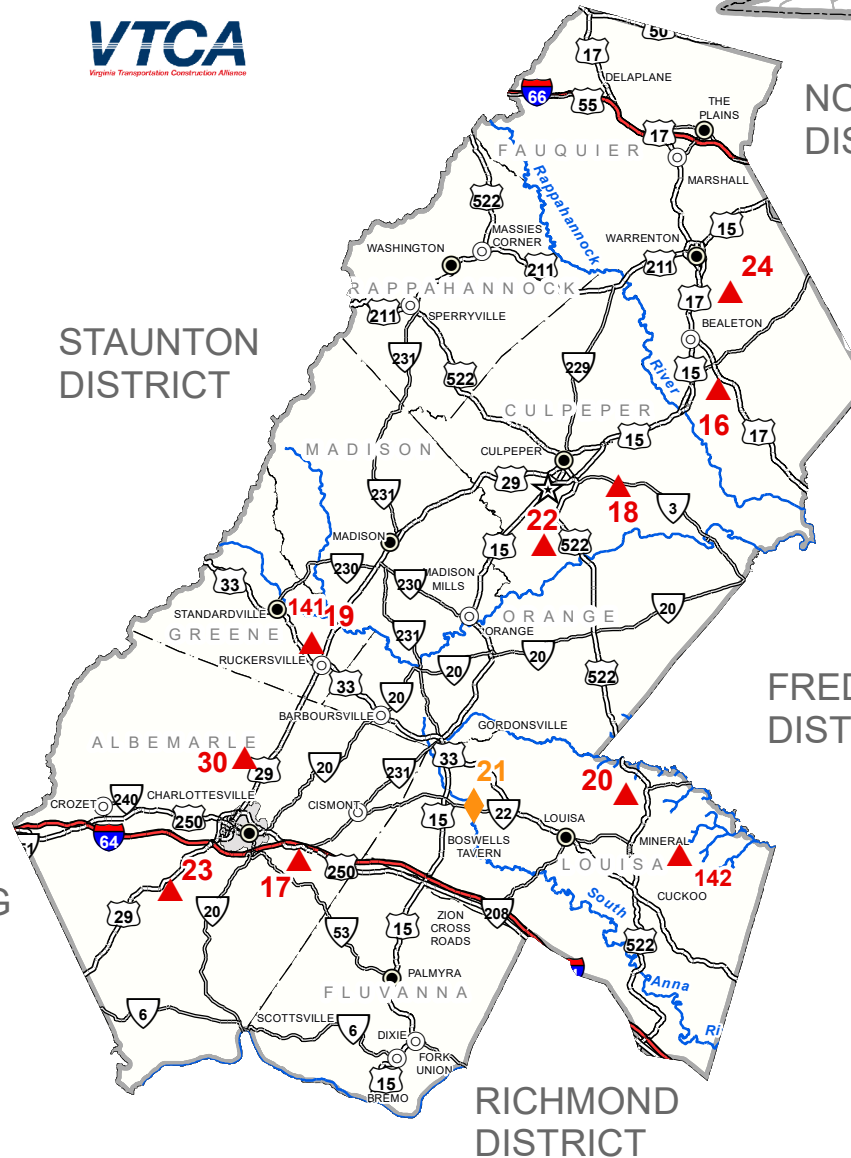

VIRGINIA TRANSPORTATION CONSTRUCTION ALLIANCE - AGGREGATE MEMBERS

CULPEPER DISTRICT

- 16 Bealeton Plant
Luck Stone Corp., www.luckstone.com
- 17 Charlottesville Plant
Luck Stone Corp., www.luckstone.com
- 18 Culpeper Plant
Luck Stone Corp., www.luckstone.com
- 19 Greene Plant
Luck Stone Corp., www.luckstone.com
- 20 Louisa Plant
Cedar Mountain Stone Corp., www.cedarmtnstone.com
- 21 Louisa Plant
Virginia Vermiculite, 540-967-2266
- 22 Mitchells Plant
Cedar Mountain Stone Corp., www.cedarmtnstone.com
- 23 Red Hill Quarry
Martin Marietta Aggregates, www.martinmarietta.com
- 24 Sanders Quarry
Vulcan Construction Materials, L.P., www.vulcanmat.com
- 30 Rivanna Plant
Luck Stone Corp., www.luckstone.com
- 141 Greene Specialty Products
Luck Stone Corp., www.luckstone.com
- 142 Louisa Yard
Martin Marietta Aggregates, www.martinmarietta.com

VDOT CONSTRUCTION DISTRICTS

NORTHERN VIRGINIA DISTRICT

LEGEND

- ▲ CRUSHED STONE
- DISTRIBUTION YARD
- ◆ INDUSTRIAL MINERALS
- SAND & GRAVEL

FREDERICKSBURG DISTRICT

LYNCHBURG DISTRICT

RICHMOND DISTRICT

01.7 2.5 7 10.5 14