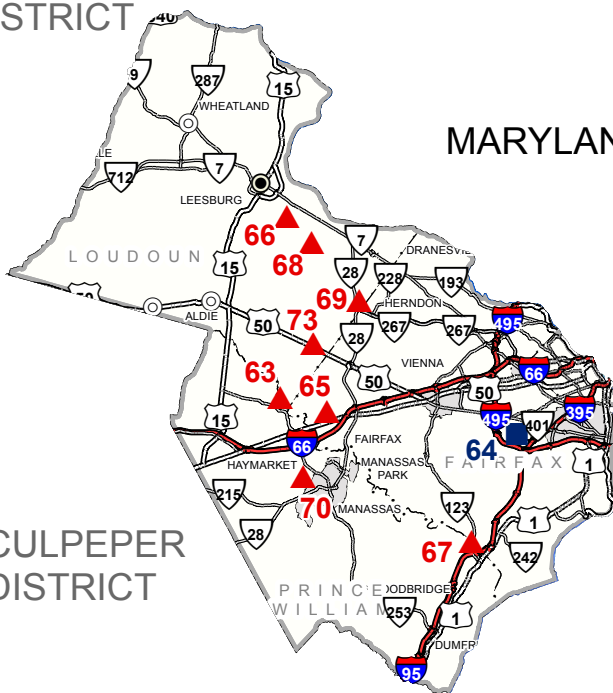

VIRGINIA TRANSPORTATION CONSTRUCTION ALLIANCE - AGGREGATE MEMBERS

NORTHERN VIRGINIA DISTRICT

- 63 Bull Run Plant
Luck Stone Corp., www.luckstone.com
- 64 Edsall Road Sales Yard
Vulcan Construction Materials, L.P., www.vulcanmat.com
- 65 Fairfax Plant
Luck Stone Corp., www.luckstone.com
- 66 Goose Creek Plant
Luck Stone Corp., www.luckstone.com
- 67 Graham VA - II Quarry
Vulcan Construction Materials, L.P., www.vulcanmat.com
- 68 Leesburg Plant
Luck Stone Corp., www.luckstone.com
- 69 Loudoun Quarries
Chantilly Crushed Stone, Inc., www.gudelskygroup.com
- 70 Manassas Quarry
Vulcan Construction Materials, L.P., www.vulcanmat.com
- 73 Chantilly Plant
Chantilly Crushed Stone, Inc., www.gudelskygroup.com

VDOT CONSTRUCTION DISTRICTS

STAUNTON DISTRICT

MARYLAND

CULPEPER DISTRICT

FREDERICKSBURG DISTRICT

LEGEND

- ▲ CRUSHED STONE
- DISTRIBUTION YARD
- ◆ INDUSTRIAL MINERALS
- SAND & GRAVEL