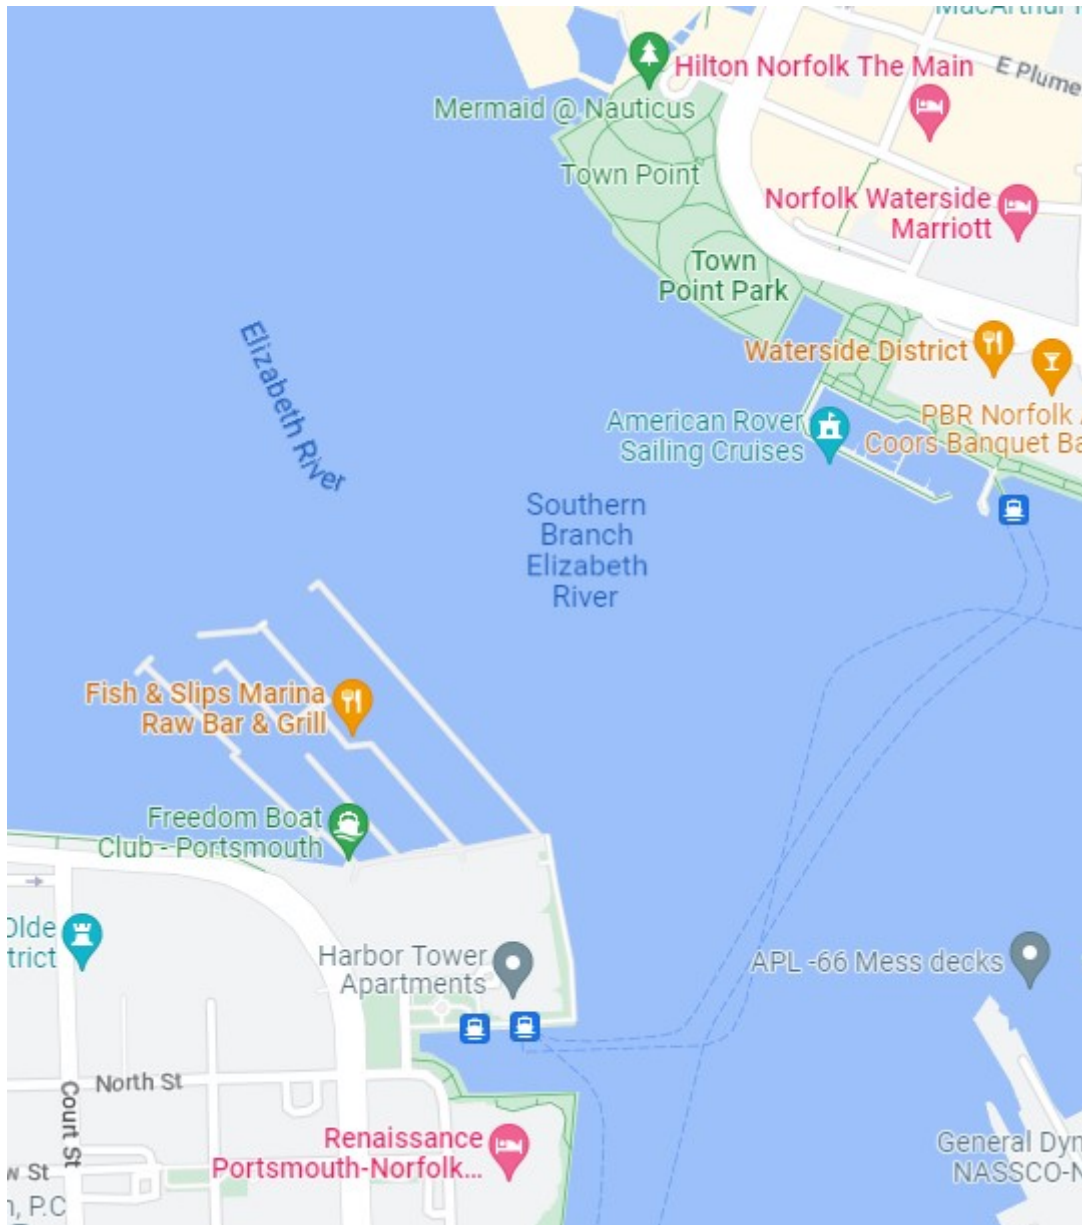

Hotels near Hilton The Main

- | | |
|---|--|
| <p>1. Sheraton Norfolk Waterside
777 Waterside Dr, Norfolk, VA 23510
757-622-6664</p> <p>2. Courtyard by Marriott Norfolk Downtown
520 E Plume St, Norfolk, VA 23510
757-963-6000</p> <p>3. Residence Inn by Marriott Norfolk Downtown
227 W Brambleton Ave, Norfolk, VA 23510
757-842-6216</p> | <p>4. Wyndham Garden Norfolk Downtown
700 Monticello Ave, Norfolk, VA 23510
757-627-5555</p> <p>5. Glass Light Hotel & Gallery
201 Granby St, Norfolk, VA 23510
757-222-3033</p> |
|---|--|

Ferry Ride

1. Renaissance Portsmouth Norfolk Waterfront Hotel
425 Water St, Portsmouth, VA 23704
757-673-3000