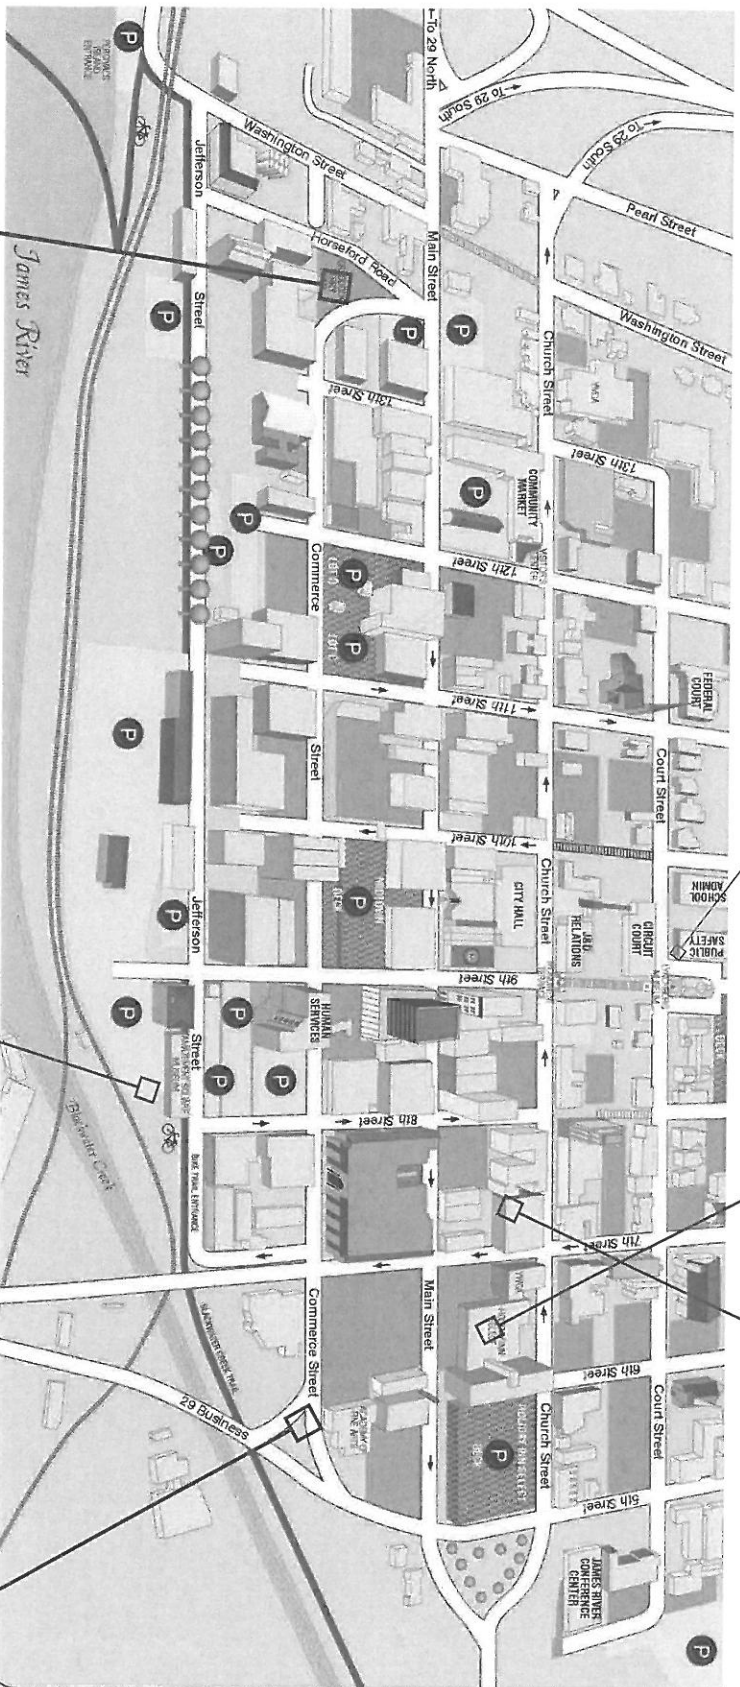

Holiday Inn Lynchburg

Lynchburg Museum

The Virginian: Lead Hotel

.6 miles distance total

Craddock Terry Hotel

Amazement Square

Academy of Music