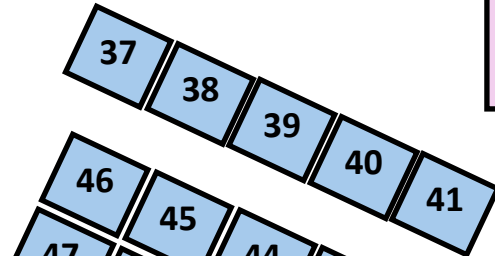

FOOD
Sponsored by
Home Bright
Power Washing

BAR #2
SPONSORED BY
SURFACE
CONNECTION

BAR #1
SPONSORED BY
VALUFLOR

1

Stage

Attendee
Entrance

71

TRADE SHOW MAP KEY

Standard - \$600

Standard Prime - \$700

Preferred - \$1400

Premium - \$2000

Blue Booths indicates they have been sold

Purchasing of multiple booths (to make a double or triple size booth) will not be allowed. If you want a double booth you must purchase a Preferred booth (if available) and if you want a triple size booth you will need to purchase a Premium booth.