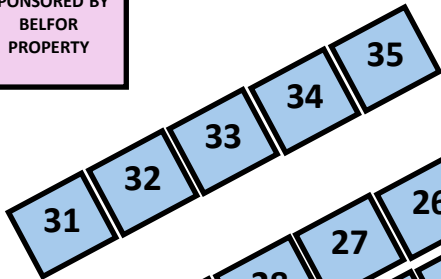

FOOD
Sponsored by
Home Bright
Power Washing

BAR #2
SPONSORED BY
SURFACE
CONNECTION

BAR #1
SPONSORED BY
VALUFLOR

1

Stage

Attendee
Entrance

71

TRADE SHOW MAP KEY

Standard - \$600

Standard Prime - \$700

Preferred - \$1400

Premium - \$2000

Blue Booths indicates they have been sold

Purchasing of multiple booths (to make a double or triple size booth) will not be allowed. If you want a double booth you must purchase a Preferred booth (if available) and if you want a triple size booth you will need to purchase a Premium booth.