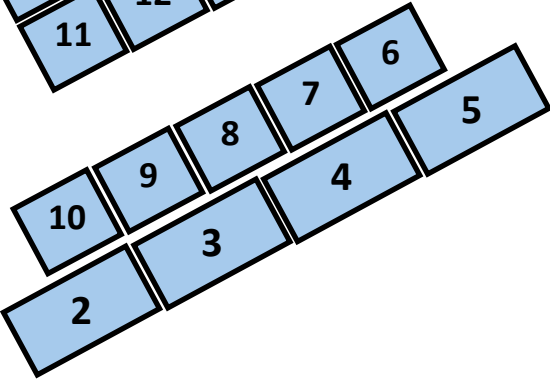

FOOD
Sponsored by
Home Bright
Power Washing

BAR #2
SPONSORED BY
SURFACE
CONNECTION

BAR #1
SPONSORED BY
VALUFLOR

1

Stage

Attendee
Entrance

71

TRADE SHOW MAP KEY

Standard - \$600

Standard Prime - \$700

Preferred - \$1400

Premium - \$2000

Blue Booths indicates they have been sold

Purchasing of multiple booths (to make a double or triple size booth) will not be allowed. If you want a double booth you must purchase a Preferred booth (if available) and if you want a triple size booth you will need to purchase a Premium booth.