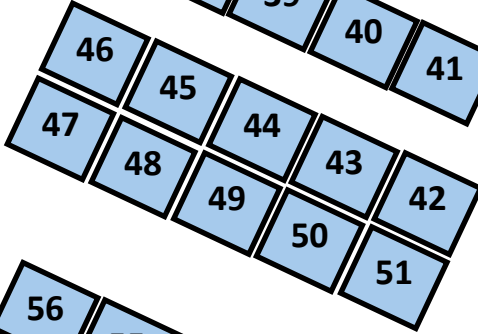

FOOD
Sponsored by
Home Bright
Power Washing

BAR #2
SPONSORED BY
SURFACE
CONNECTION

BAR #1
SPONSORED BY
VALUFLOR

1

Stage

Attendee
Entrance

71

TRADE SHOW MAP KEY

Standard - \$600

Standard Prime - \$700

Preferred - \$1400

Premium - \$2000

Blue Booths indicates they have been sold

Purchasing of multiple booths (to make a double or triple size booth) will not be allowed. If you want a double booth you must purchase a Preferred booth (if available) and if you want a triple size booth you will need to purchase a Premium booth.