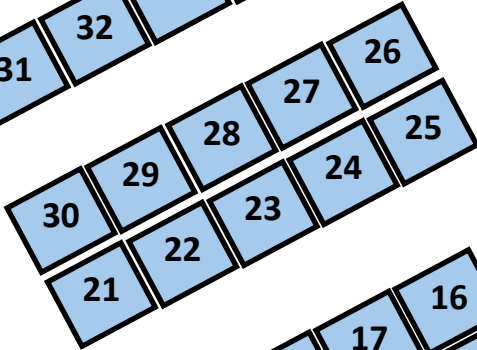

FOOD
Sponsored by
Home Bright
Power Washing

BAR #2
SPONSORED BY
SURFACE
CONNECTION

BAR #1
SPONSORED BY
VALUFLOR

1

Stage

Attendee
Entrance

71

TRADE SHOW MAP KEY

Standard - \$600

Standard Prime - \$700

Preferred - \$1400

Premium - \$2000

Blue Booths indicates they have been sold

Purchasing of multiple booths (to make a double or triple size booth) will not be allowed. If you want a double booth you must purchase a Preferred booth (if available) and if you want a triple size booth you will need to purchase a Premium booth.