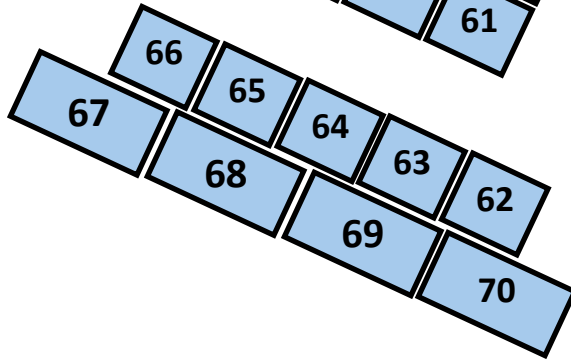

FOOD
Sponsored by
Home Bright
Power Washing

BAR #2
SPONSORED BY
SURFACE
CONNECTION

BAR #1
SPONSORED BY
VALUFLOR

1

Stage

Attendee
Entrance

71

TRADE SHOW MAP KEY

Standard - \$600

Standard Prime - \$700

Preferred - \$1400

Premium - \$2000

Blue Booths indicates they have been sold

Purchasing of multiple booths (to make a double or triple size booth) will not be allowed. If you want a double booth you must purchase a Preferred booth (if available) and if you want a triple size booth you will need to purchase a Premium booth.