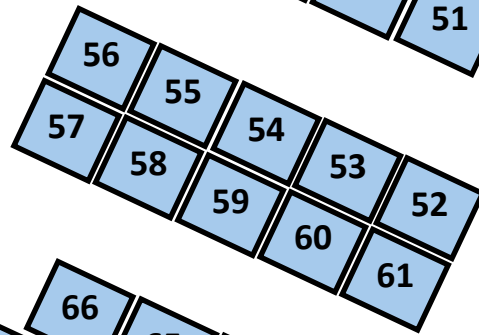

FOOD
Sponsored by
Home Bright
Power Washing

BAR #2
SPONSORED BY
SURFACE
CONNECTION

BAR #1
SPONSORED BY
VALUFLOR

1

Stage

Attendee
Entrance

71

TRADE SHOW MAP KEY

Standard - \$600

Standard Prime - \$700

Preferred - \$1400

Premium - \$2000

Blue Booths indicates they have been sold

Purchasing of multiple booths (to make a double or triple size booth) will not be allowed. If you want a double booth you must purchase a Preferred booth (if available) and if you want a triple size booth you will need to purchase a Premium booth.