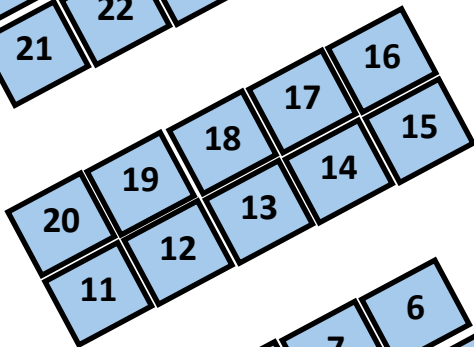

FOOD
Sponsored by
Home Bright
Power Washing

BAR #2
SPONSORED BY
SURFACE
CONNECTION

BAR #1
SPONSORED BY
VALUFLOR

1

Stage

Attendee
Entrance

71

TRADE SHOW MAP KEY

Standard - \$600

Standard Prime - \$700

Preferred - \$1400

Premium - \$2000

Blue Booths indicates they have been sold

Purchasing of multiple booths (to make a double or triple size booth) will not be allowed. If you want a double booth you must purchase a Preferred booth (if available) and if you want a triple size booth you will need to purchase a Premium booth.