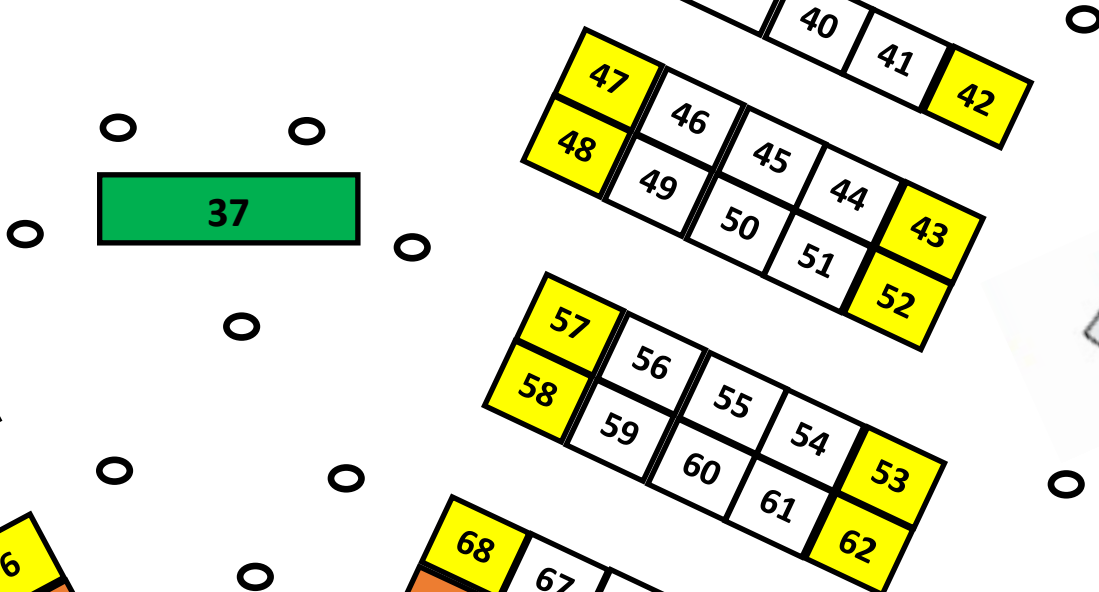

32	33	34	35	36
----	----	----	----	----

38	39	40	41	42
----	----	----	----	----

31	30	29	28	27
22	23	24	25	26

47	46	45	44	43
48	49	50	51	52

21	20	19	18	17
12	13	14	15	16

57	56	55	54	53
58	59	60	61	62

11	10	9	8	7	6
2	3	4	5		

68	67	66	65	64	63
69	70	71	72		

TRADE SHOW MAP KEY

Standard - \$600

Standard Prime - \$700

Preferred - \$1400

Premium - \$2000

High Top Tables

Large Round Tables

Food & Beverage Stations

Beer & Wine

Purchasing of multiple booths (to make a double or triple size booth) will not be allowed. If you want a double booth you must purchase a Preferred booth and if you want a triple size booth you will need to purchase a Premium booth.