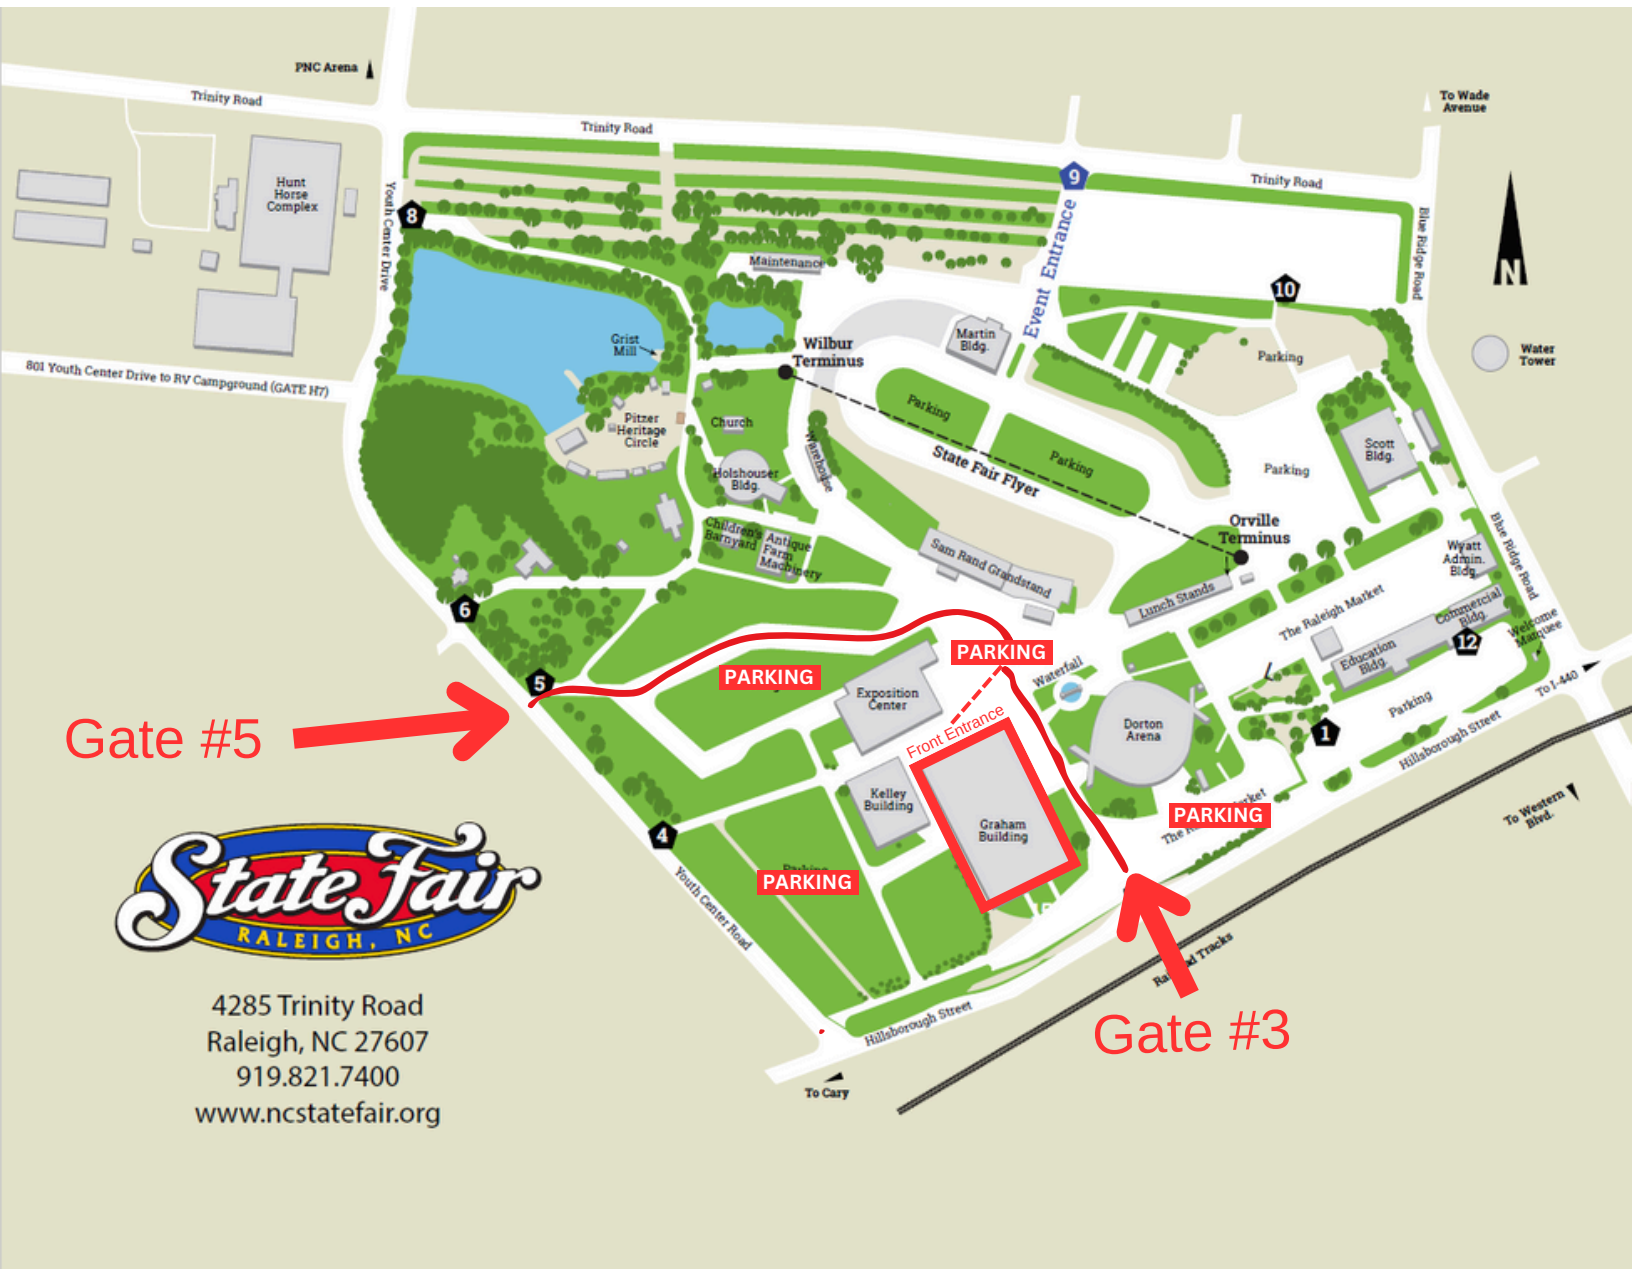

# TRADE SHOW PARKING

## DIRECTIONS:

- Address: Jim Graham Building - 1025 Blue Ridge Rd, Raleigh, NC 27607
- Access through Gate #3 from Hillsborough Street/NC- 54 W
- Access through Gate #5 from Youth Center Road
- Possible access through Gate #9 from Trinity Road. Gate might be closed due to paving.