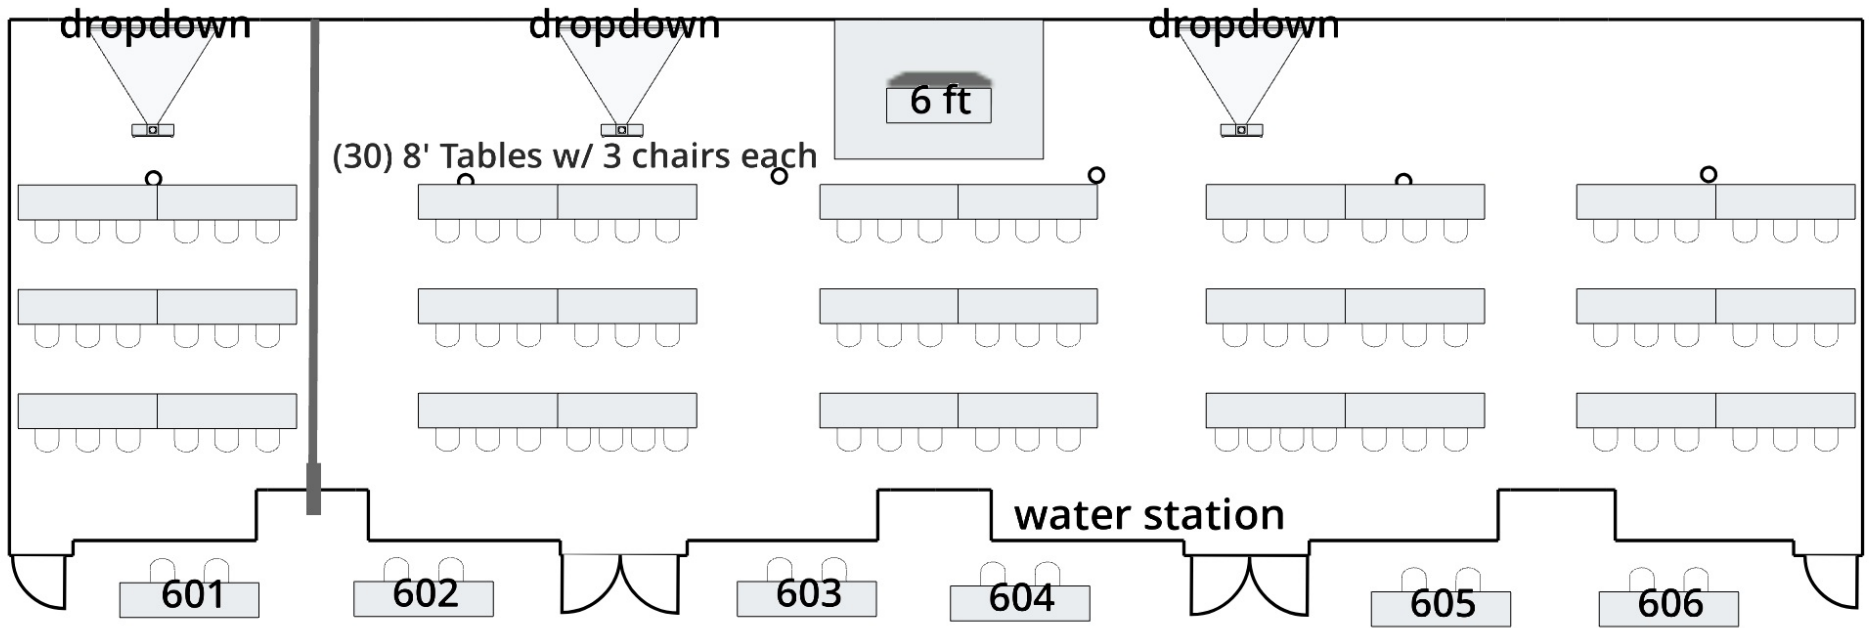

Rural Water - Mon-Wed Twilight Ballroom

Twilight 1 Airwall Open Mon Morning , Closed Mon Afternoon + Tuesday ,
Open Wed Morning , Closed Wed Afternoon

5 Feet