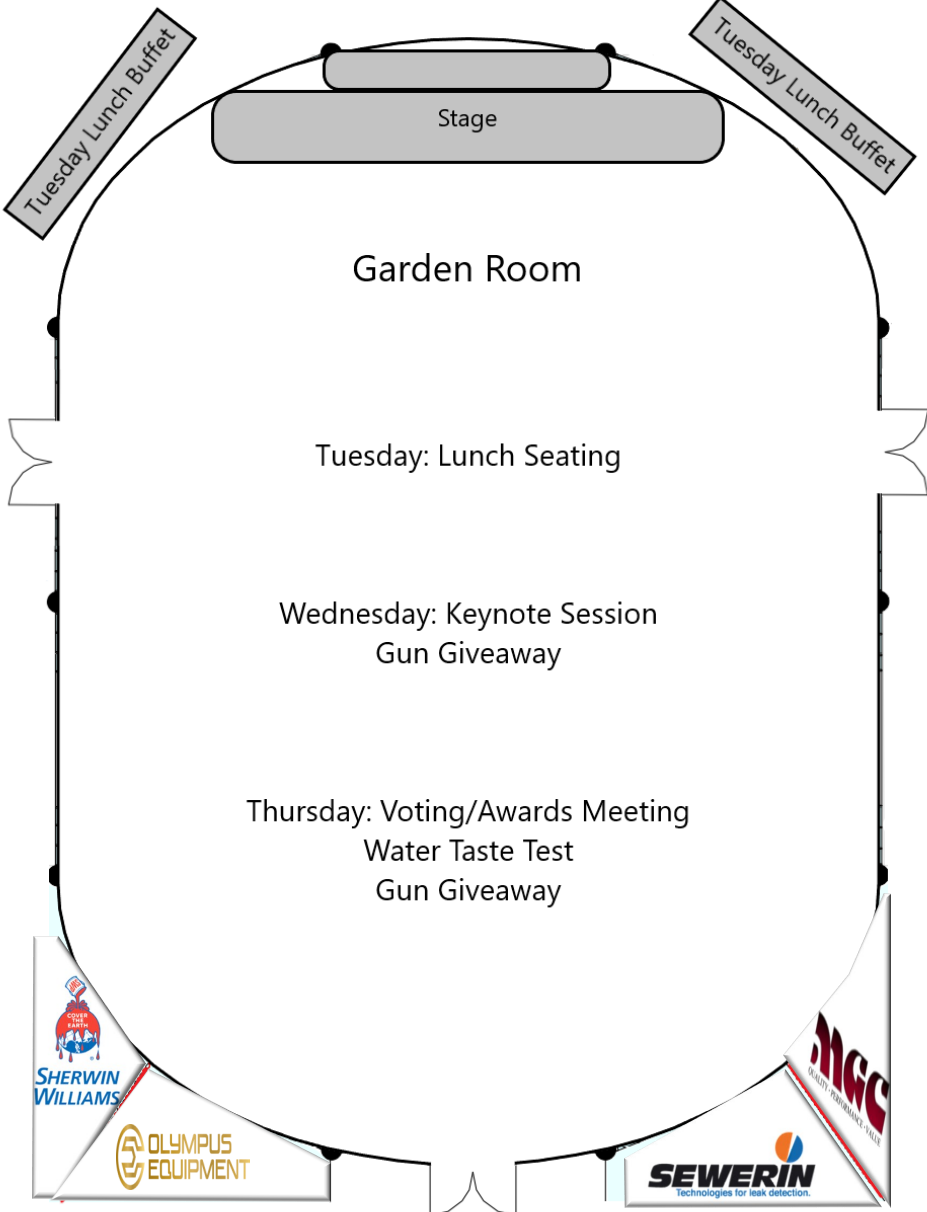

(North)

Hilton Hotel

Ballroom F →

RWAU

Ballroom E

(East)

Ballroom CD

Ballroom AB

Tuesday Lunch Buffet

Tuesday Lunch Buffet

(South)

Sunbrook C

Sunbrook B

Sunbrook A

Attendee Check-In

Main Entrance

Entrada A

Dixie Center Desk