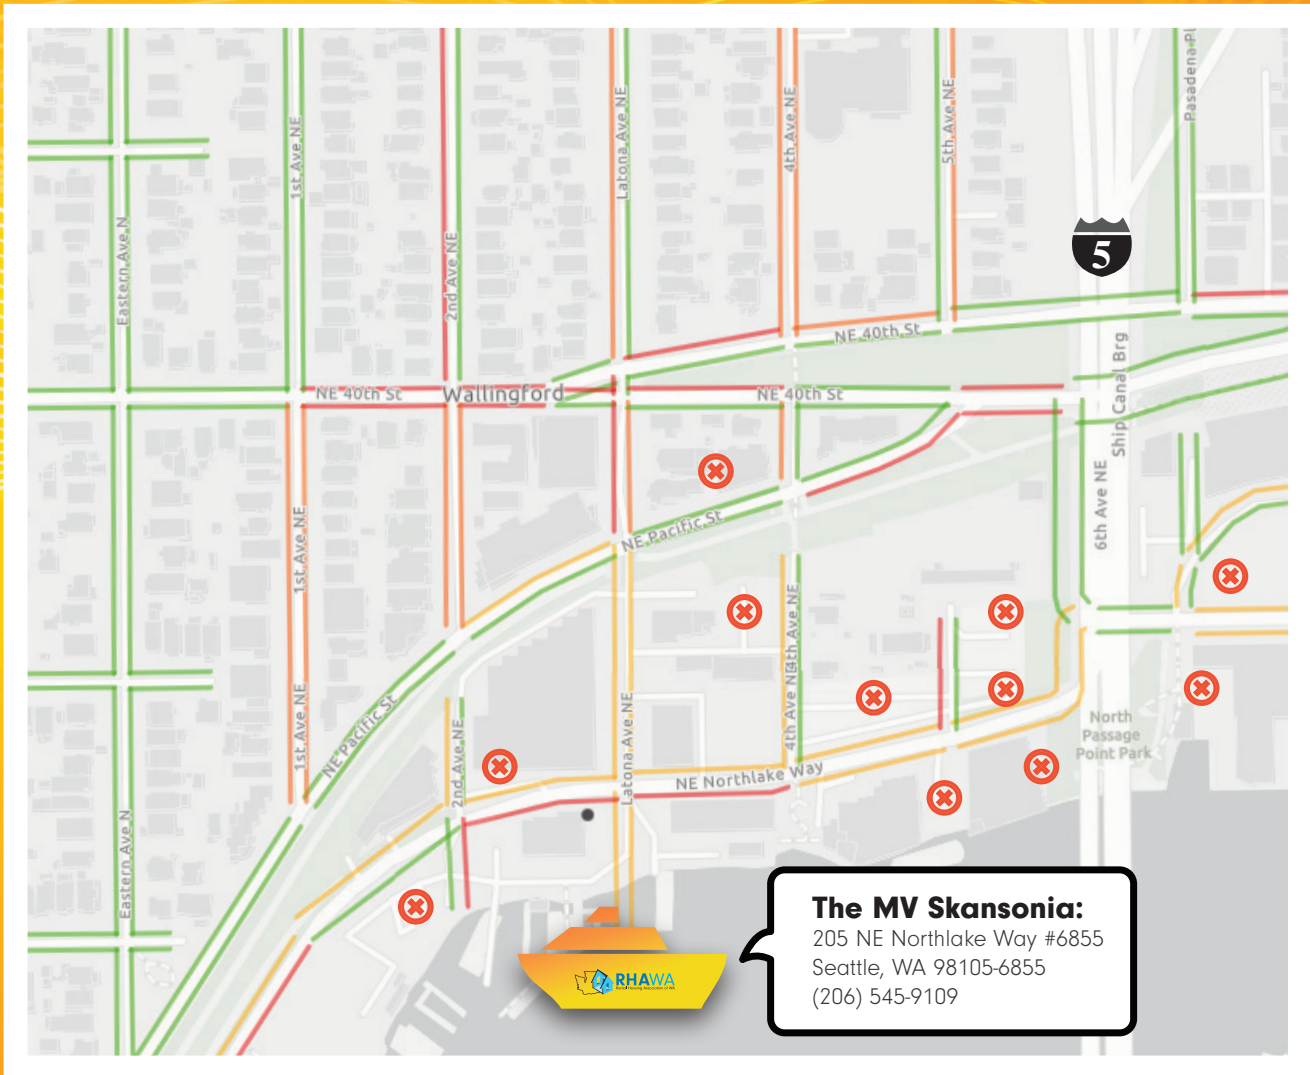

LEGAL

EXCHANGE

Networking, Noshing, & Nautical Fun!

Wednesday, June 28 | 4:00 pm - 8:30 pm

Event Parking Protocols and Regulations for Restricted Areas

Map Provided by: Seattle Department of Transportation: Interactive Maps

NO Parking

Residents Eligible Restricted Parking Zone (RPZ) Permits.

Restricted

Parking Available with Restrictions.

Time Limited

Parking Available on these Blocks.

Unrestricted

Parking Available on these Blocks.

Special Note:

Some Require Parking at an Angle to the Curb, either Head-in or Back-in.

Additional Information

Review the Seattle Department of Transportation Interactive Maps [HERE](#)