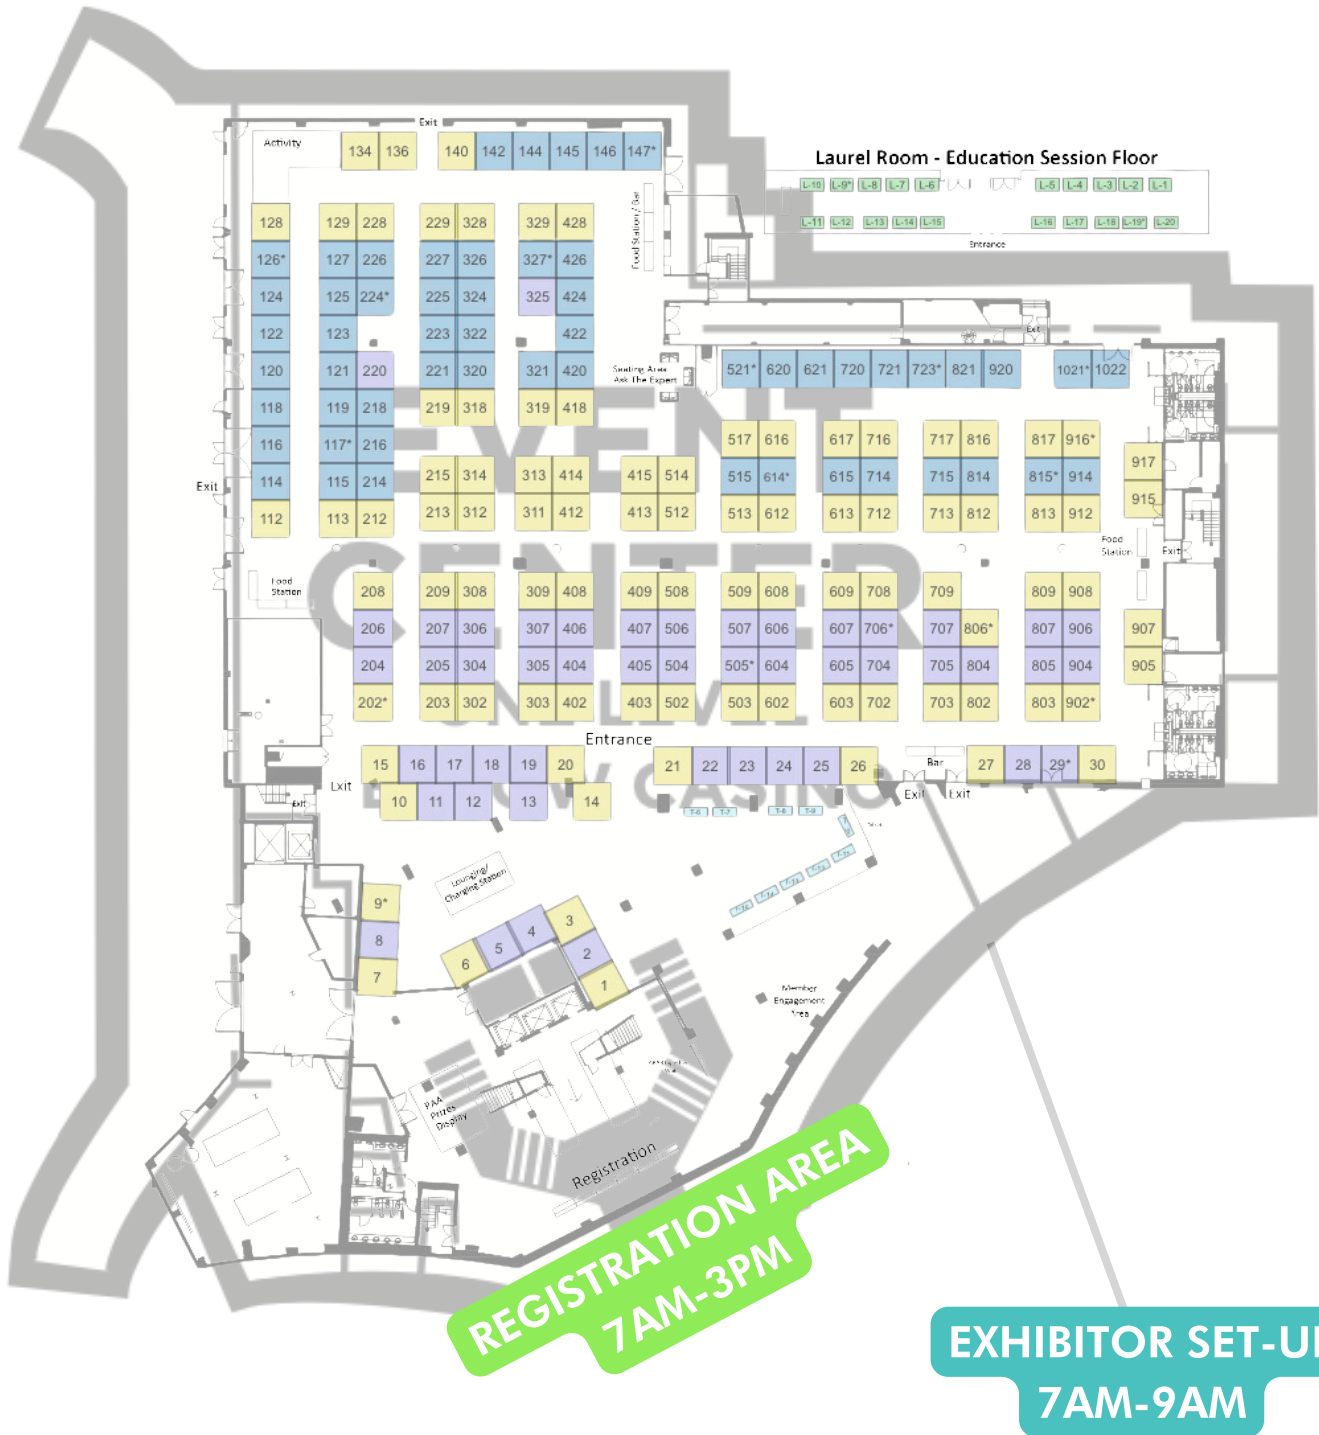

# APART TOGETHER EXPO DAY 1

Wednesday, March 19th

**Mezzanine Level  
Floor Above Casino**

# APART TOGETHER EXPO DAY 1

Wednesday, March 19th

**Event Center  
Floor Below Casino**

**Mezzanine Level  
Floor Above Casino**

### Event Center Floor Below Casino