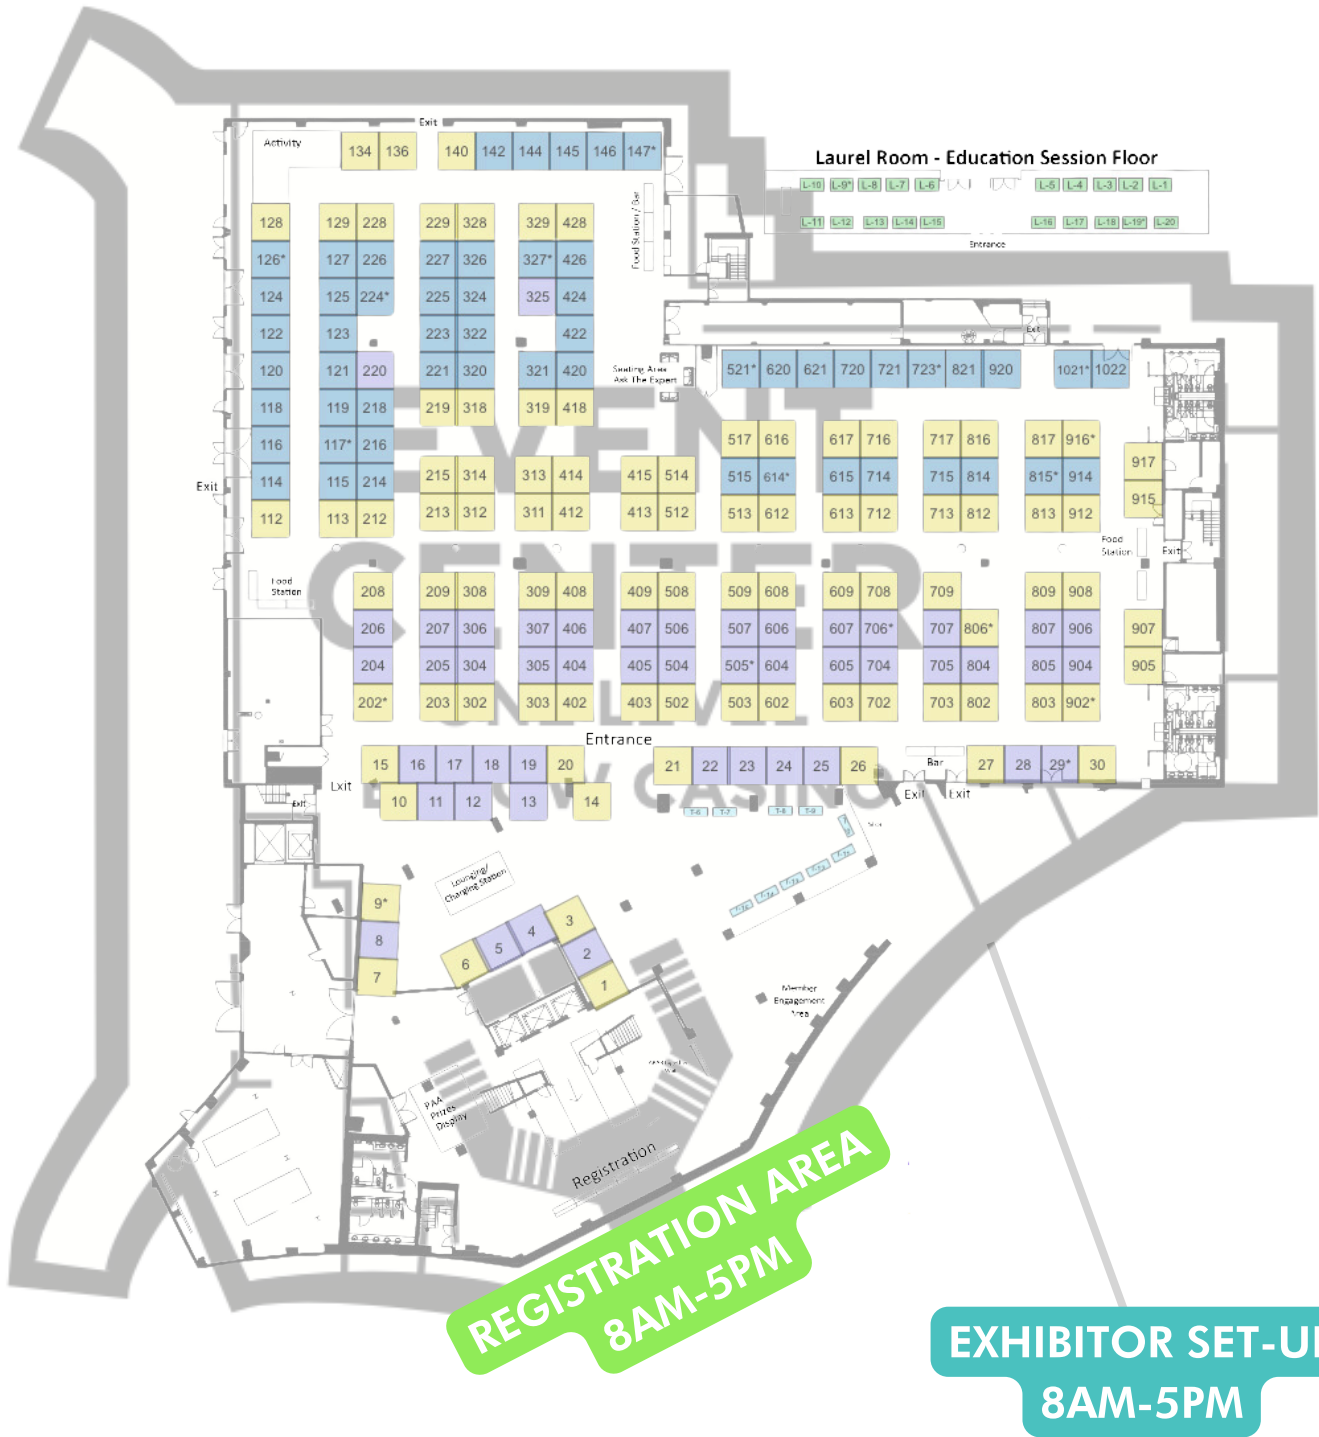

# APART TOGETHER EXPO DAY 1

Wednesday, March 19th

**Mezzanine Level  
Floor Above Casino**

# APART TOGETHER EXPO DAY 1

Wednesday, March 19th

**Event Center  
Floor Below Casino**

**Mezzanine Level  
Floor Above Casino**

### Event Center Floor Below Casino