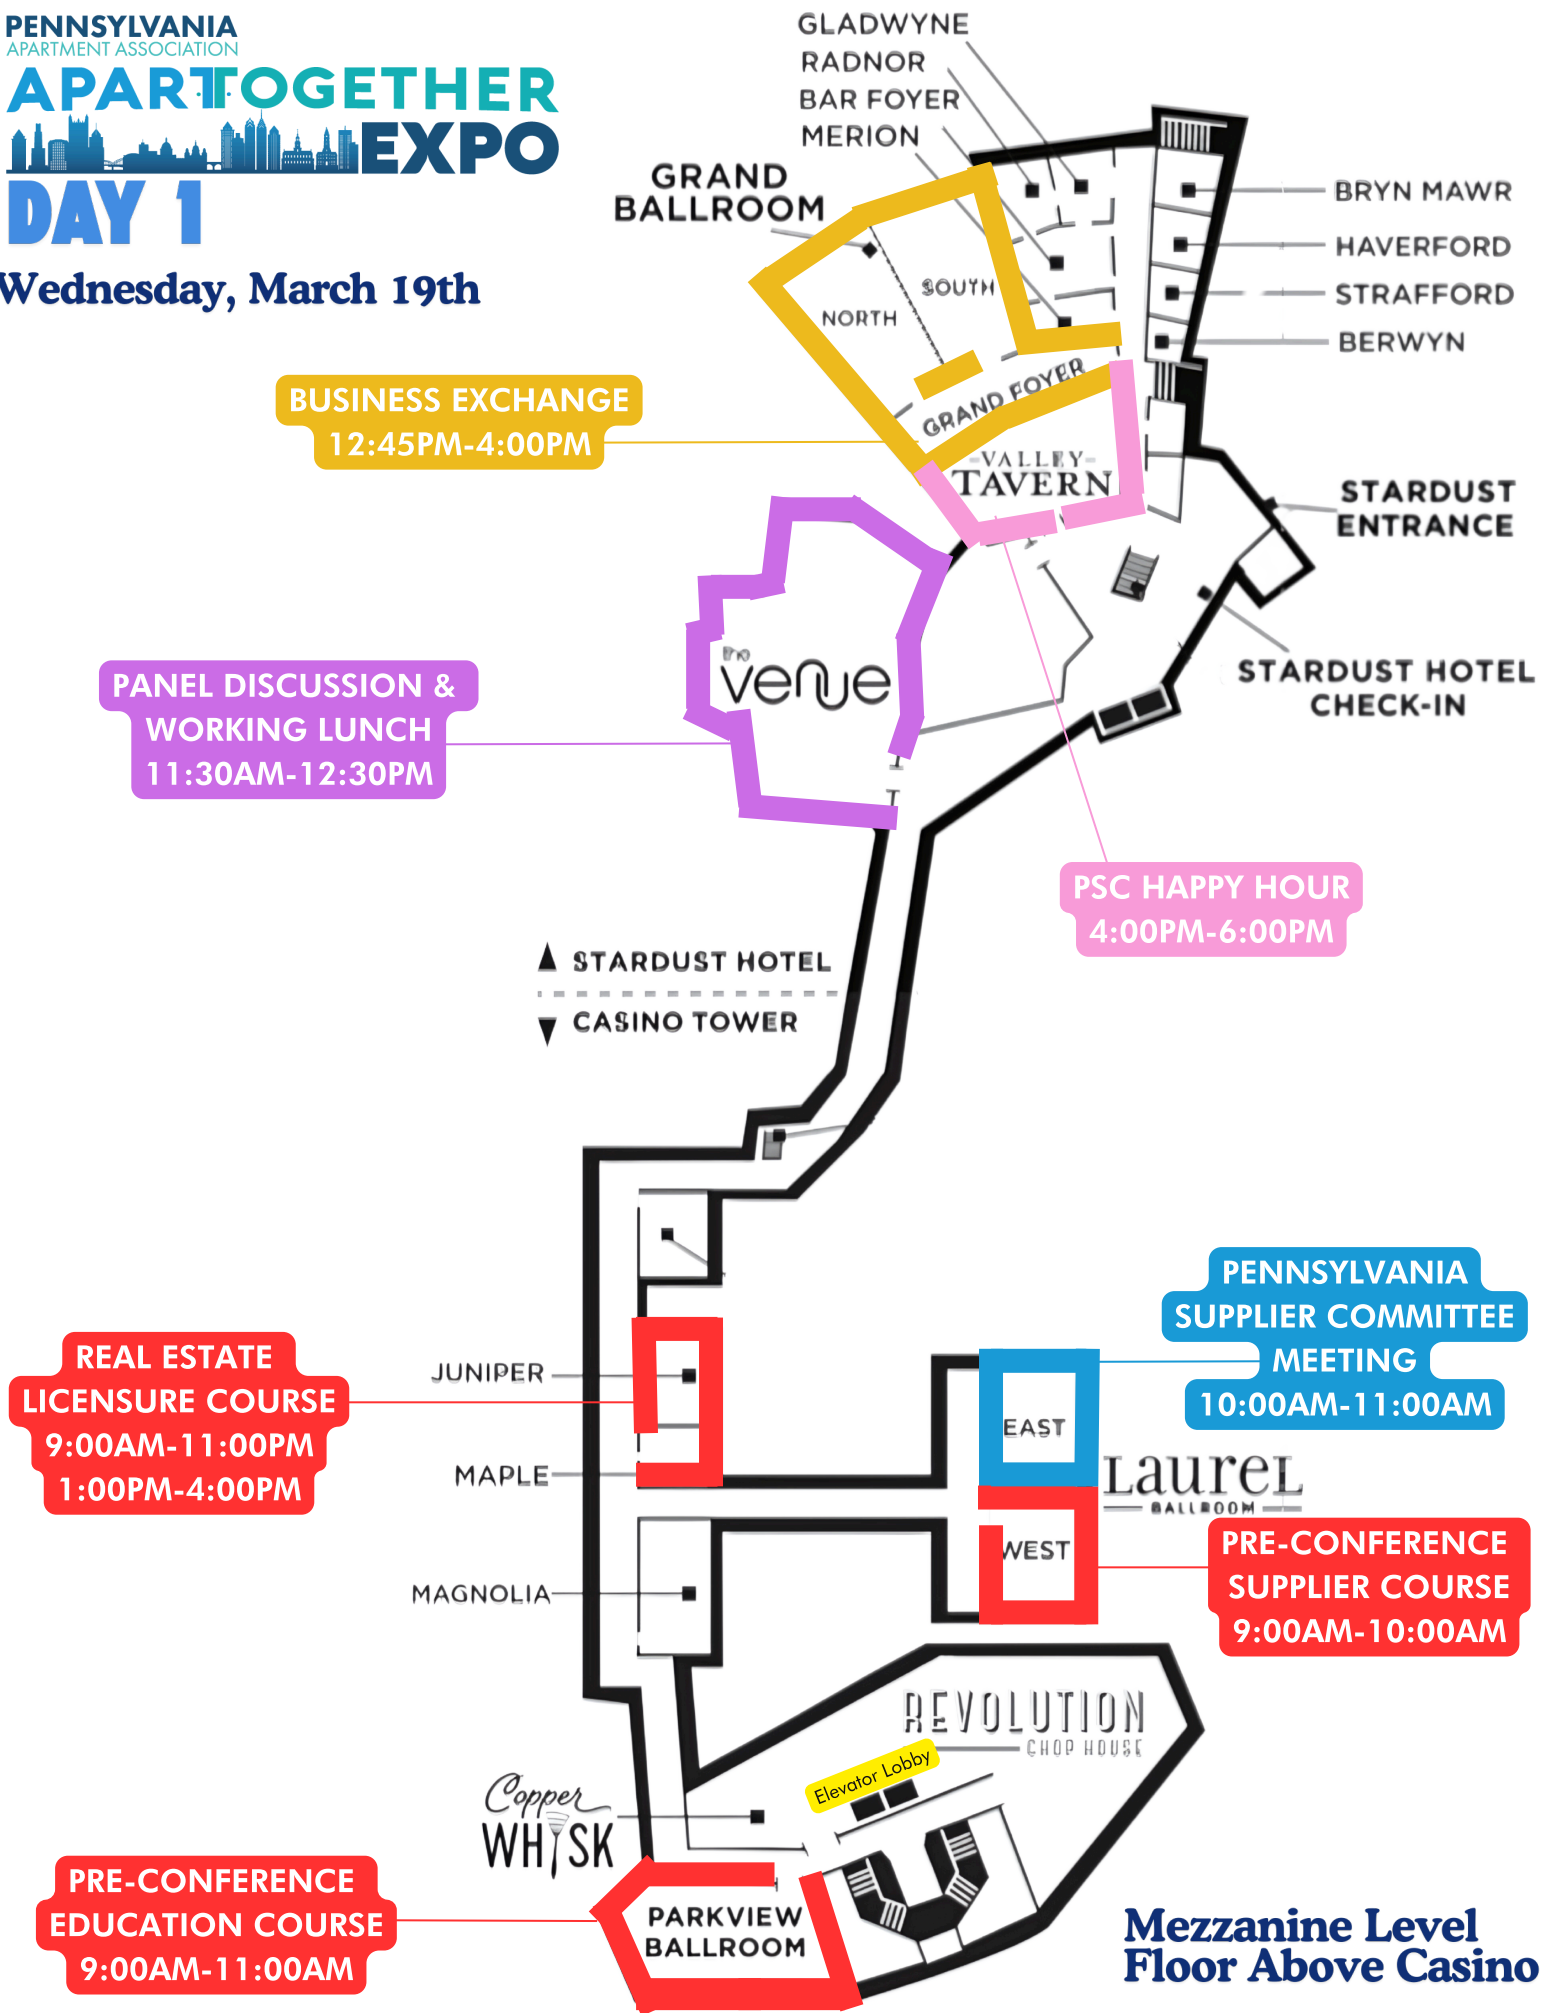

# APART TOGETHER EXPO DAY 1

Wednesday, March 19th

**Mezzanine Level  
Floor Above Casino**

# APART TOGETHER EXPO DAY 1

Wednesday, March 19th

**Event Center  
Floor Below Casino**

**Mezzanine Level  
Floor Above Casino**

### Event Center Floor Below Casino