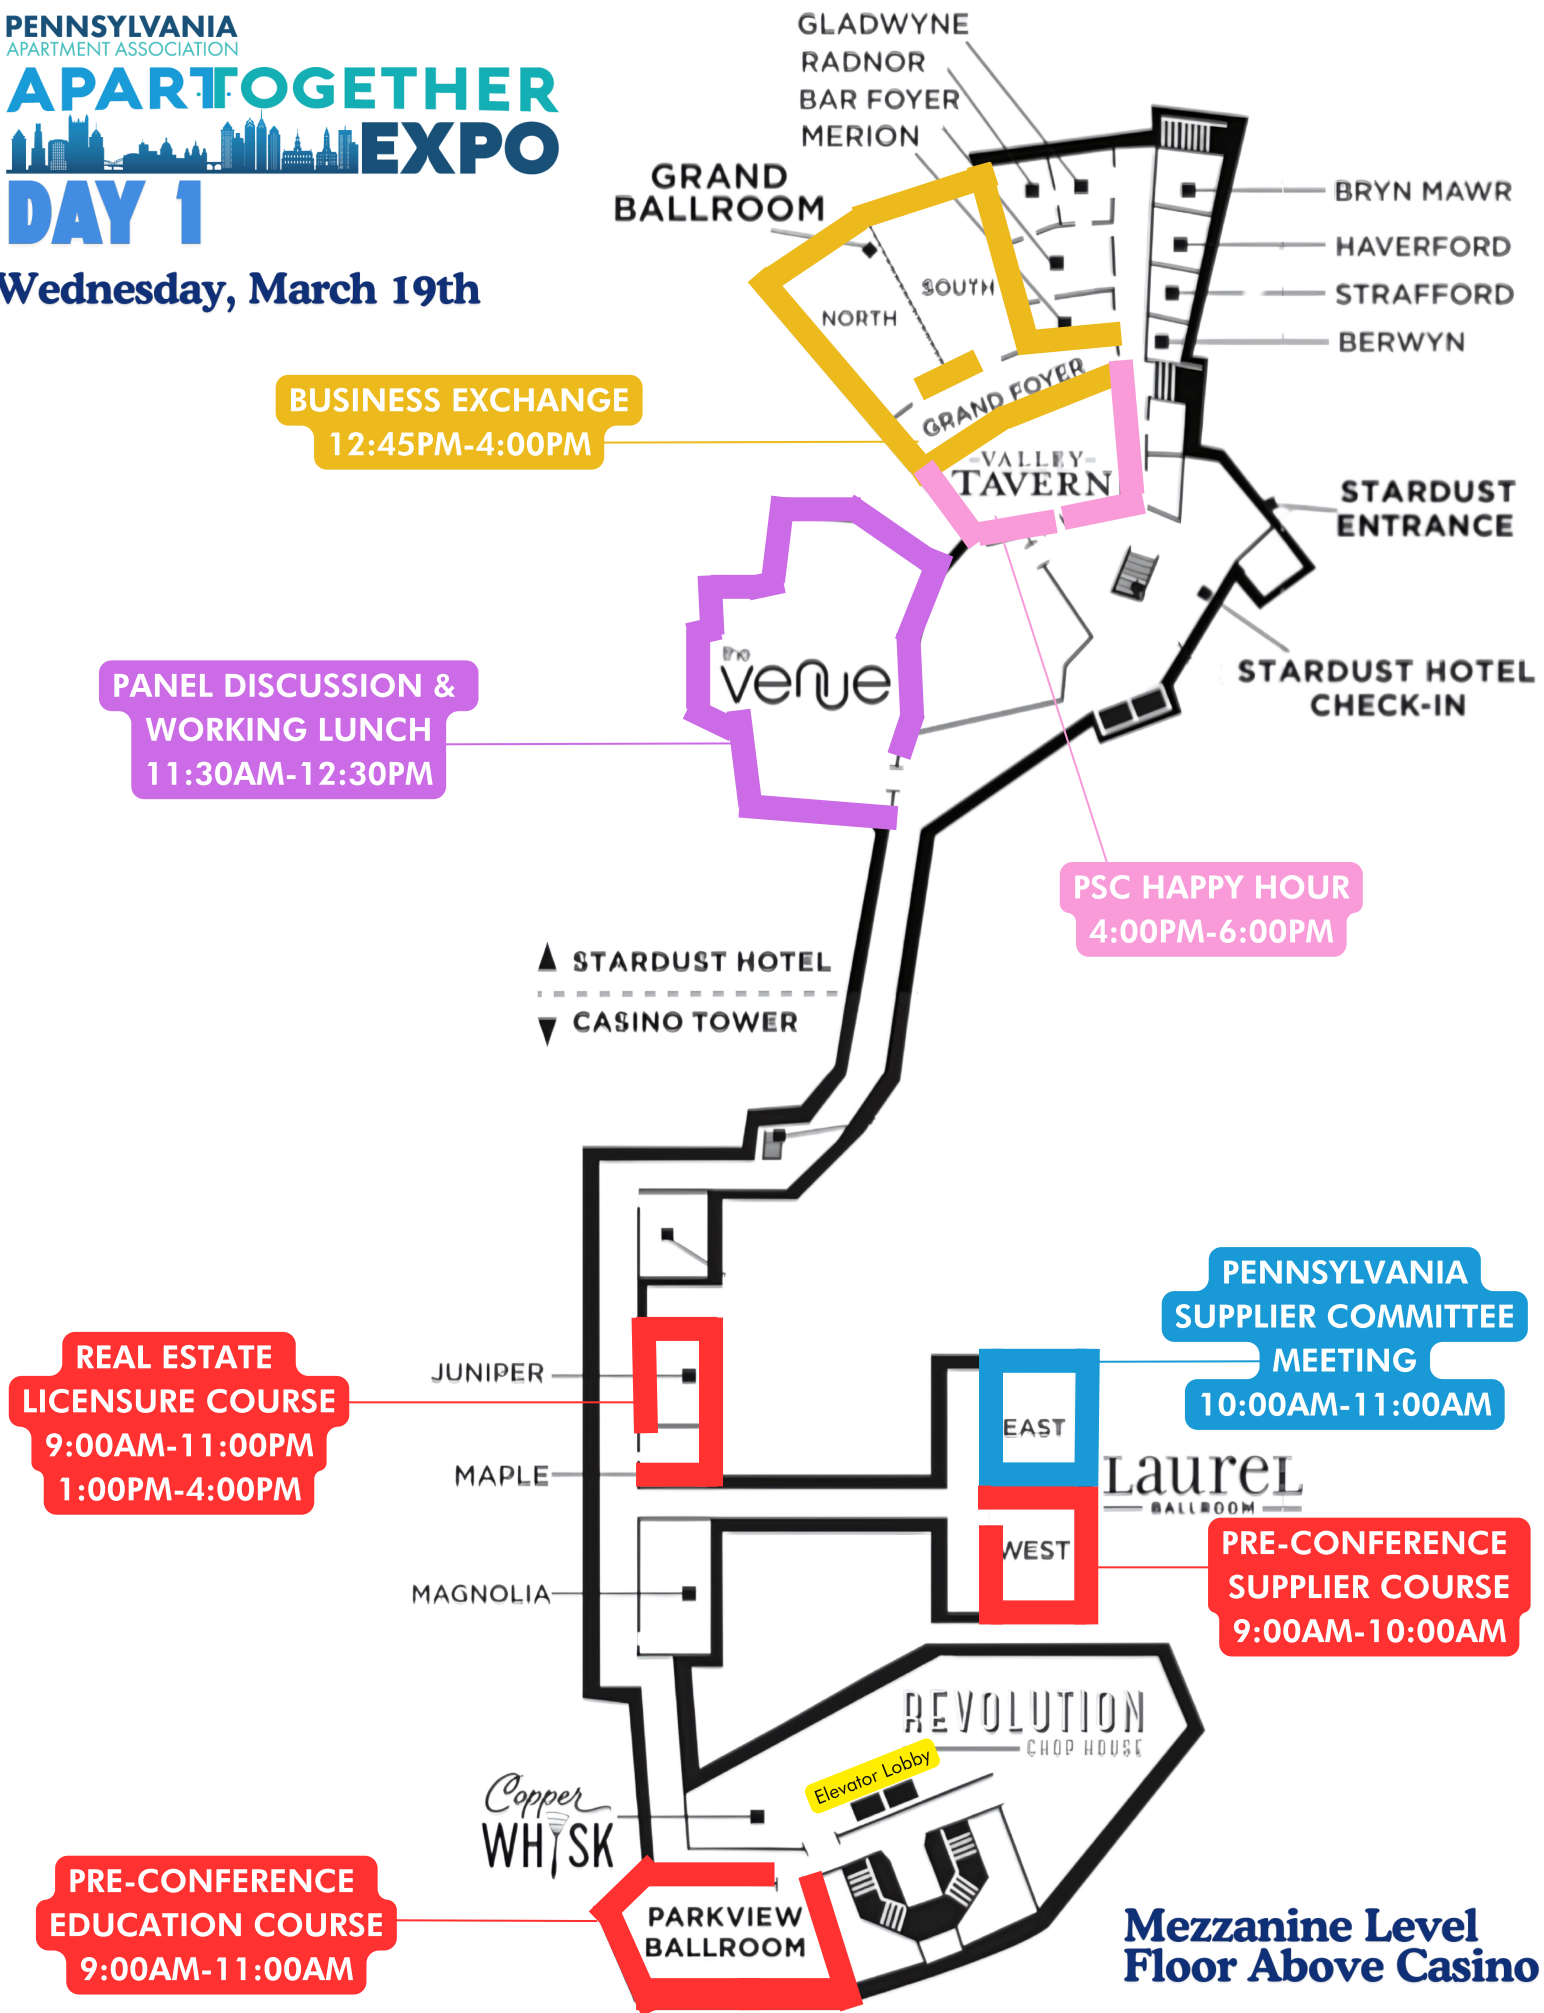

APART TOGETHER EXPO DAY 1

Wednesday, March 19th

BUSINESS EXCHANGE
12:45PM-4:00PM

**PANEL DISCUSSION &
WORKING LUNCH**
11:30AM-12:30PM

PSC HAPPY HOUR
4:00PM-6:00PM

▲ STARDUST HOTEL
▼ CASINO TOWER

**REAL ESTATE
LICENSURE COURSE**
9:00AM-11:00PM
1:00PM-4:00PM

**PENNSYLVANIA
SUPPLIER COMMITTEE
MEETING**
10:00AM-11:00AM

**PRE-CONFERENCE
SUPPLIER COURSE**
9:00AM-10:00AM

**PRE-CONFERENCE
EDUCATION COURSE**
9:00AM-11:00AM

**Mezzanine Level
Floor Above Casino**

APART TOGETHER EXPO DAY 1

Wednesday, March 19th

FLOOR OPENS AT 11AM

Event Center Floor Below Casino