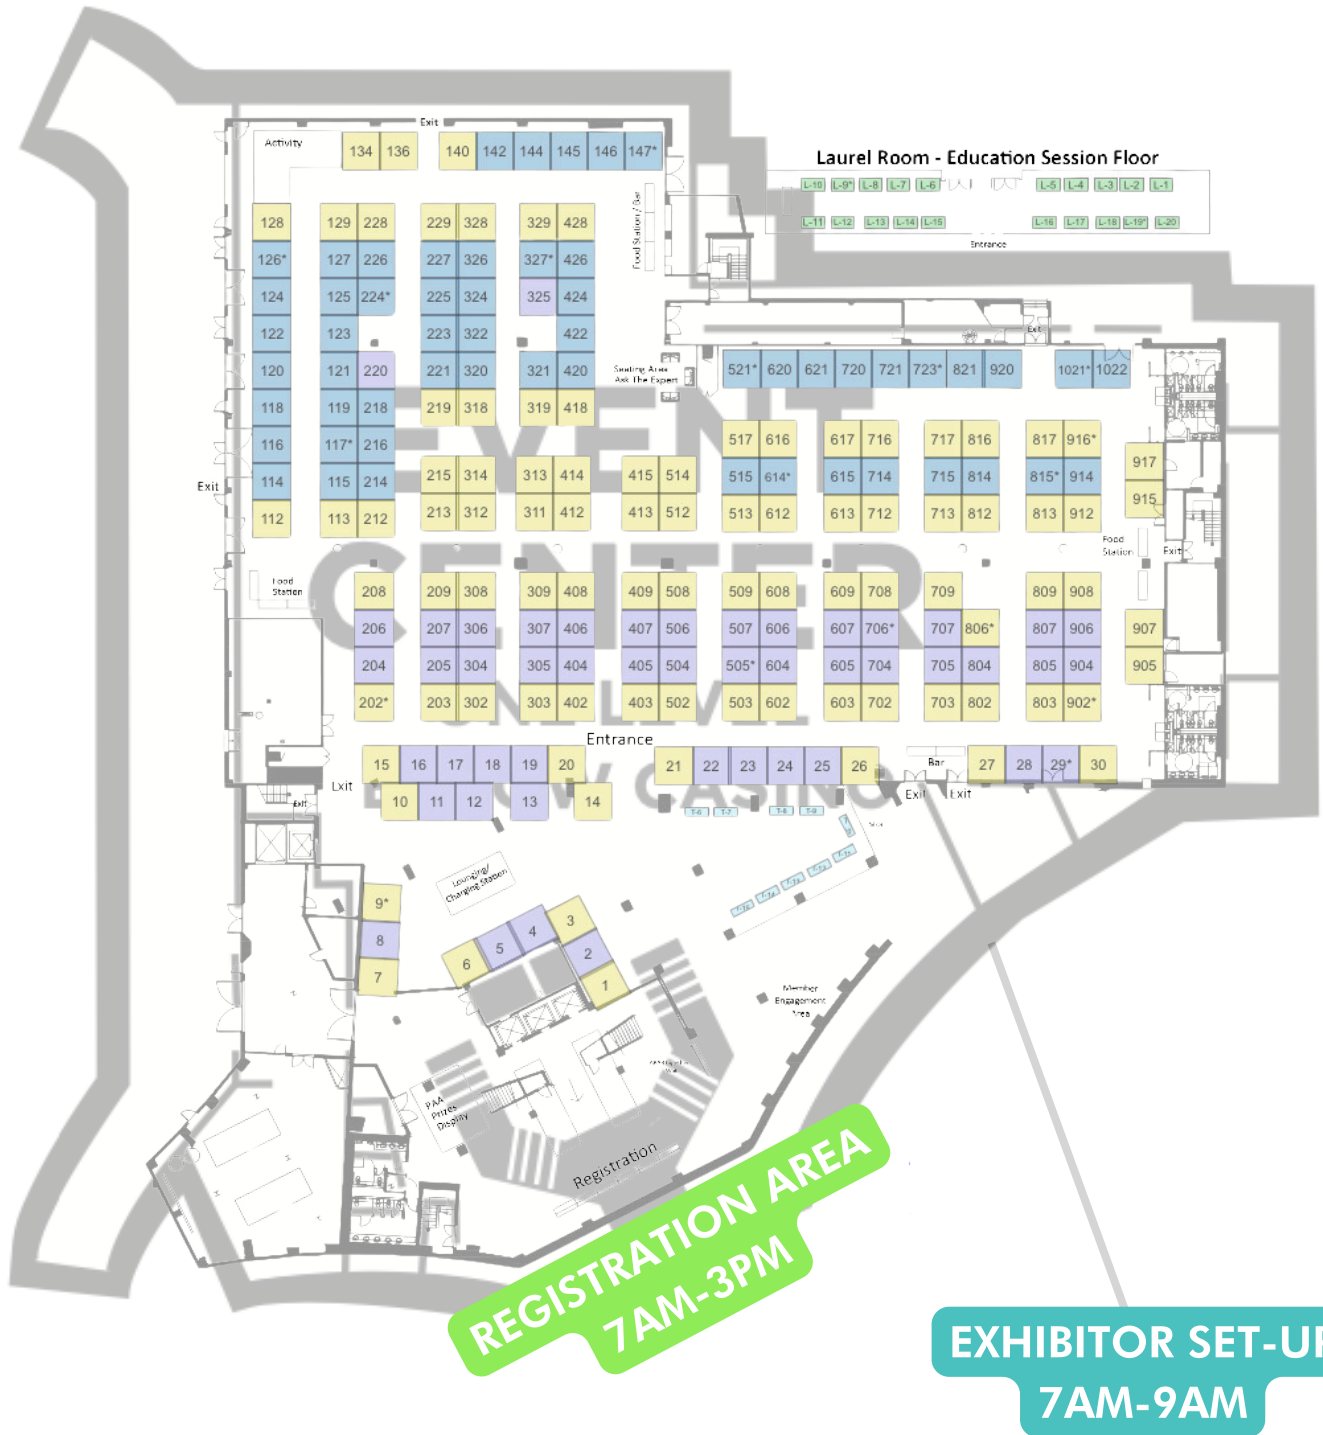

APART TOGETHER EXPO DAY 1

Wednesday, March 19th

BUSINESS EXCHANGE
12:45PM-4:00PM

**PANEL DISCUSSION &
WORKING LUNCH**
11:30AM-12:30PM

PSC HAPPY HOUR
4:00PM-6:00PM

▲ STARDUST HOTEL
▼ CASINO TOWER

**REAL ESTATE
LICENSURE COURSE**
9:00AM-11:00PM
1:00PM-4:00PM

**PENNSYLVANIA
SUPPLIER COMMITTEE
MEETING**
10:00AM-11:00AM

**PRE-CONFERENCE
SUPPLIER COURSE**
9:00AM-10:00AM

**PRE-CONFERENCE
EDUCATION COURSE**
9:00AM-11:00AM

**Mezzanine Level
Floor Above Casino**

APART TOGETHER EXPO DAY 1

Wednesday, March 19th

FLOOR OPENS AT 11AM

Event Center Floor Below Casino