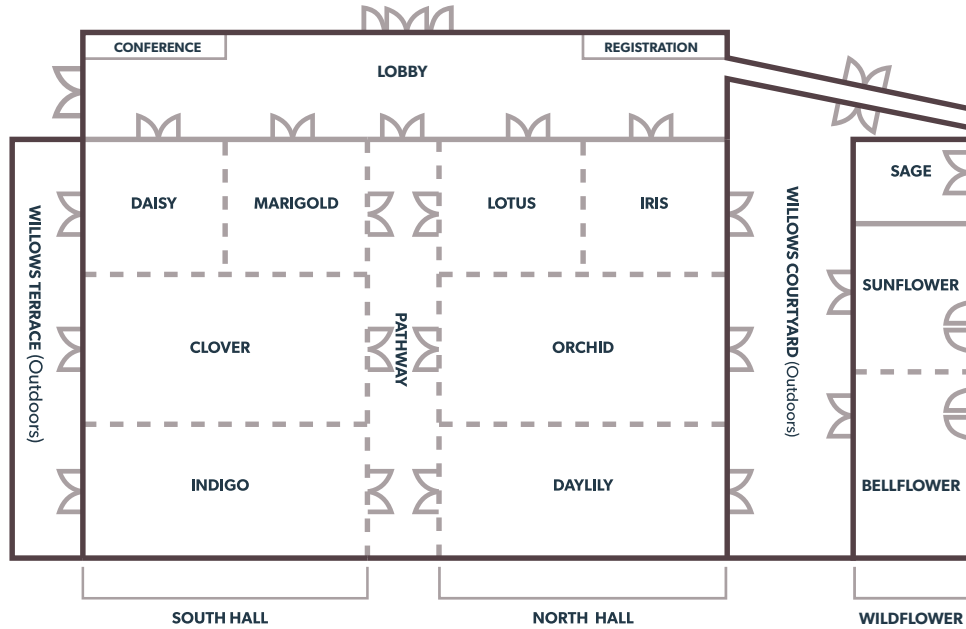

WILLOWS HALL

LODGE FIRST FLOOR

LODGE SECOND FLOOR

SAWMILL CREEK
BY CEDAR POINT RESORTS

WILLOWS HALL AND LODGE MAP