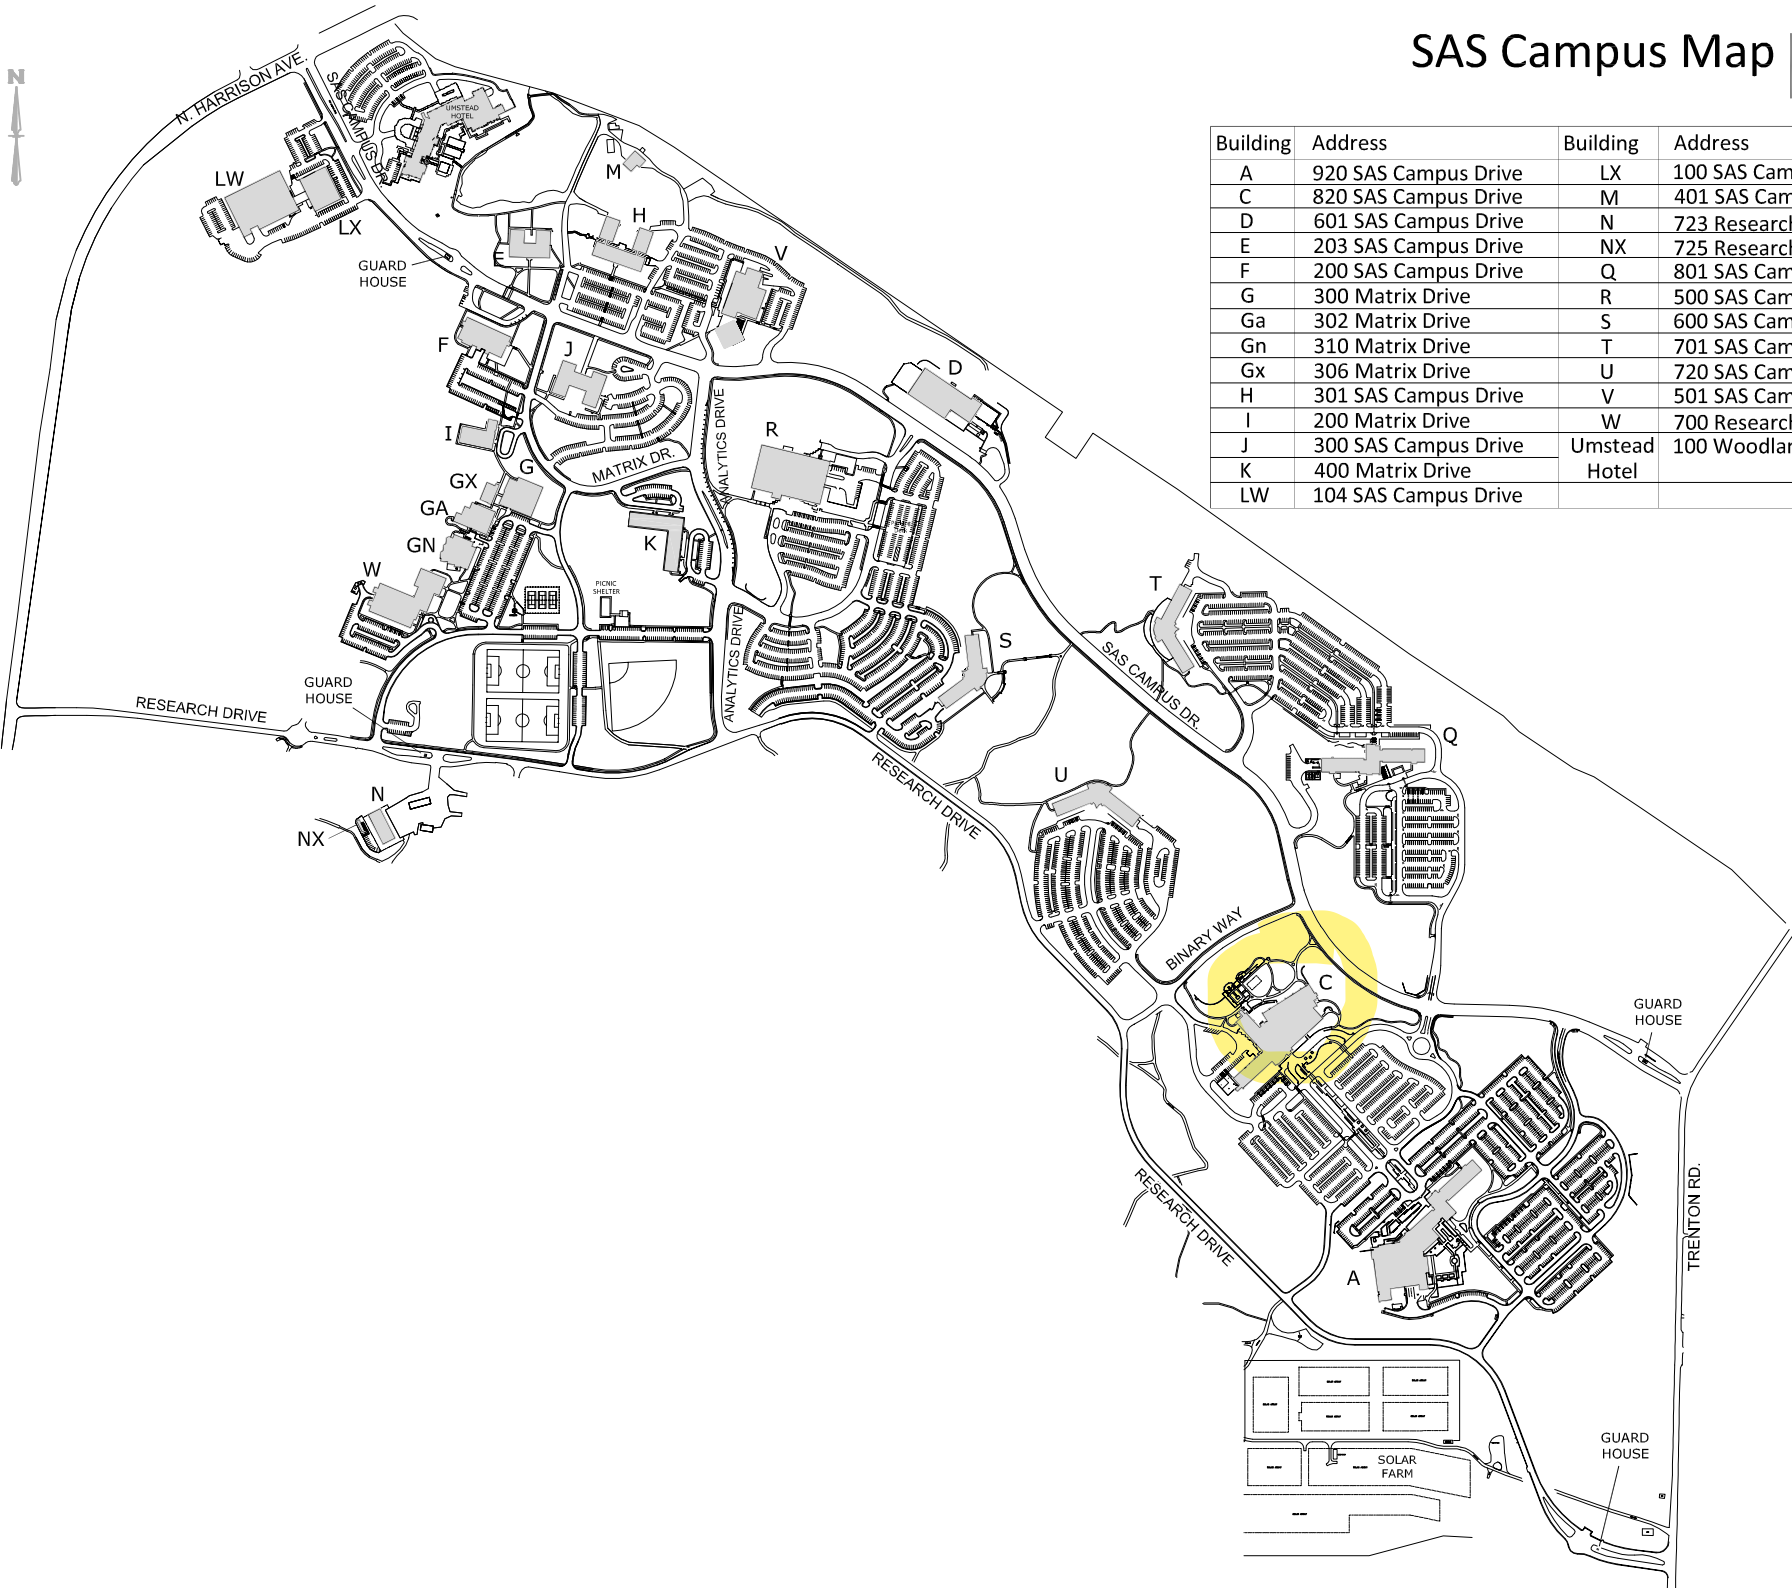

SAS Campus Map

Building	Address	Building	Address
A	920 SAS Campus Drive	LX	100 SAS Campus Drive
C	820 SAS Campus Drive	M	401 SAS Campus Drive
D	601 SAS Campus Drive	N	723 Research Drive
E	203 SAS Campus Drive	NX	725 Research Drive
F	200 SAS Campus Drive	Q	801 SAS Campus Drive
G	300 Matrix Drive	R	500 SAS Campus Drive
Ga	302 Matrix Drive	S	600 SAS Campus Drive
Gn	310 Matrix Drive	T	701 SAS Campus Drive
Gx	306 Matrix Drive	U	720 SAS Campus Drive
H	301 SAS Campus Drive	V	501 SAS Campus Drive
I	200 Matrix Drive	W	700 Research Drive
J	300 SAS Campus Drive	Umstead Hotel	100 Woodland Pond
K	400 Matrix Drive		
LW	104 SAS Campus Drive