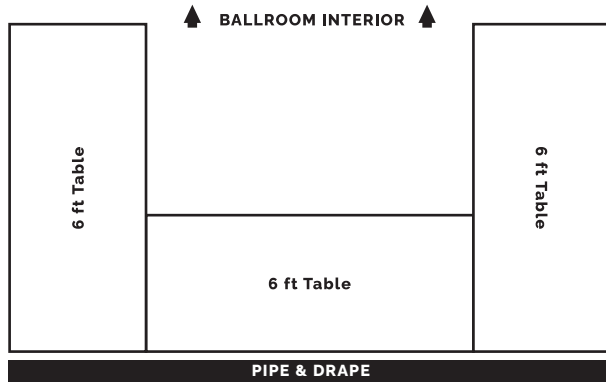

# MPIBA FALLCON PERIMETER BOOTH OPTIONS

---

## STANDARD PERIMETER BOOTH

3 Tables U-Shaped

Table cloths, skirts, chairs, and pipe & drape behind booth space included

## EXPANDED PERIMETER BOOTH

Add additional tables to the wall side of your booth.

Optional cocktail rounds available.