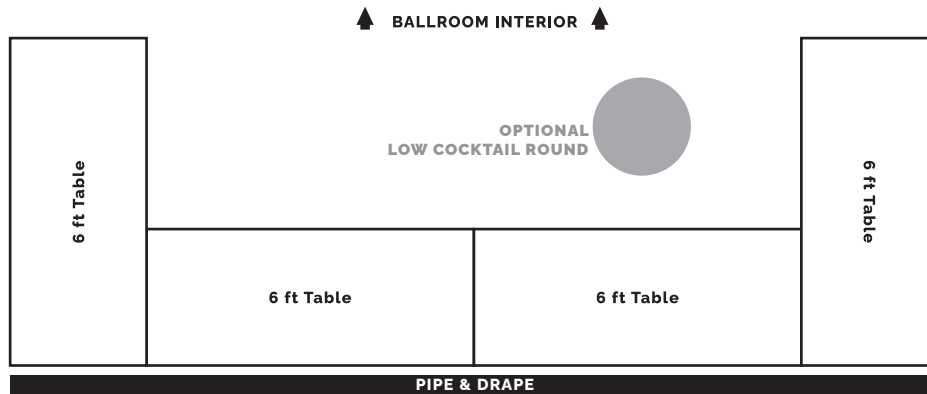

# MPIBA FALLCON PERIMETER BOOTH OPTIONS

---

## STANDARD PERIMETER BOOTH

3 Tables U-Shaped

Table cloths, skirts, chairs, and pipe & drape behind booth space included

## EXPANDED PERIMETER BOOTH

Add additional tables to the wall side of your booth.

Optional cocktail rounds available.