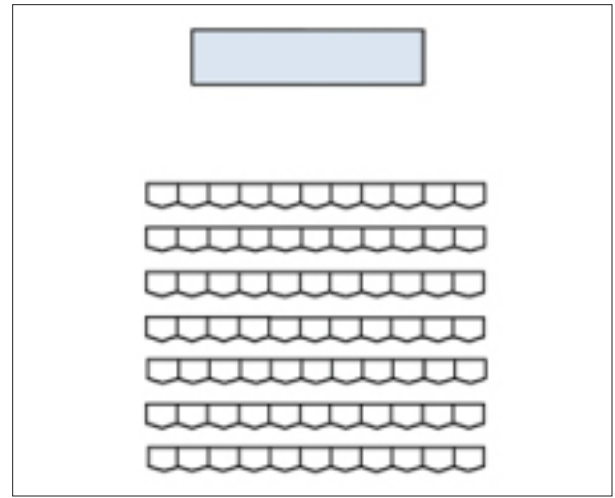

MICHIGAN PHARMACISTS ASSOCIATION

Robinson Leadership Center Room Set-up Diagrams

Narrow U-Shape

Wide U-Shape

Narrow Hollow Square

Wide Hollow Square

Round Tables

Conference Style Seating

Robinson Leadership Center Room Set-up Diagrams *(Cont.)*

Classroom Seating

Theater Seating

**Theater Seating
Herringbone Style**

**Theater Seating
Chevron Style**

Interactive Pod Set-up