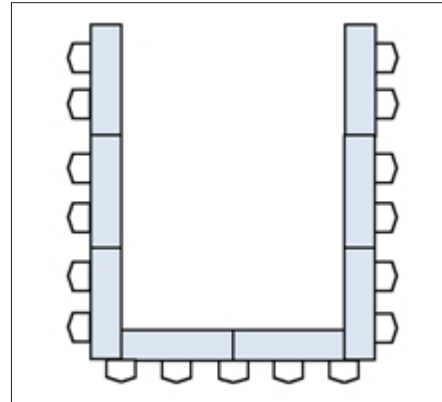

MICHIGAN PHARMACISTS ASSOCIATION

Robinson Leadership Center Room Set-up Diagrams

Narrow U-Shape

Wide U-Shape

Narrow Hollow Square

Wide Hollow Square

Round Tables

Conference Style Seating

Robinson Leadership Center Room Set-up Diagrams *(Cont.)*

Classroom Seating

Theater Seating

**Theater Seating
Herringbone Style**

**Theater Seating
Chevron Style**

Interactive Pod Set-up