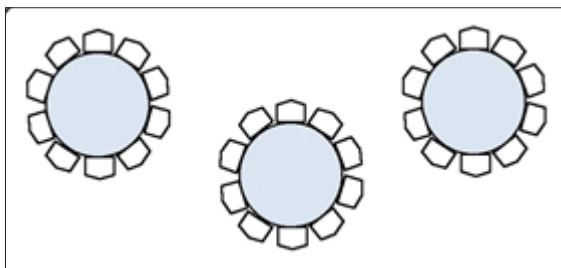

MICHIGAN PHARMACISTS ASSOCIATION

Robinson Leadership Center Room Set-up Diagrams

Narrow U-Shape

Wide U-Shape

Narrow Hollow Square

Wide Hollow Square

Round Tables

Conference Style Seating

Robinson Leadership Center Room Set-up Diagrams *(Cont.)*

Classroom Seating

Theater Seating

**Theater Seating
Herringbone Style**

**Theater Seating
Chevron Style**

Interactive Pod Set-up