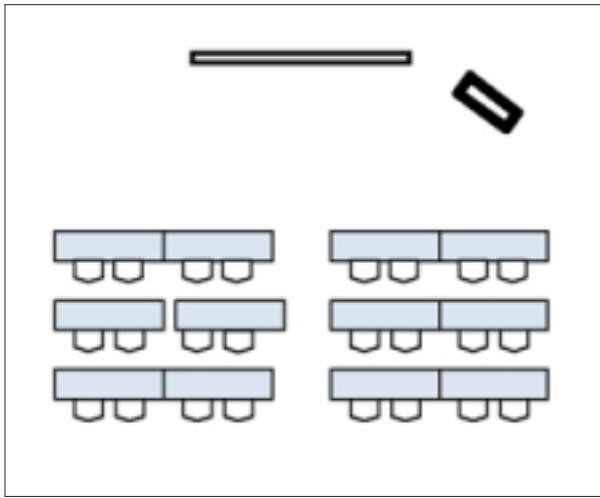

MICHIGAN PHARMACISTS ASSOCIATION

Robinson Leadership Center Room Set-up Diagrams

Narrow U-Shape

Wide U-Shape

Narrow Hollow Square

Wide Hollow Square

Round Tables

Conference Style Seating

Robinson Leadership Center Room Set-up Diagrams *(Cont.)*

Classroom Seating

Theater Seating

**Theater Seating
Herringbone Style**

**Theater Seating
Chevron Style**

Interactive Pod Set-up