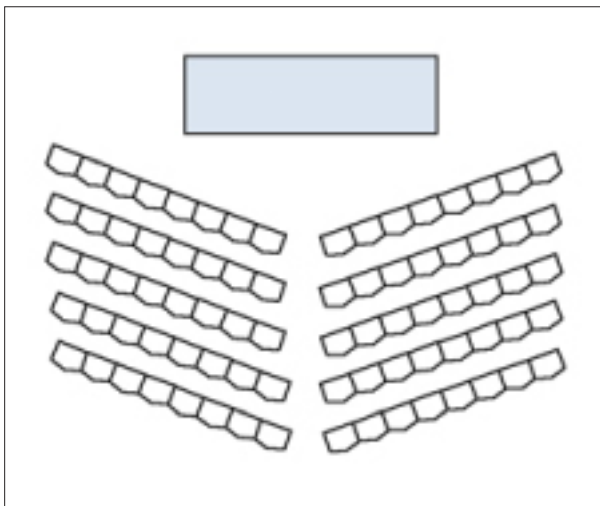

MICHIGAN PHARMACISTS ASSOCIATION

Robinson Leadership Center Room Set-up Diagrams

Narrow U-Shape

Wide U-Shape

Narrow Hollow Square

Wide Hollow Square

Round Tables

Conference Style Seating

Robinson Leadership Center Room Set-up Diagrams *(Cont.)*

Classroom Seating

Theater Seating

**Theater Seating
Herringbone Style**

**Theater Seating
Chevron Style**

Interactive Pod Set-up