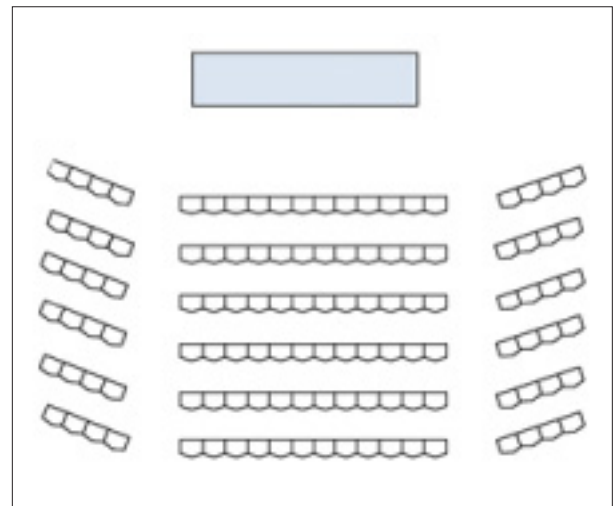

MICHIGAN PHARMACISTS ASSOCIATION

Robinson Leadership Center Room Set-up Diagrams

Narrow U-Shape

Wide U-Shape

Narrow Hollow Square

Wide Hollow Square

Round Tables

Conference Style Seating

Robinson Leadership Center Room Set-up Diagrams *(Cont.)*

Classroom Seating

Theater Seating

**Theater Seating
Herringbone Style**

**Theater Seating
Chevron Style**

Interactive Pod Set-up