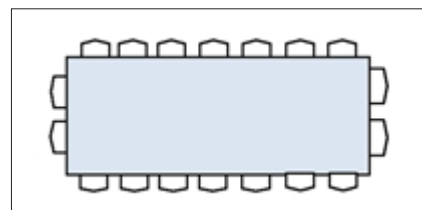

MICHIGAN PHARMACISTS ASSOCIATION

Robinson Leadership Center Room Set-up Diagrams

Narrow U-Shape

Wide U-Shape

Narrow Hollow Square

Wide Hollow Square

Round Tables

Conference Style Seating

Robinson Leadership Center Room Set-up Diagrams *(Cont.)*

Classroom Seating

Theater Seating

**Theater Seating
Herringbone Style**

**Theater Seating
Chevron Style**

Interactive Pod Set-up