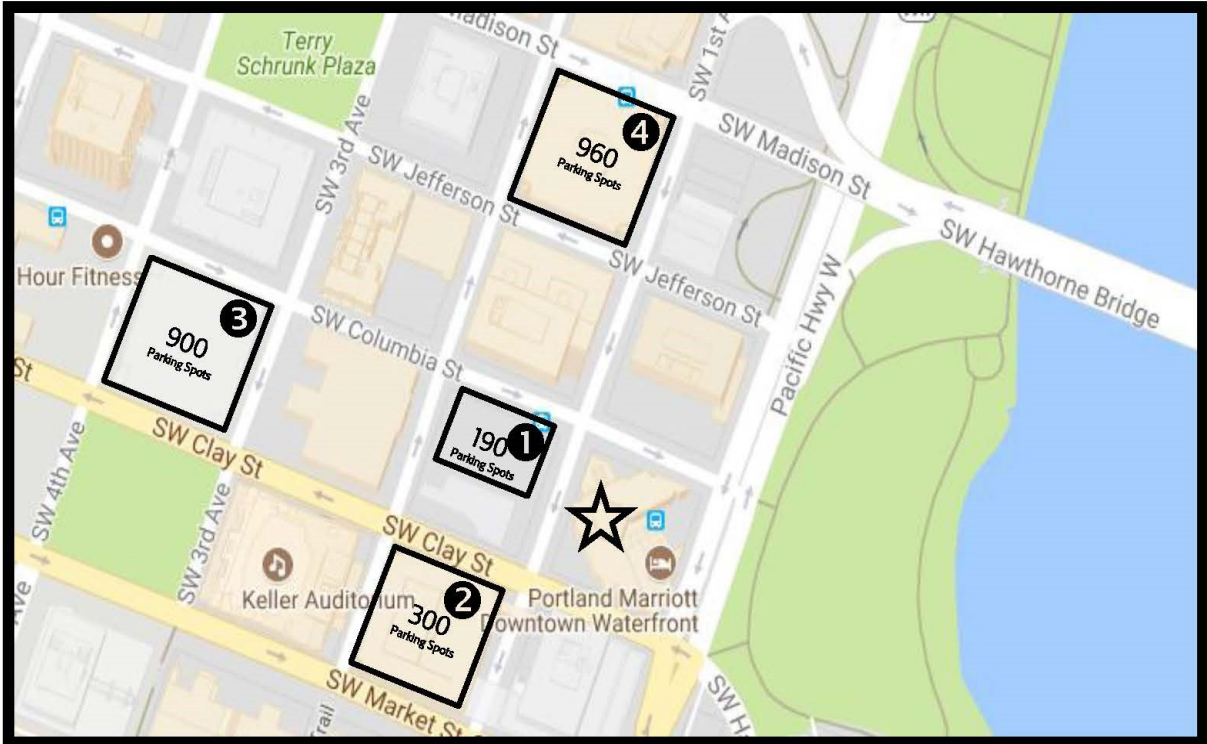

MARRIOTT
PORTLAND DOWNTOWN
WATERFRONT

Local Area Parking

1 CITY CENTER PARKING

SW 1st & Columbia
(503) 221-1666
Lot #53
\$5.00 per hour
\$16.50 Maximum per day
\$6.00 After 5:00pm
Early Bird- \$12.50 before 10:30am

2 CROWN PLAZA PARKING

1st & Clay
(503) 294-3275
Lot #62
\$5.00 per hour
\$15.00 Maximum per day
\$6.00 Overnight parking*
Early Bird- \$11.95 before 10:30am
* No in-and-out privileges.

3 KOIN CENTER PARKING

2nd & Clay
(503) 221-1666
Lot #23
\$5.00 per hour
\$16.00 Maximum per day
\$6.00 After 4:00pm
Early Bird- \$12.50 before 10:30am

4 SMART PARK

1st & Jefferson
(503) 790-9302
\$1.60 per hour, up to 4 hours
\$15.00/24 hours-ends at 5:00am
\$5.00 evening prices after 5:00pm
Height restriction: 6'9"

Vehicles above 6'8"
\$45 per day

Max Height 7'6"