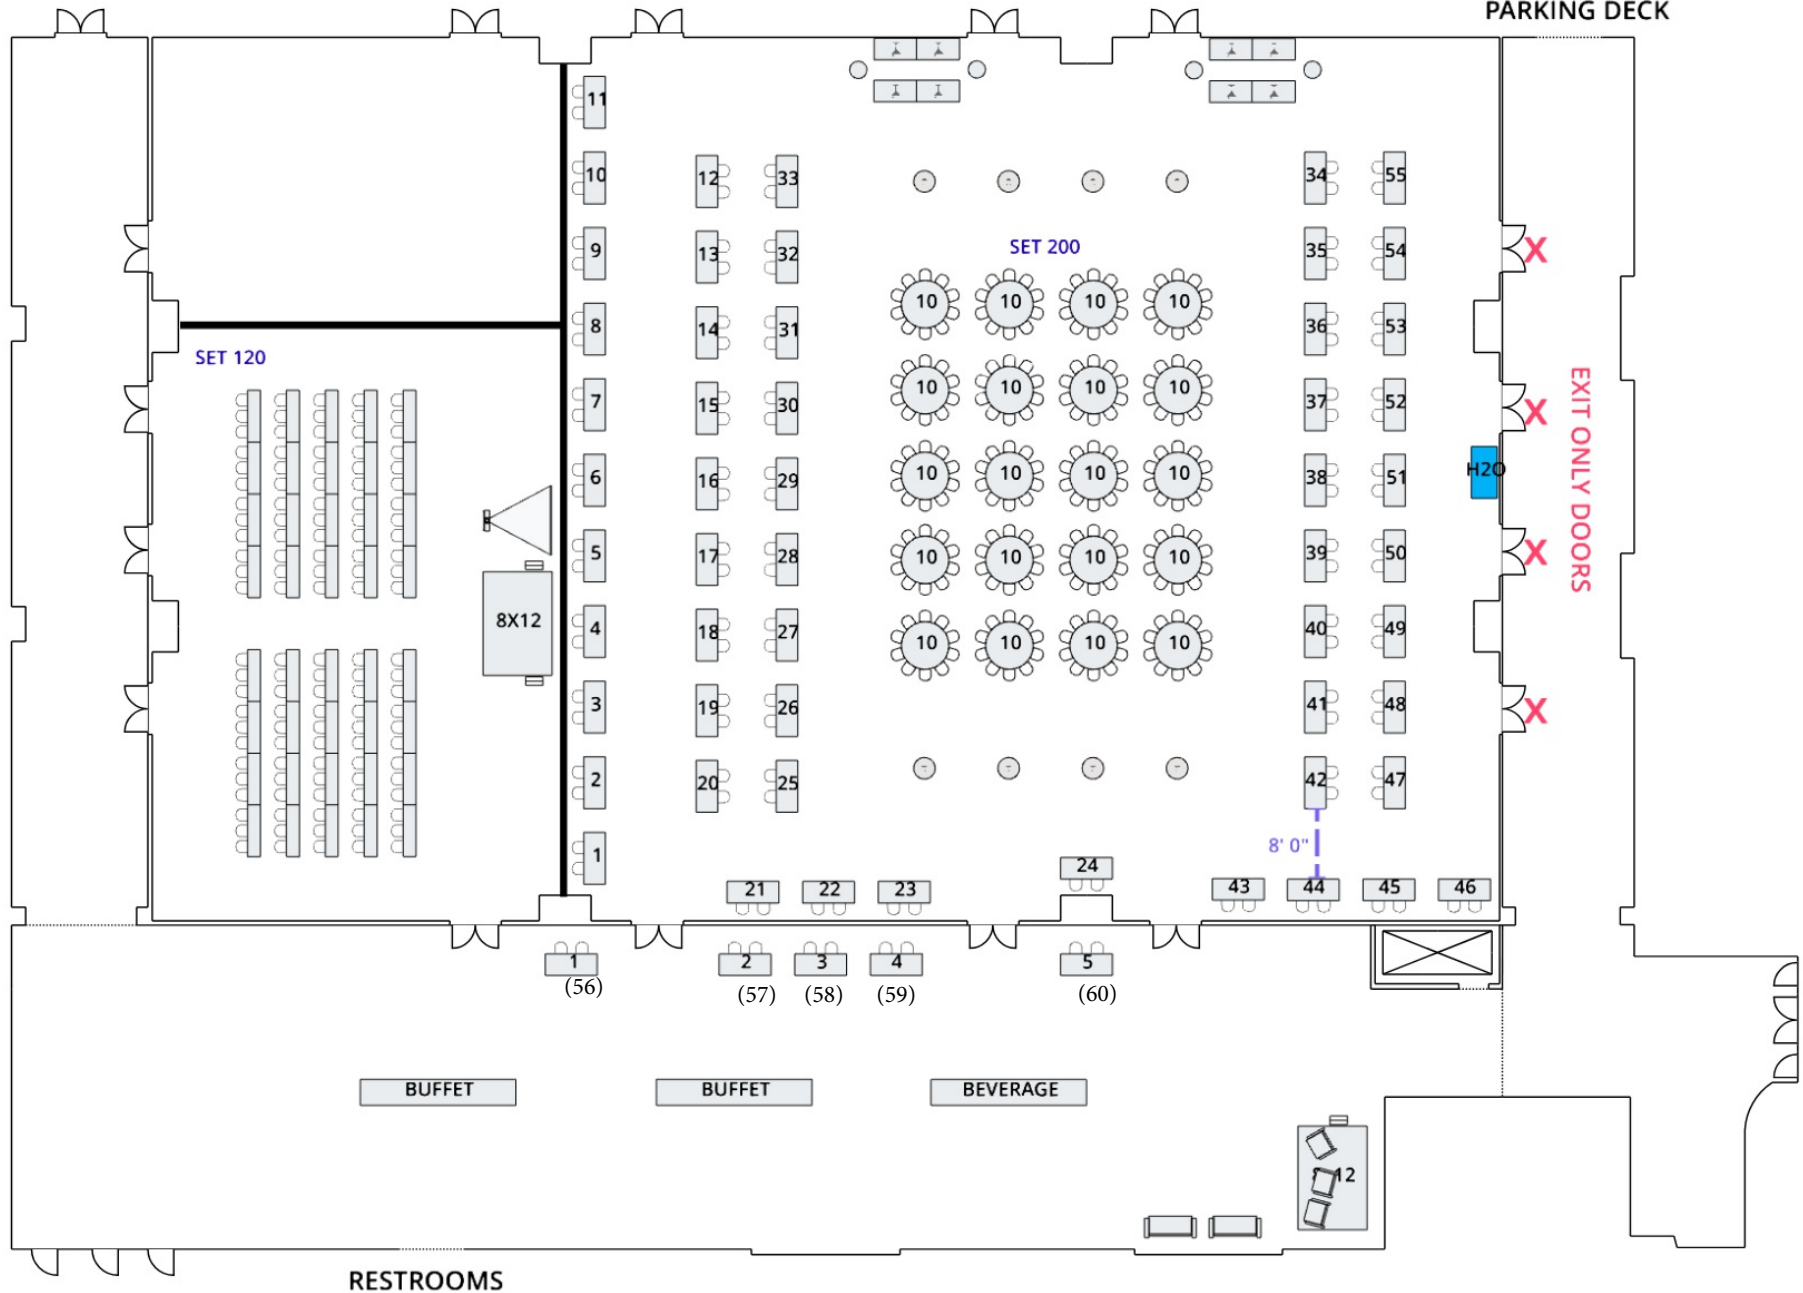

SET 60 EXHIBIT TABLES

PARKING DECK

10 Feet