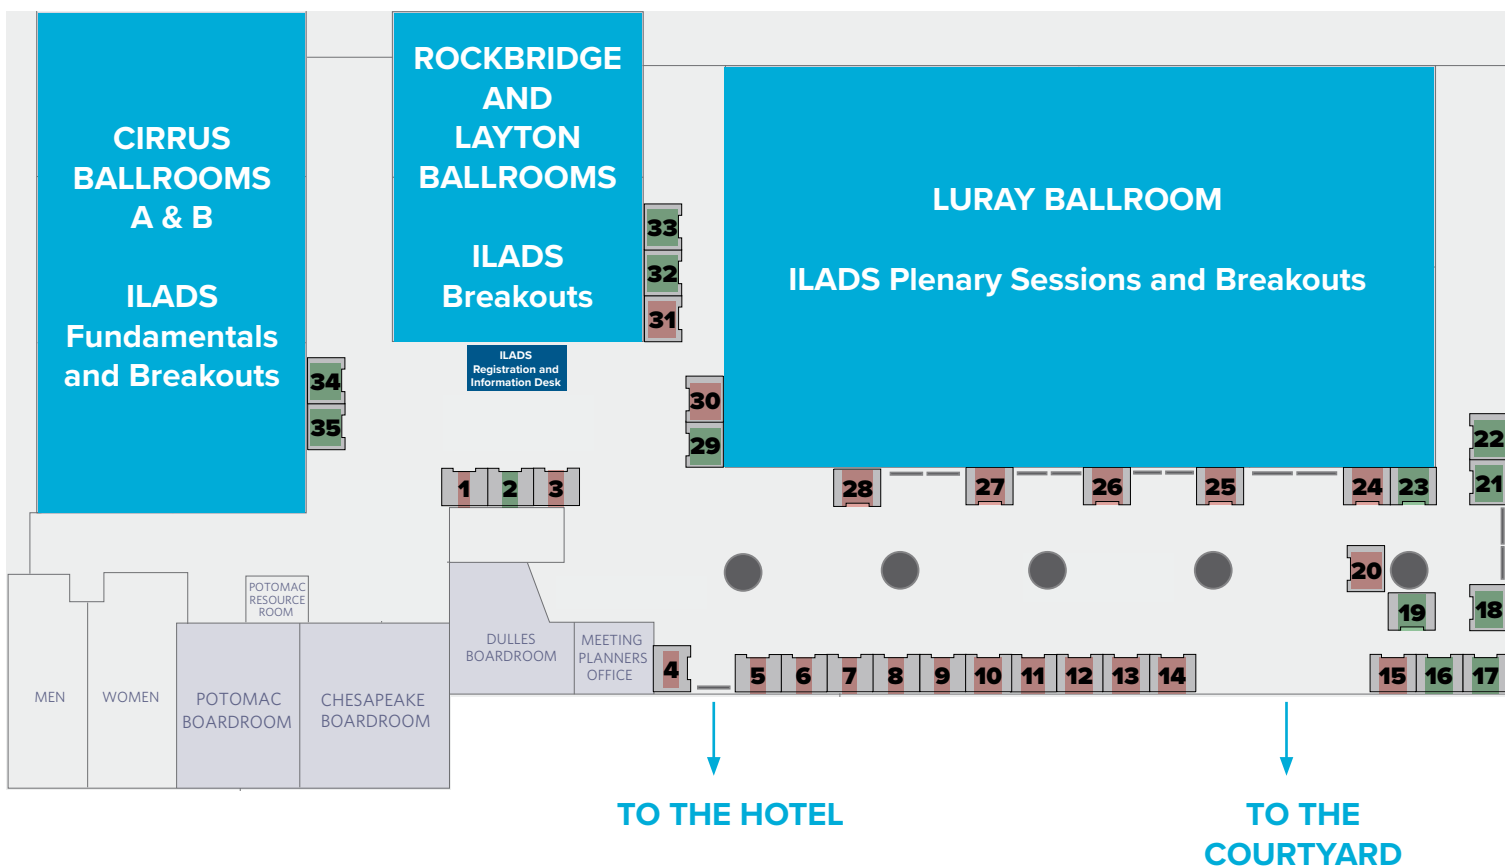

ILADS 27th Annual Scientific Conference Ground Level Event Layout

Luray and Cirrus PreFunction

Available

Booked

Note: Exhibitor Booths 23-28 will be restricted by built-in seating behind your table.

It is recommended that these booths be used only for those with table top displays or pull-up banners. There is not room to construct a large back wall banner.