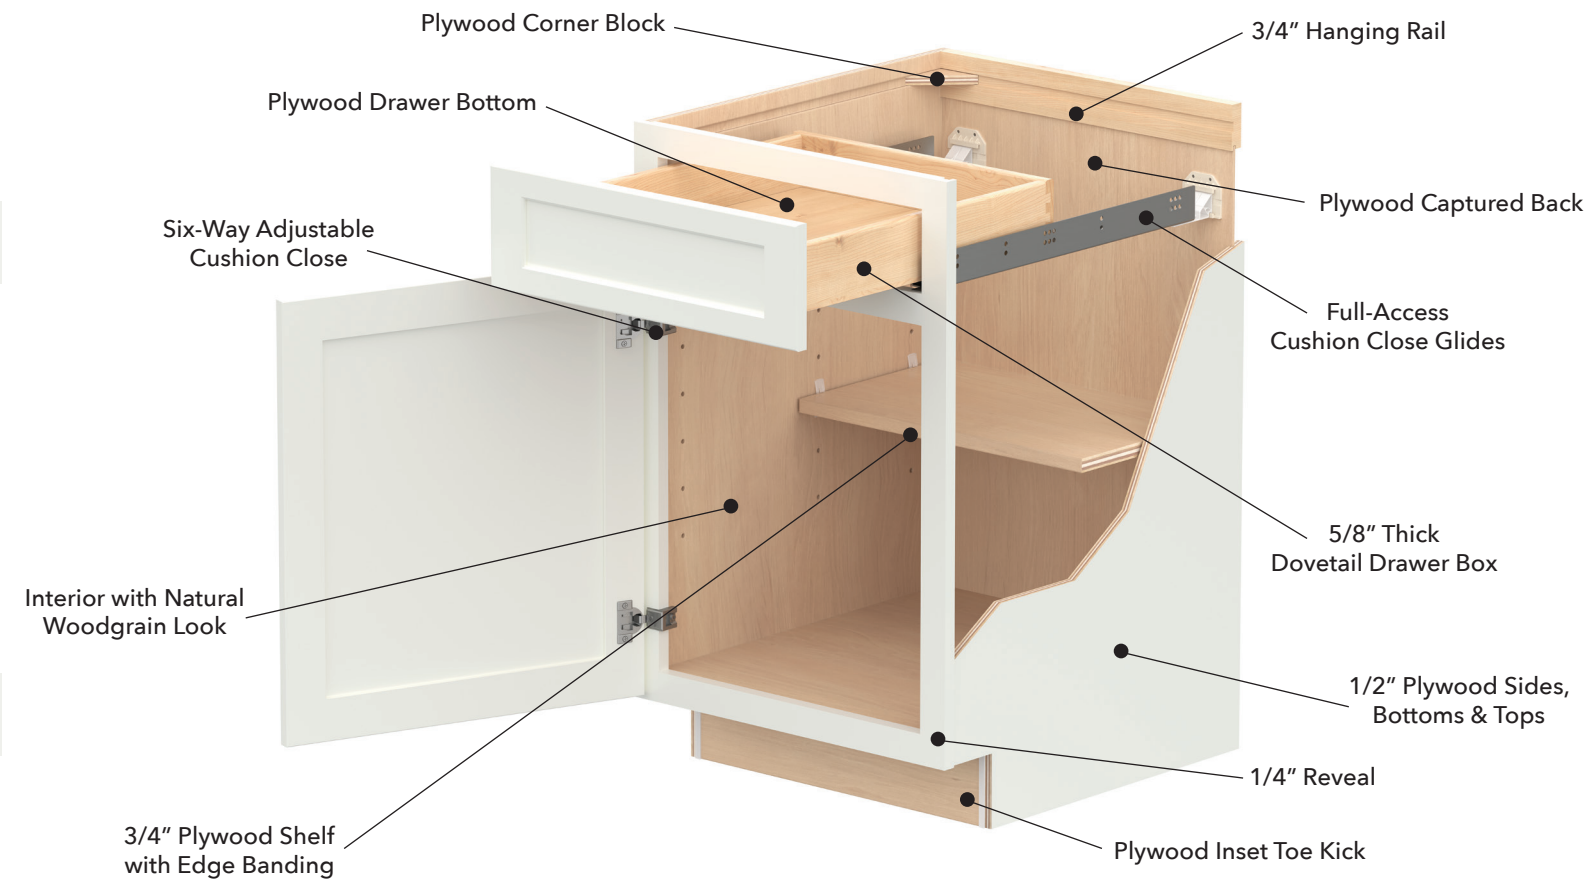

THE PREMIUM FEATURES PROS NEED.

Free all-plywood construction with 5/8" dovetail drawer boxes, CushionClose full-access glides, and CushionClose six-way adjustable hinges all come standard.

FASHIONABLE

NEVER SACRIFICE ON STYLE.