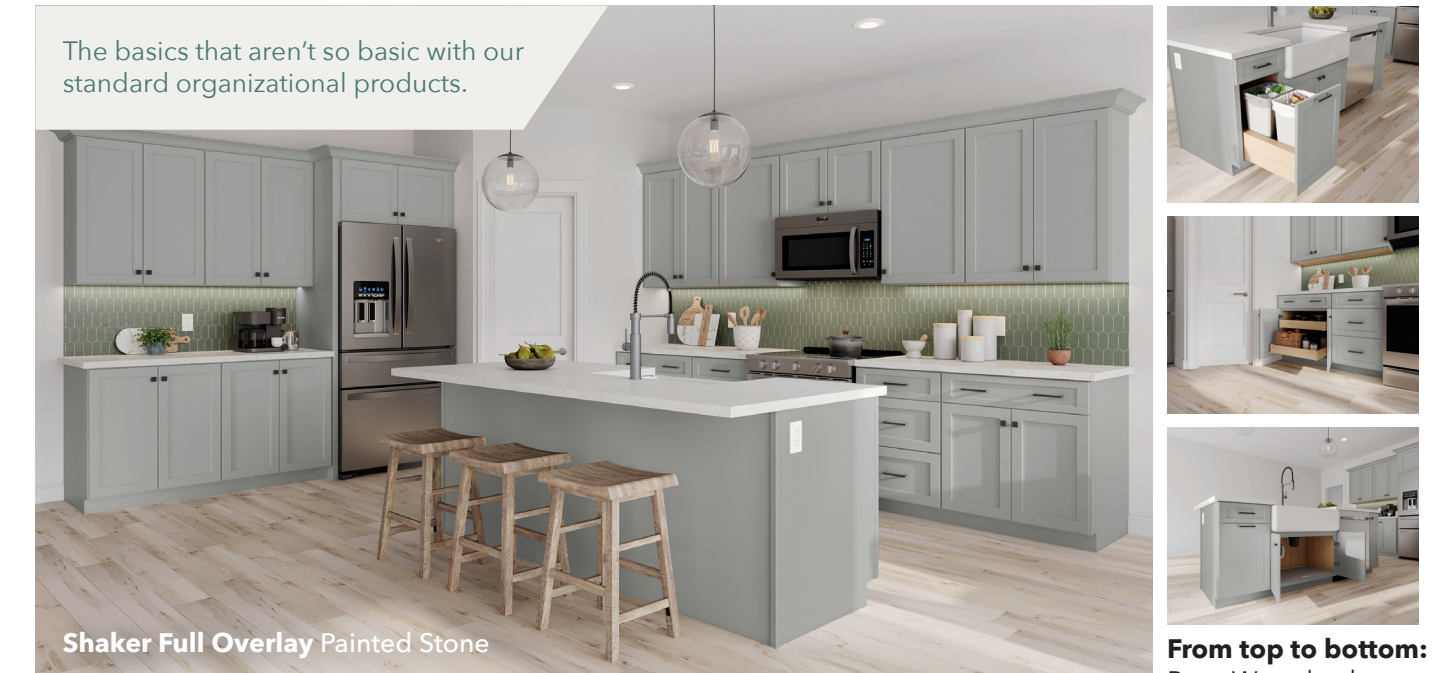

Shaker Full Overlay in Painted Linen

FLEXIBLE

CABINETS THAT FIT BUDGET AND STYLE.

A simplified collection of SKUs makes it easy to configure stylish, functional living spaces that include the organization products homeowners need most. And when you want all the bells and whistles, look to **American Woodmark PRO**. With a longstanding Home Depot partnership and a product line that includes a full range of accessories, you have everything at your fingertips.