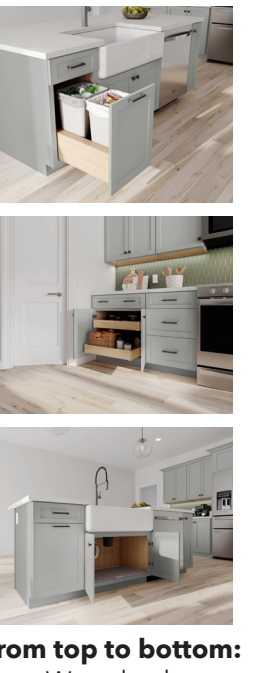

Enjoy a selection of the most popular full and partial overlay door profiles with premium paint finishes in on-trend colors that will enhance any living space.

Shaker Partial Overlay in Painted Linen

Shaker Full Overlay in Painted Stone

Shaker Full Overlay in Painted Linen

FLEXIBLE

CABINETS THAT FIT BUDGET AND STYLE.

A simplified collection of SKUs makes it easy to configure stylish, functional living spaces that include the organization products homeowners need most. And when you want all the bells and whistles, look to **American Woodmark PRO**. With a longstanding Home Depot partnership and a product line that includes a full range of accessories, you have everything at your fingertips.