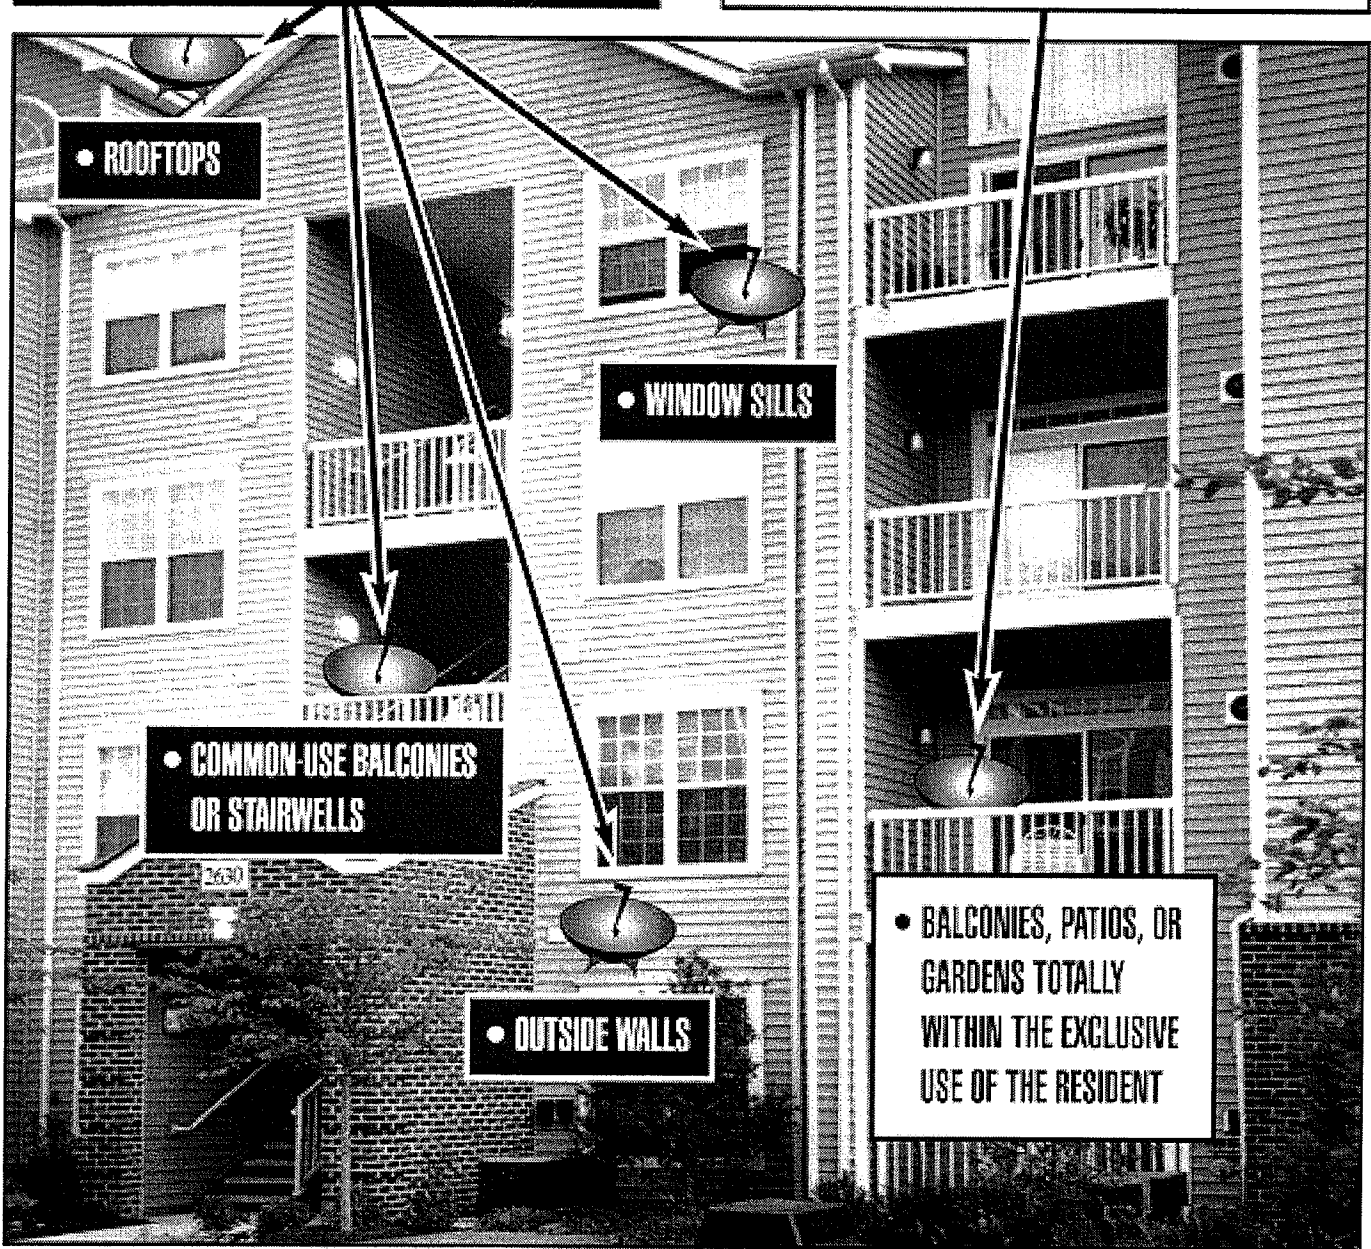

FCC RESTRICTIONS

ON THE PLACEMENT OF SATELLITE DISHES
1 METER OR LESS (PIZZA-STYLE)

**OWNERS MAY PROHIBIT
PLACEMENT ON:**

**OWNERS MAY NOT
UNREASONABLY PROHIBIT
PLACEMENT ON:**

**NOTE: NO HOLES MAY BE DRILLED IN OUTSIDE WALLS, ROOF, OR WINDOWS.
NO HOLES MAY BE DRILLED IN A BALCONY RAILING. NO PART OF THE DISH OR
ANTENNA CAN EXTEND BEYOND THE BALCONY RAILING LINE.**