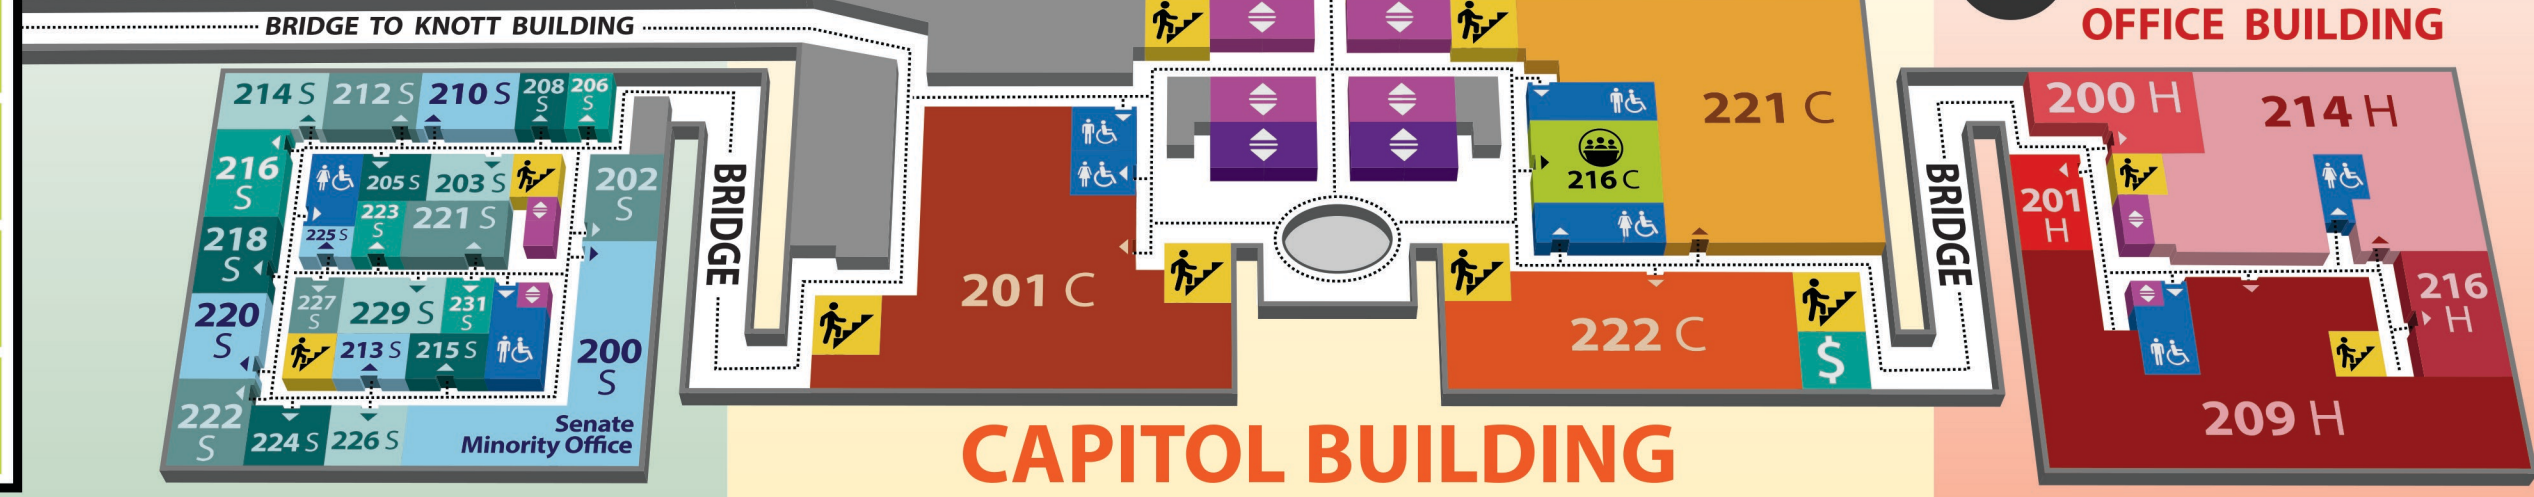

KNOTT BUILDING

- Pat Thomas Committee Room • 412 K
- Webster Hall • 212 K
- Senate Committee Room • 117 K
- House Committee Room • 116 K

2nd FLOOR

SENATE BUILDING

2nd FLOOR

2nd FLOOR

HOUSE OFFICE BUILDING

CAPITOL BUILDING

Where Is Your Representative's Office?
Scan here to find out!

Scan with your phone for a Digital Version of this Map

EL FLOOR

SENATE BUILDING

PL FLOOR

This Way to Florida Supreme Court

CAPITOL BUILDING

EL FLOOR

Committee Meeting Room

Elevators Letters I-L (Floors P-5)

Elevators Letters A-H (Floors LL-22)

House Member Offices Are Also Located on Floors 10, 11, 13 & 14

Florida Capitol Complex

Map

Compiled & Created by
The House of Representatives
Office of the Clerk

Elevators
Letters I-L
(Floors P-5)

Elevators
Letters A-H
(Floors LL-22)

House Member Offices
Are Also Located on
Floors 10, 11, 13 & 14