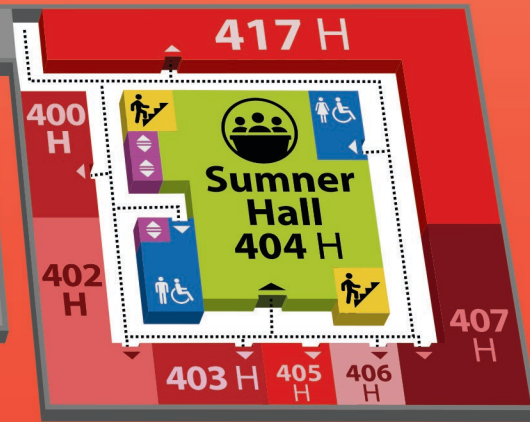

Committee Meeting Room

Elevators Letters I-L (Floors P-5)

Elevators Letters A-H (Floors LL-22)

House Member Offices Are Also Located on Floors 10, 11, 13 & 14

Florida Capitol Complex

Map

Compiled & Created by
The House of Representatives
Office of the Clerk

5th FLOOR

CAPITOL BUILDING

4th FLOOR

SENATE BUILDING

4th FLOOR

CAPITOL BUILDING

4th FLOOR

HOUSE OFFICE BUILDING

3rd FLOOR

SENATE BUILDING

3rd FLOOR

CAPITOL BUILDING

3rd FLOOR

HOUSE OFFICE BUILDING

Stairs

Committee Meeting Room