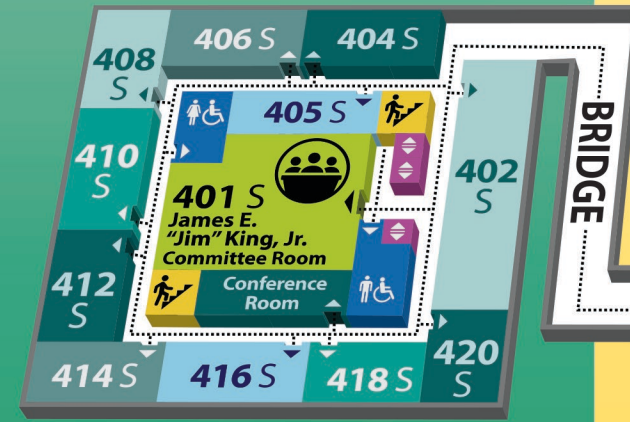

HOUSE OFFICE BUILDING

LL FLOOR

SENATE BUILDING

LL FLOOR

CAPITOL BUILDING

LL FLOOR

HOUSE OFFICE BUILDING

Stairs

Committee Meeting Room

Elevators Letters I-L (Floors P-5)

Elevators Letters A-H (Floors LL-22)

House Member Offices Are Also Located on Floors 10, 11, 13 & 14

Florida Capitol Complex

Map

Compiled & Created by
The House of Representatives
Office of the Clerk

5th FLOOR

CAPITOL BUILDING

4th FLOOR

SENATE BUILDING

4th FLOOR

CAPITOL BUILDING

4th FLOOR

HOUSE OFFICE BUILDING

Elevators
Letters I-L
(Floors P-5)

Elevators
Letters A-H
(Floors LL-22)

House Member Offices
Are Also Located on
Floors 10, 11, 13 & 14