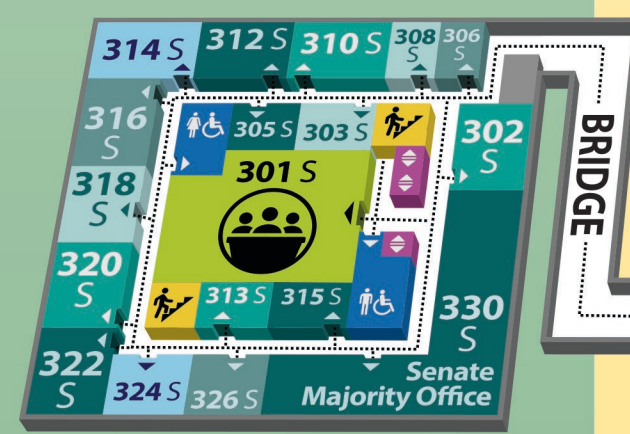

SENATE BUILDING