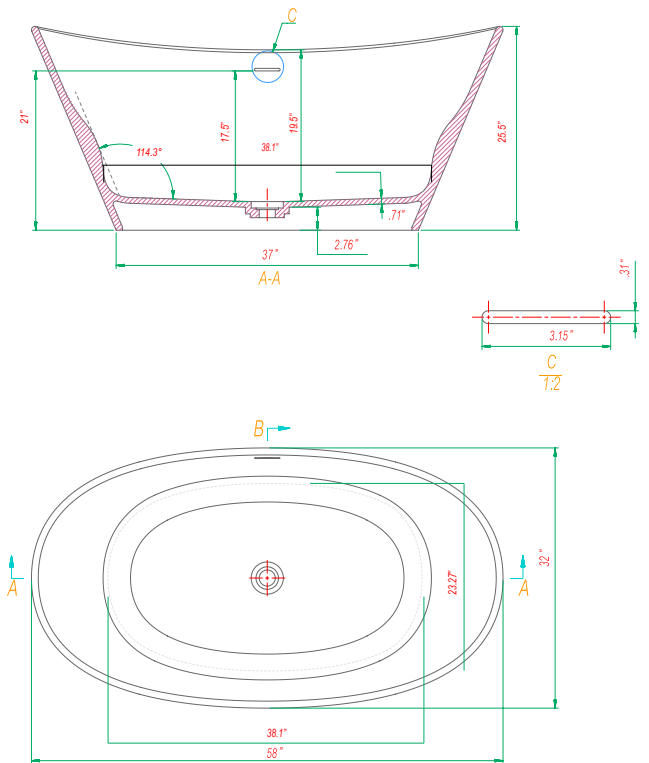

FreeStanding Tub
 Length: 58 in | Width: 32 in | Height: 25.5 in

FSJ5832W
FSJ5832MW

Elevate your bathing experience with our exquisite FreeStanding Tub. Crafted with precision, this luxurious tub offers generous dimensions of 58x32x25.5 inches, providing ample space for relaxation. Immerse yourself in ultimate comfort and sophistication as you soak in the tranquil embrace of this stunning centerpiece. Experience the perfect blend of elegance and functionality with our FreeStanding Tub.

FreeStanding Tub
 Length: 65 in | Width: 33 in | Height: 25.5 in

FSJ6533W
FSJ6533MW

Elevate your bathing experience with our exquisite FreeStanding Tub. Crafted with precision, this luxurious tub offers generous dimensions of 65x33x25.5 inches, providing ample space for relaxation. Immerse yourself in ultimate comfort and sophistication as you soak in the tranquil embrace of this stunning centerpiece. Experience the perfect blend of elegance and functionality with our FreeStanding Tub.

FreeStanding Tub
 Length: 70 in | Width: 35 in | Height: 25.5 in

FSJ7035W
FSJ7035MW

Elevate your bathing experience with our exquisite FreeStanding Tub. Crafted with precision, this luxurious tub offers generous dimensions of 70x35x25.5 inches, providing ample space for relaxation. Immerse yourself in ultimate comfort and sophistication as you soak in the tranquil embrace of this stunning centerpiece. Experience the perfect blend of elegance and functionality with our FreeStanding Tub.