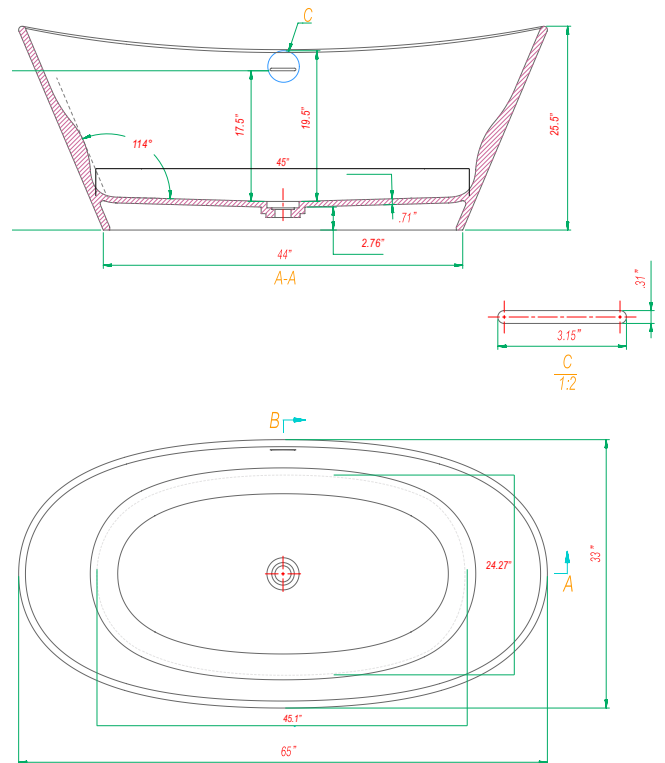

FreeStanding Tub
 Length: 58 in | Width: 32 in | Height: 25.5 in

FSJ5832W
FSJ5832MW

Elevate your bathing experience with our exquisite FreeStanding Tub. Crafted with precision, this luxurious tub offers generous dimensions of 58x32x25.5 inches, providing ample space for relaxation. Immerse yourself in ultimate comfort and sophistication as you soak in the tranquil embrace of this stunning centerpiece. Experience the perfect blend of elegance and functionality with our FreeStanding Tub.

FreeStanding Tub
 Length: 65 in | Width: 33 in | Height: 25.5 in

FSJ6533W
FSJ6533MW

Elevate your bathing experience with our exquisite FreeStanding Tub. Crafted with precision, this luxurious tub offers generous dimensions of 65x33x25.5 inches, providing ample space for relaxation. Immerse yourself in ultimate comfort and sophistication as you soak in the tranquil embrace of this stunning centerpiece. Experience the perfect blend of elegance and functionality with our FreeStanding Tub.

FreeStanding Tub
 Length: 70 in | Width: 35 in | Height: 25.5 in

FSJ7035W
FSJ7035MW

Elevate your bathing experience with our exquisite FreeStanding Tub. Crafted with precision, this luxurious tub offers generous dimensions of 70x35x25.5 inches, providing ample space for relaxation. Immerse yourself in ultimate comfort and sophistication as you soak in the tranquil embrace of this stunning centerpiece. Experience the perfect blend of elegance and functionality with our FreeStanding Tub.