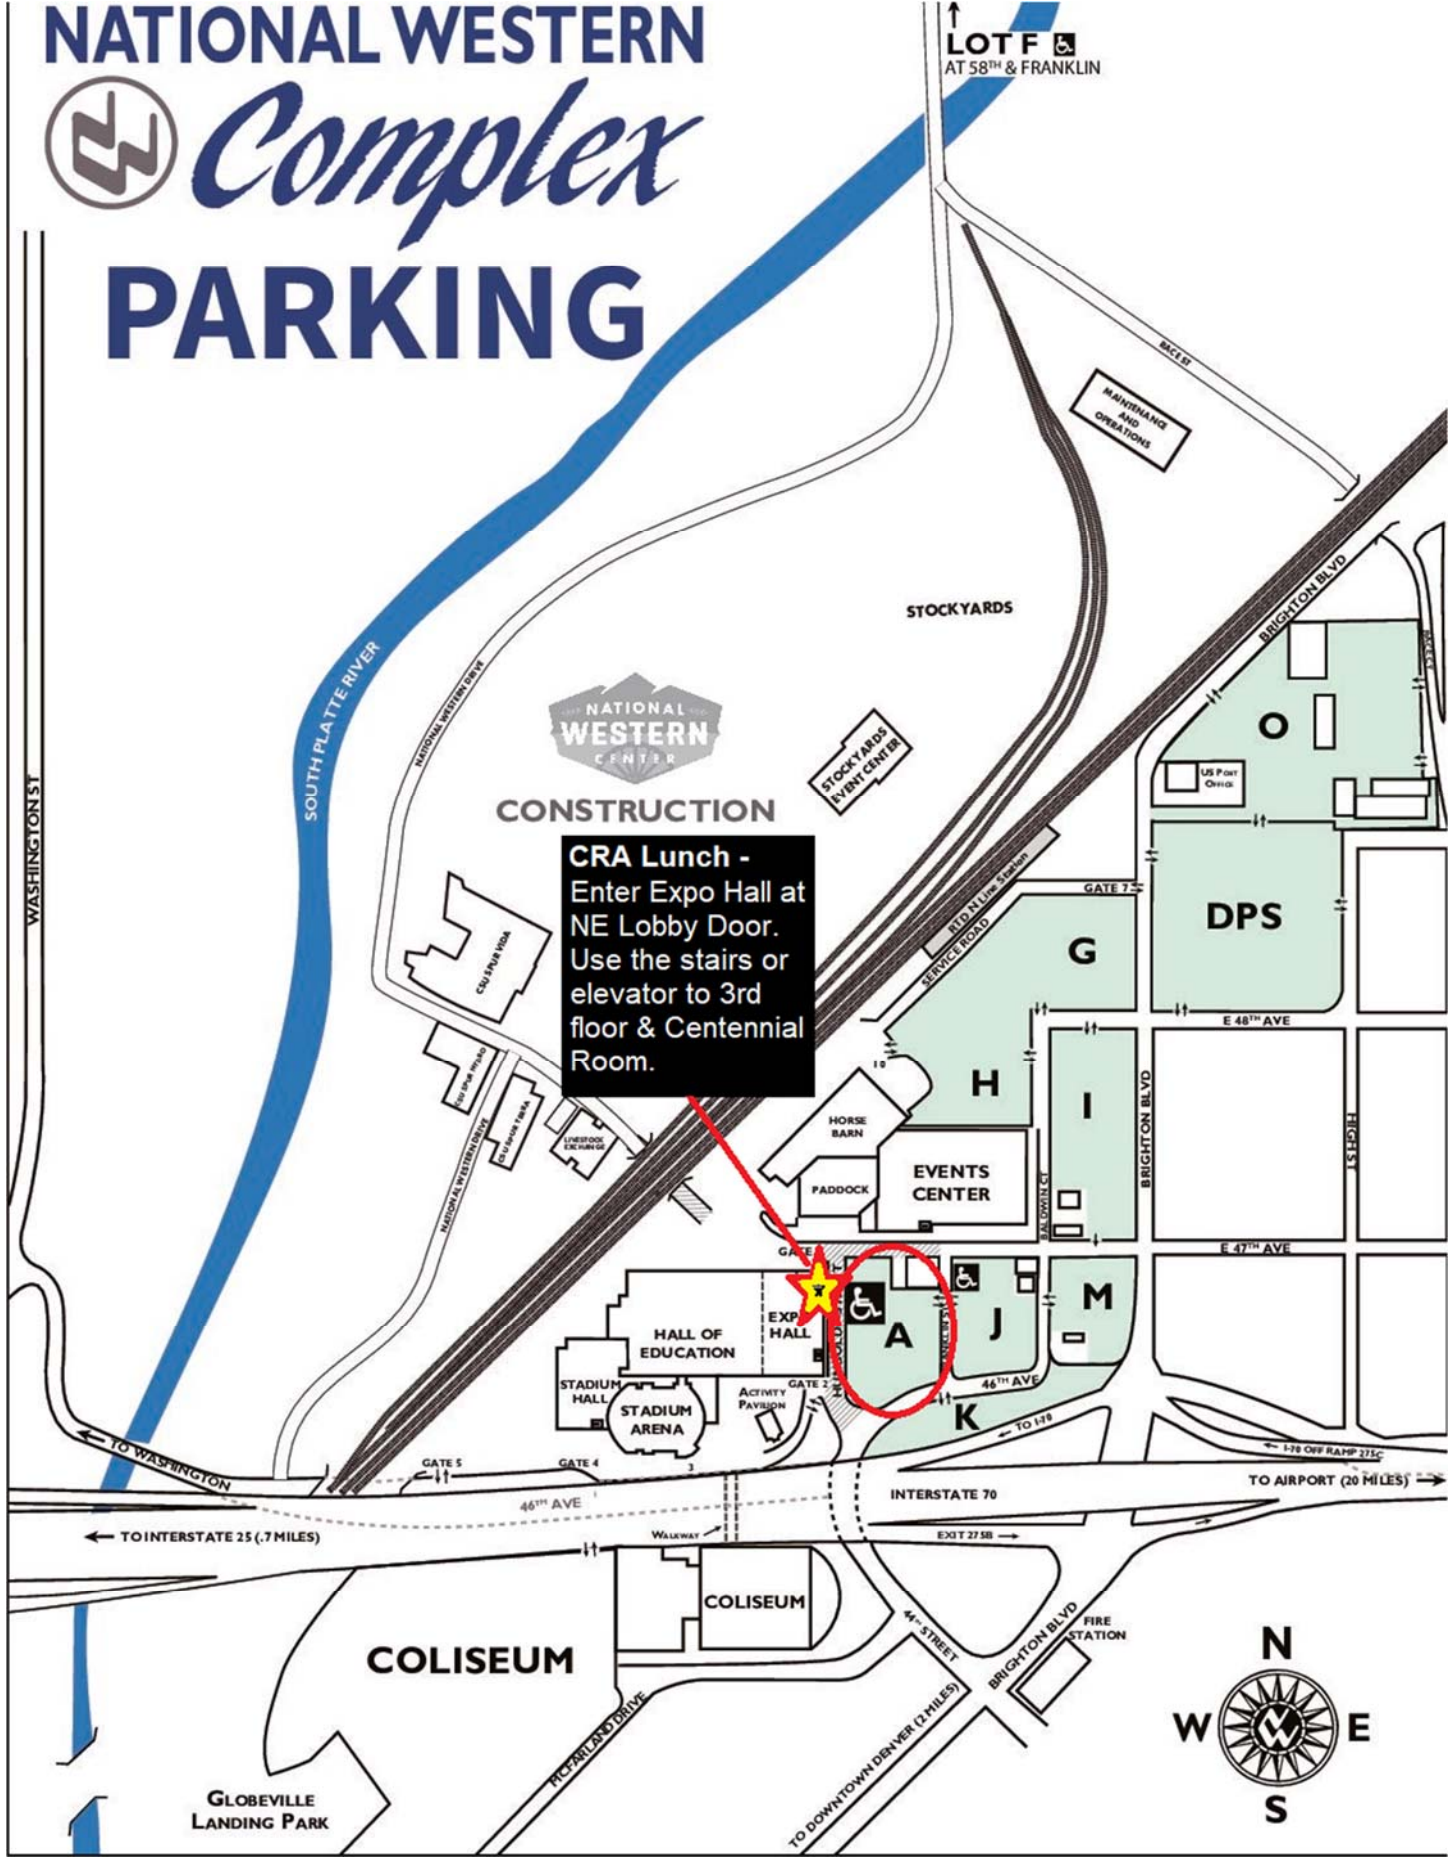

NATIONAL WESTERN Complex PARKING

↑ LOT F
AT 58TH & FRANKLIN

CRA Lunch -
Enter Expo Hall at
NE Lobby Door.
Use the stairs or
elevator to 3rd
floor & Centennial
Room.