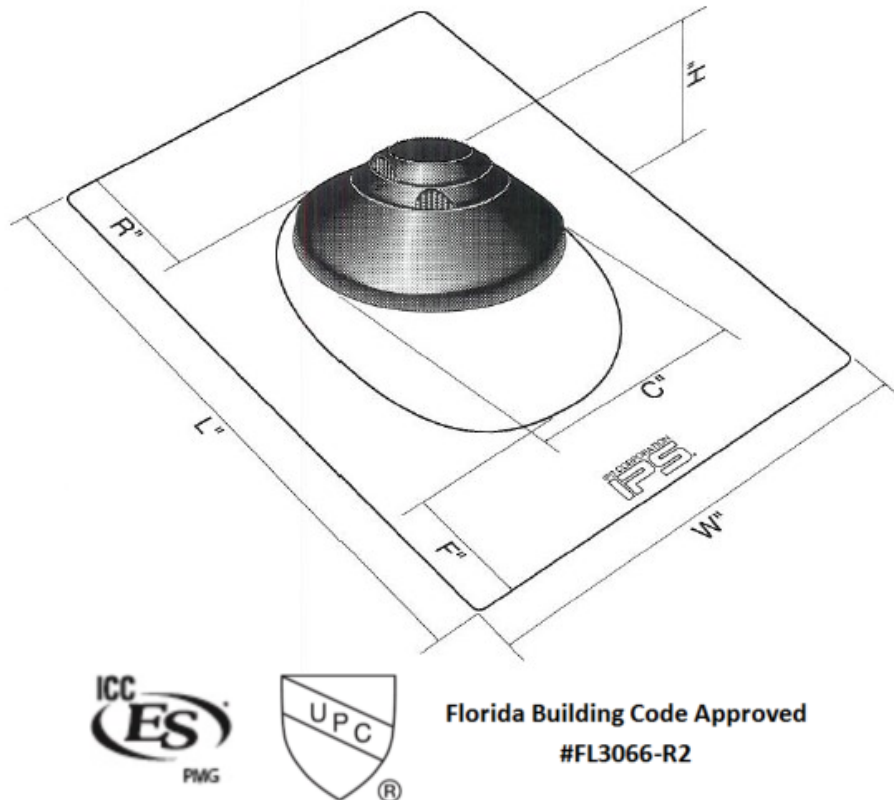

SPECIFICATION:

Furnish and install roof vent flashing with 25 mil. Aluminum or 24 gauge galvanized steel base with mill or matte custom finish, fitted with multi-size elastomer collar. Unit shall be Water-Tite item number checked below as manufactured by IPS Corporation, as per corresponding dimensional characteristics, or equivalent. *(Do not use Petroleum based mastics, sealing compounds, or paints on collar portion of all flashings, on all hardbase, flexible, or rain collars.)*

Product Code	Model	Vent Size	Dim. W	Dim. L	Dim. R	Dim. F	Dim. C	Dim. H
81711	GB41	1 1/4", 1 1/2", 2", 3" or 4"	12"	16"	3 3/4"	2 3/4"	6 1/2"	2 1/4"
81890	GB41BROWN	1 1/4", 1 1/2", 2", 3" or 4"	12"	16"	3 3/4"	2 3/4"	6 1/2"	2 1/4"
81891	GB41BLACK	1 1/4", 1 1/2", 2", 3" or 4"	12"	16"	3 3/4"	2 3/4"	6 1/2"	2 1/4"
81892	GB41GRAY	1 1/4", 1 1/2", 2", 3" or 4"	12"	16"	3 3/4"	2 3/4"	6 1/2"	2 1/4"
81716	AB41	1 1/4", 1 1/2", 2", 3" or 4"	12"	16"	3 3/4"	2 3/4"	6 1/2"	2 1/4"
81893	AB41BROWN	1 1/4", 1 1/2", 2", 3" or 4"	12"	16"	3 3/4"	2 3/4"	6 1/2"	2 1/4"
81894	AB41BLACK	1 1/4", 1 1/2", 2", 3" or 4"	12"	16"	3 3/4"	2 3/4"	6 1/2"	2 1/4"
81895	AB41GRAY	1 1/4", 1 1/2", 2", 3" or 4"	12"	16"	3 3/4"	2 3/4"	6 1/2"	2 1/4"