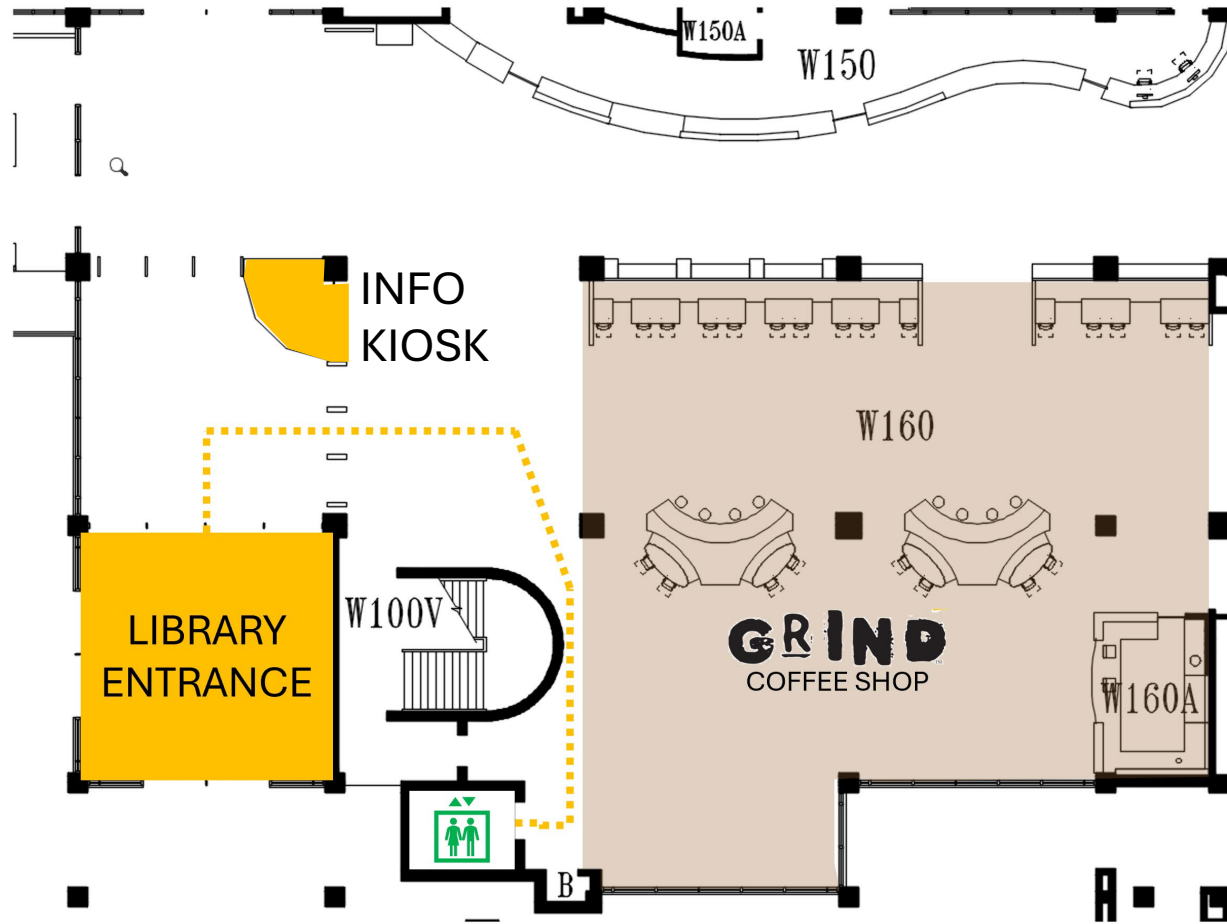

Parking Instructions for Visitors to UWM Golda Meir Library (GML)

 Access to UWM Union Parking Garage Including ADA Parking (2200 E Kenwood Blvd)

 Additional, surface lot ADA Parking with shorter route to GML

Pedestrian route(s) to GML

SEE PAGE TWO!

Visitor Route to Golda Meir Library Conference Center

1- Enter Library and Proceed to Elevator

2- Exit Elevator at Level 4