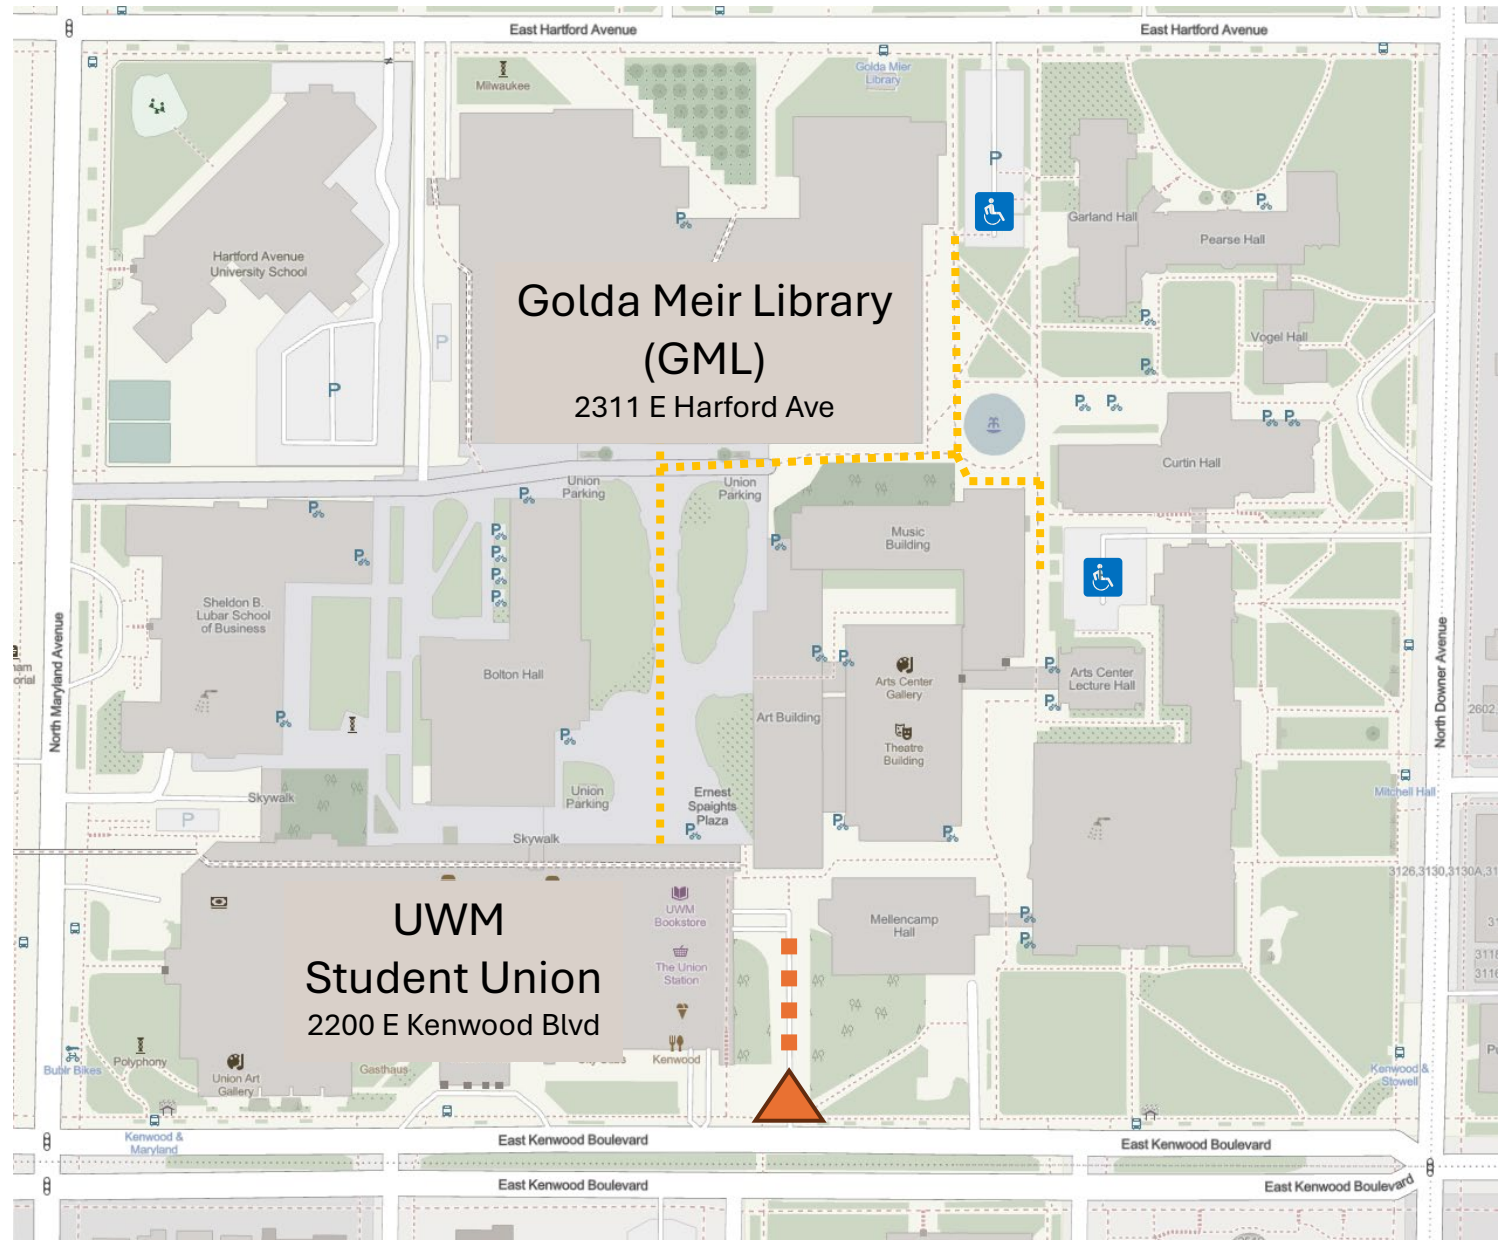

Parking Instructions for Visitors to UWM Golda Meir Library (GML)

 Access to UWM Union Parking Garage Including ADA Parking (2200 E Kenwood Blvd)

 Additional, surface lot ADA Parking with shorter route to GML

Pedestrian route(s) to GML

SEE PAGE TWO!

Visitor Route to Golda Meir Library Conference Center

1- Enter Library and Proceed to Elevator

2- Exit Elevator at Level 4