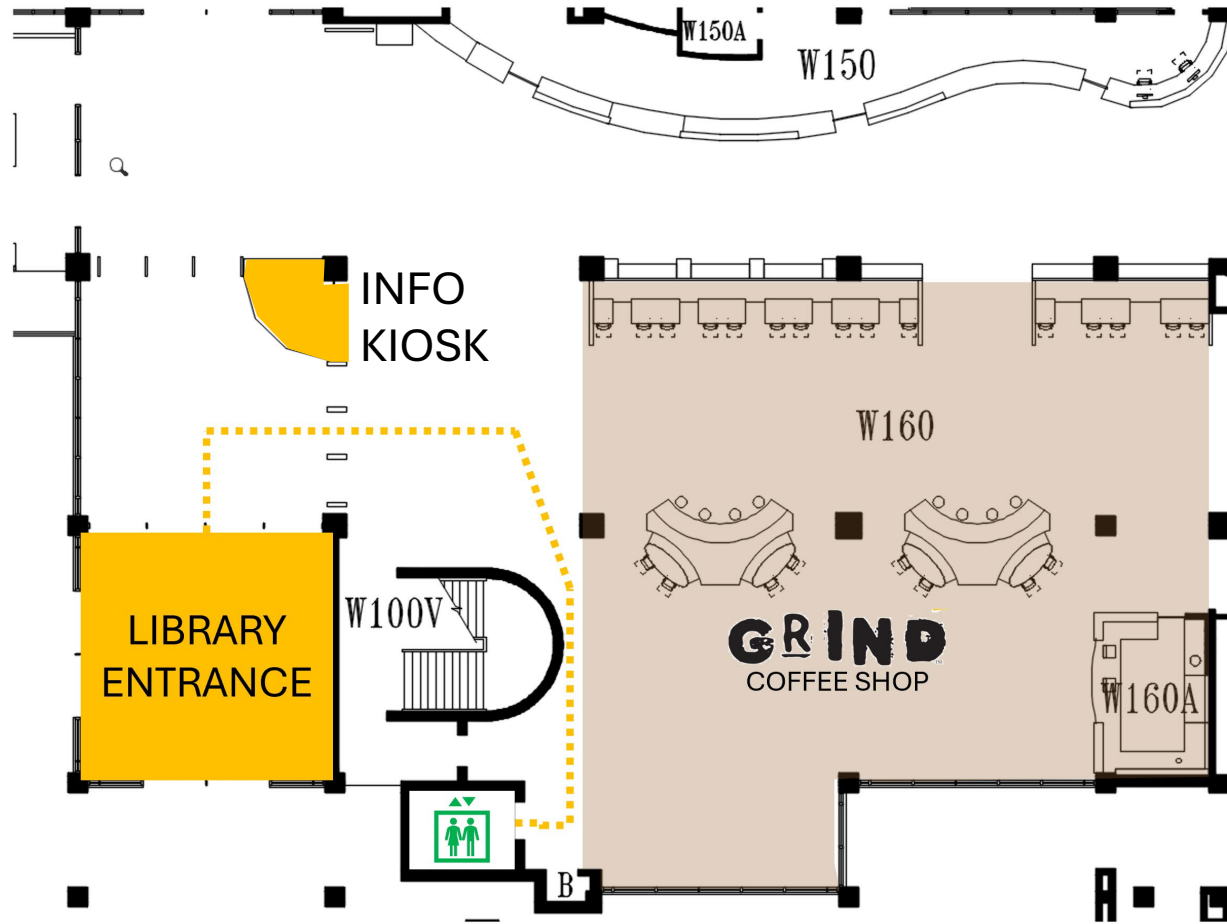

Parking Instructions for Visitors to UWM Golda Meir Library (GML)

 Access to UWM Union Parking Garage Including ADA Parking (2200 E Kenwood Blvd)

 Additional, surface lot ADA Parking with shorter route to GML

Pedestrian route(s) to GML

Visitor Route to Golda Meir Library Conference Center

1- Enter Library and Proceed to Elevator

2- Exit Elevator at Level 4