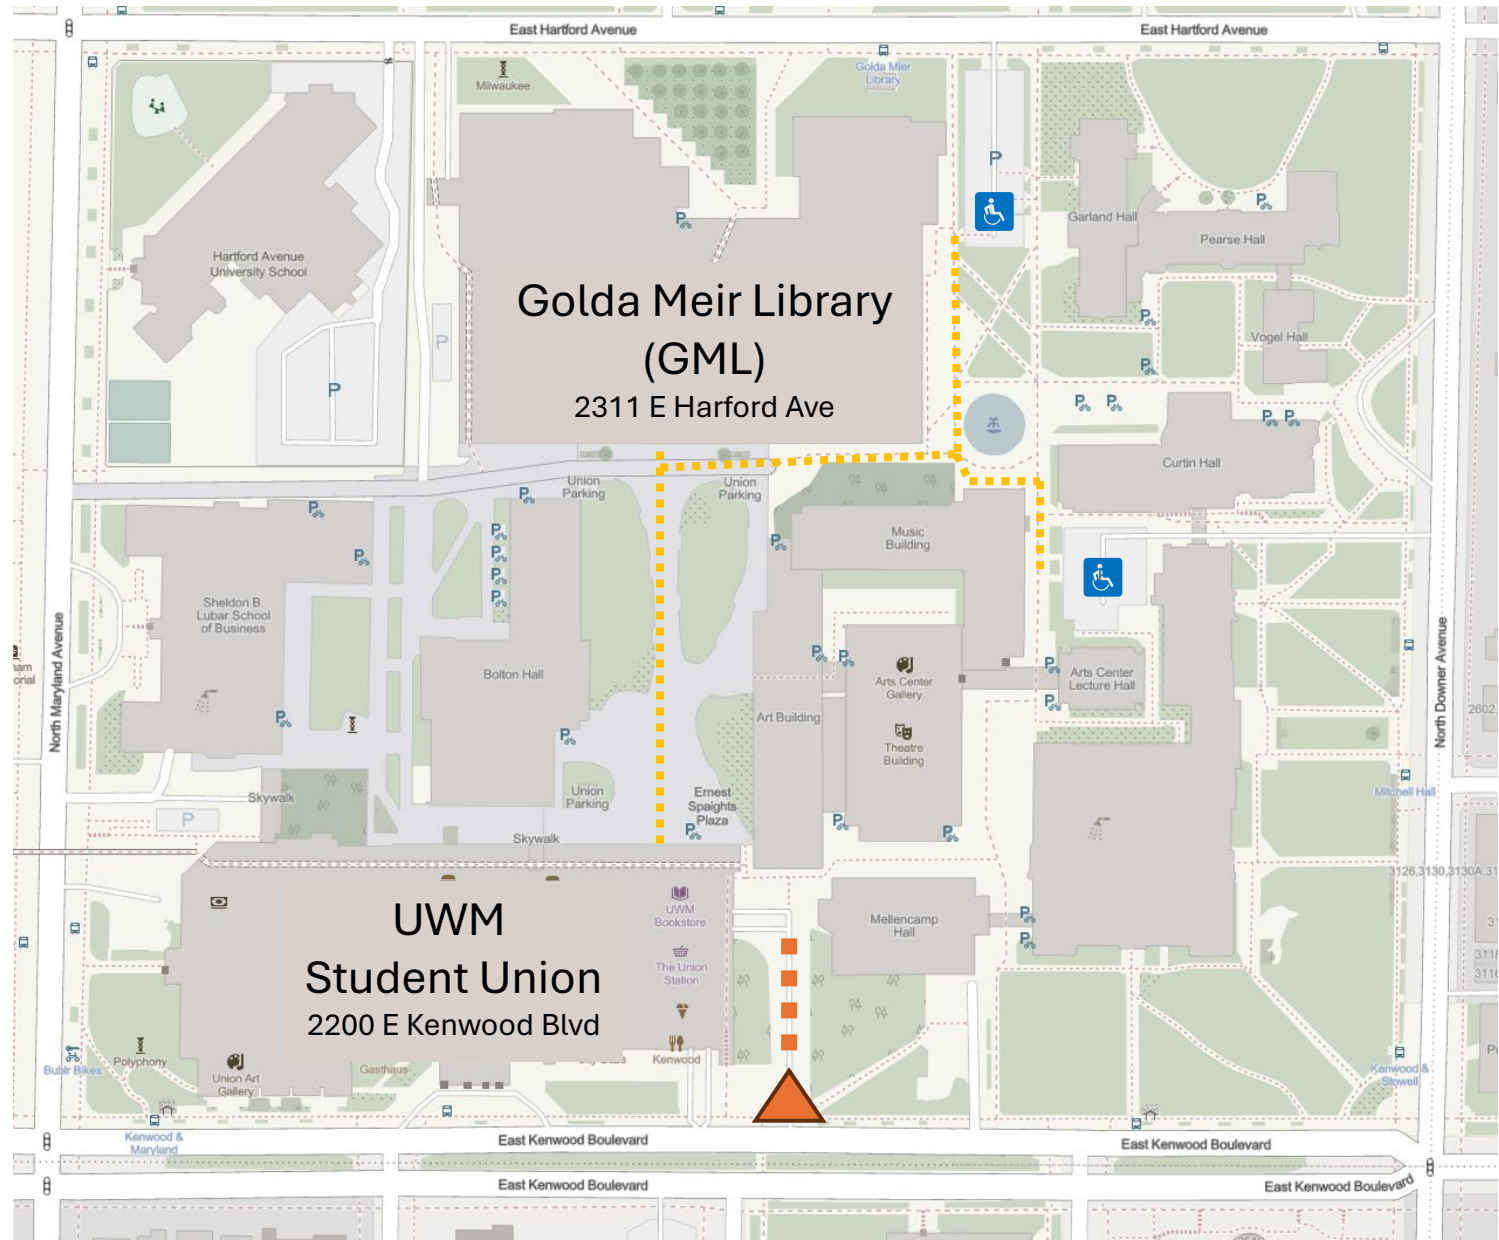

Parking Instructions for Visitors to UWM Golda Meir Library (GML)

 Access to UWM Union Parking Garage Including ADA Parking (2200 E Kenwood Blvd)

 Additional, surface lot ADA Parking with shorter route to GML

Pedestrian route(s) to GML

Visitor Route to Golda Meir Library Conference Center

1- Enter Library and Proceed to Elevator

2- Exit Elevator at Level 4