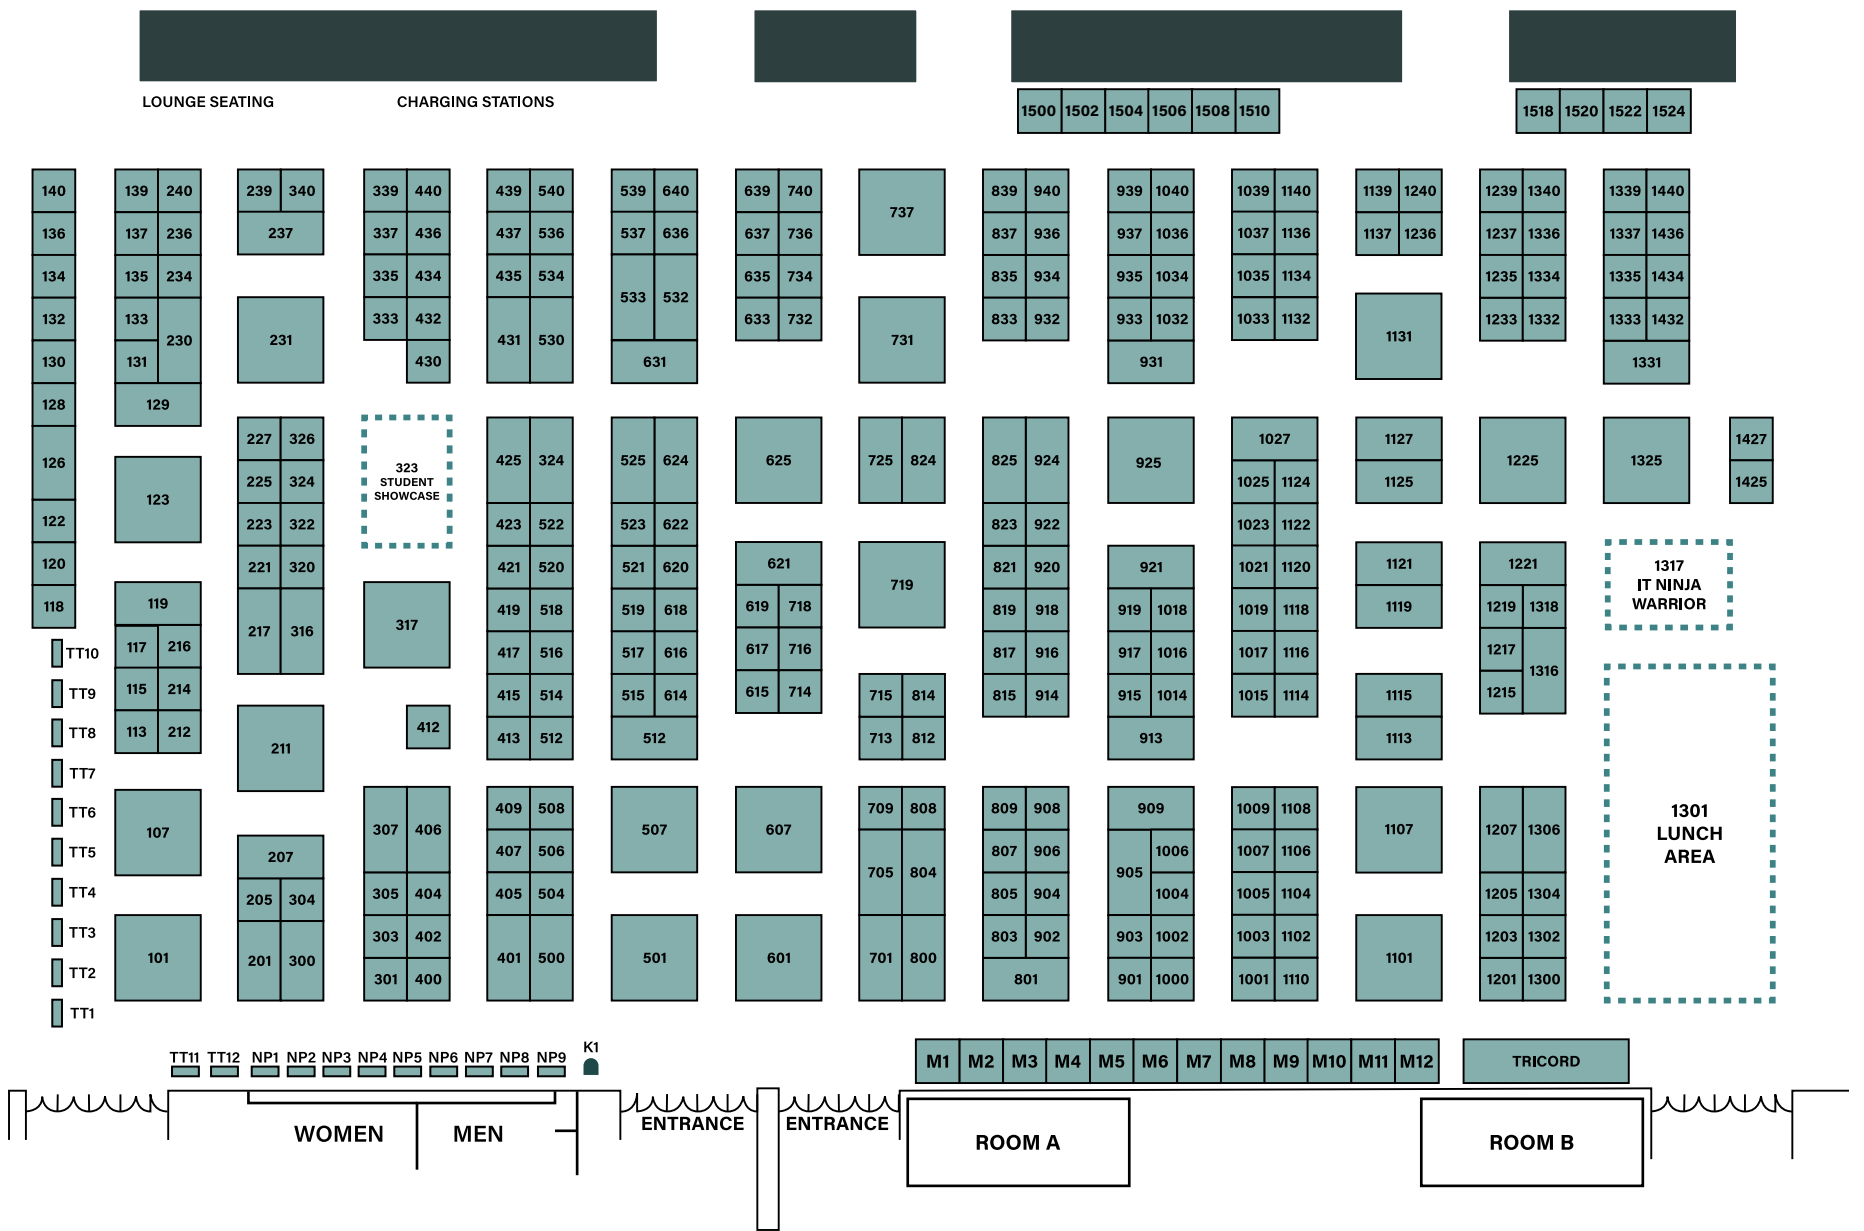

64th ANNUAL CITE CONFERENCE EXPO HALL MAP

SAN DIEGO CONVENTION CENTER
EXHIBIT HALLS D&E
SAN DIEGO | NOVEMBER 19-21, 2024

2024 REGISTERED EXHIBITORS

- #/A**
 101VOICE - 531
 2NDGEAR - 1339
 Absolute Software Inc - 713
 Acer America Corp - 902
 acre security - 1334
 Action1 - 536
 Advance Classroom Technologies - 1113
 Advanced Network Devices - 221
 Advent Tech, Inc - 126
 Aequitas Solutions - 539
 Aeries - 507
 AGiRepair - 1127
 AGParts Education - 500
 Algo Communication Products Ltd. - 709
 Alma Technologies - 236
 American Time - 1039
 AMS.NET - 211
 Apollo Education Systems, Inc. - 939
 Aptegy - 633
 Arctic Wolf - 1336
 Arey Jones Educational Solutions - 1101
 Arista Networks - 120
 AristotleK12 - 1233
 Artome USA - 223
 Astound Business Solutions - 434
 Ativion-Contentkeeper - 819
 AtlasIED - 514
 Audio Enhancement - 519
 Automox - 437
 AVer Information - 915
 AVID Products - 922
 Axis Communications - 1007
- B**
 Baicells Technologies - 337
 BalanceBox/e-Box - 1131
 Barracuda - 207
 BDJtech - 808
 Belkin International - 402
 BenQ Education - 1125
 BlackBerry - 506
 BlocksI - 101
 Blue Violet Networks - 637
 Bluum - 128
 Bolton Install Pros. - 715
 BorderLAN INC. - 621
 Bosch Security Systems, LLC - 316
 Brenthaven | Gumdrop - 839
 Bretford - 714
 Bump Armor - 1003
 ByteSpeed - 432
- C**
 C1 - 924
 Canon Solutions America - 405
 Capitol Tech Solutions - 1036
 CareHawk - 134
 CatapultEMS x CENTEGIX - 622
 CDW Education - 719
 Centripetal - Kiosk 1
 Chargatech - 1504
 Charter Communications - 122
 Check Point Inc - 137
- Chromebookparts.com - 734
 Cidi Labs - 636
 ClassDojo - 807
 ClassLink - 401
 Clear Touch - 913
 Clever - 901
 Cloudflare - 240
 CodeStack | San Joaquin County Office of Education - 421
 Comcast Business - 201
 Commvault - 404
 Connection Public Sector Solutions - 903
 Coram - 1508
 CrowdStrike - 303
 CSM Consulting - 916
 CTL - 217
 CyberData - 908
- D**
 Data Center Warehouse, LLC - 440
 Data Impressions - 231
 DataON - 307
 Datapath Inc - 1302
 DeepL - 736
 Deledao - 639
 Dell - 119
 Diamond Assets - 1002
 Digital Scepter - 513
 directprint.io - 1018
 Droplet - 524
 Dynabook Americas, Inc. - 131
- E**
 Eaton Corporation - 1201
 ECS Imaging Inc - Laserfiche - 1040
 Edlio - 1114
 Ednetics - 1037
 Edupoint - 725
 eGlass / Hovercam - 1520
 EHP Solutions - 1239
 EKC Enterprises - 1306
 Elastic - 239
 ELB Education - 1121
 ELMO USA Corp - 430
 Emergent Technology Services Inc. - 718
 EntrySign - 1425
 Epson America, Inc - 740
 ErateSync - 1522
 Ericsson Enterprise Wireless Solutions - 1106
 ESET - 1100
 Extreme Networks - 225
 Extron - 431
 Eyep Solutions Inc - 320
- F**
 F3 Law - 1219
 FileWave - 439
 Fluke Corporation - 614
 Focus School Software - 1016
 Follett Software - 1140
 Forsyte Guardian 365 - 504
 Fortinet - 317
 Forward Education - 1518
 Friday ai - 1037
 Frontline Education - 1316
- G**
 Gaggle - 515
 Genetec - 1009
 GigaKOM - 1015
 Global Cellutions
- Distributions - 1236
 Global CTI - 925
 Global Recomp - 1440
 GoGuardian - 920
 Golden Star Technology Inc. - 914
 GoTrustID Inc. - 809
 GradeCam - 640
 Granite - 833
 Granite Data Solutions - 803
 Graybar - 1337
- H**
 Hanwha Vision - 906
 Hapara - 1004
 Helios Ed - 520
 Higher Ground Gear - 1034
 Howard Technology Solutions - 123
 HP - 625
 HPE Aruba Networking - 1107
- I**
 IBENZER, Inc. - 812
 iboss - 1017
 Identity Automation - 904
 IDIS Americas - 937
 IMTLazarus - 1432
 Incident IQ - 1225
 Infinite Campus - 632
 Infinity Communications - 406
 Infobox - 423
 Infor - 1436
 Informed K12 - 517
 Insight Public Sector - 300
 Instructure - 1014
 IRIS, Inc (A Canon Company) - 1237
 ISSSQUARED Inc. - 135
 itopia - 1134
 IVS - 825
- J**
 Jamf - 512
 JAR Systems - 618
 Johnson Controls - 1304
 JourneyEd - 940
 Juniper Networks - 909
- K**
 K S Telecom, Inc - 620
 K12HSN - 415
 Kajeet - 130
 Kami - 435
 Kensington - 1500
 Kellogg & Sovereign Consulting - 821
 Kyocera Document Solutions West - 935
- L**
 Learning.com - 936
 Lenovo Education - 1325
 LG Business Solutions - 335
 Lightspeed Systems - 800
 Lightspeed Technologies - 805
 Linewize - 824
 LINQ - 1001
 LocknCharge - 115
 Logitech - 635
 Lumio - 324
 Lumu Technologies - 934
- M**
 Managed Methods - 705
 Maverick Networks - 333
 Maxcases - 339
 MediaTek - 1221
 Merlyn Mind - 1006
 Meter - 412
 MGT - 117
 Microsoft - 601
 Milestone Systems Inc. - 1318
 Mimecast - 732
 Mitel - 234
 Motorola Solutions - 518
 MSI - 918
- N**
 N1 Critical Technologies - 1023
 Neptune Navigate - 340
 Netsync - 140
 NetXperts LLC - 1333
 Newline Interactive - 737
 Newsela - 1217
 NIC Partners - 931
 NinjaOne - 1335
 Nth Generation - 216
 Nutanix - 1032
 NutKase - 419
- O**
 Omniler t- 932
 OnDataSuite - 407
 OSI Globa I- 1340
 Oxford Computer Group - 1136
- P**
 Palo Alto Networks - 501
 Panduit - 921
 ParentSquare - 508
 PEPPM - 1205
 PN California Inc - 1215
 Power Technologies - 533
 PowerGistics - 523
 PowerSchool - 607
 PRAone by QUIVX - 1215
 Promethean - 1124
 Proofpoint Inc - 1300
- Q**
 Qball by PEEQ - 1332
 Quest - 409
- R**
 RackSimply - 537
 Rapid7 - 1510
 Renaissance - 521
 Rhombus - 230
 Ricoh Document Scanners - 617
 Ricoh USA, Inc. - 616
 Rise Vision - 716
 Riverside Technologies Inc. (RTI) - 1033
 Rubrik - 522
 RUCKUS CommScope - 804
- S**
 Salesforce - 1502
 Salient Systems - 1025
 SameGoal Inc - 1203
 Samsung Electronics America - 530
 Santa Clara County Office of Education - 1139
 Sapling, Inc. - 115
 Schneider Electric - 129
 School Device Coverage - 1235
 SchoolBuys - FoundationCCC - 304
- Second Life Mac - 1115
 Securely - 1120
 Seevid - 1035
 Sehi Computer Products Inc. - 905
 SentinelOne - 835
 Serban Sound and Communications - 227
 Sharp Electronics - 301
 SHI - 1118
 Sidepath - 1021
 Singlewire Software - 516
 SMART Technologies - 322
 Softchoice - 701
 Softdocs - 525
 Splashtop - 436
 SPURR - 815
 SacPower - 1019
 Sterling - 817
 Stryker - 1104
 STS EDUCATION - 1027
 SupplyMaster, Inc. - 823
 SysCloud Inc. - 1000
 SyTech Solutions - 615
- T**
 TCP Software - 133
 TeachLogic-Williams AV - 837
 Tech to School - 326
 Techprotectus Inc - 212
 Tempus - 1132
 TEQlease Education Finance - 1116
 ThinkGard - 1434
 ThreatDown by Malwarebytes - 801
 THREATHUNTER.AI - 1524
 Time & Alarm Systems - 814
 Tools4ever - 619
 TPx - 413
 Trafera - 425
 Twotrees Technologies LLC - 624
 TWT Audio / ThinkWrite Technologies - 1240
- U**
 Unitrends - 214
 Upper Edge Technology - 136
 UZBL - 205
- V**
 V7 Ingram Micro - 1102
 Valcom - 237
 Vasion Print, formerly PrinterLogic - 400
 VectorUSA - 1108
 Veeam Software - 919
 Verkada - 1207
 Vertiv - 1506
 ViewSonic Corp - 107
 Visual Edge IT - 540
 Vivacity Tech - 731
 Vivi - 1005
 VOLT - 118
- W**
 Wahsega - 139
 Wasabi Technologies - 917
 Wesco - 132
 West Coast Cable - 534
 WilsonPro - 113
 Wizefloor - 1427
 Worth Ave Group - 933
 Wyebot, Inc. - 1122
- X**
- Y**
- Z**
 ZooGue Inc/ZUGUCASE - 305
 Zoom - 417
- Non-Profits & Startups**
 Association of California School Administrators
 Brightlio, LLC - TT7
 California School Information Services
 California State Library
 COMPASS
 Center for Internet Security
 CIS / MS-ISAC
 CITE
 Class Chat Inc. - TT6
 Common Sense Education
 CUE
 Ed Tech JPA
 Factors Education - TT10
 K-12 Consulting - TT4
 Lower Forty LLC - TT11
 nuXight, Inc - TT1
 San Diego County Office of Education - TT3
 SHLB Coalition
 Siras Systems - TT5
 Student Achievement Systems - TT12
 US Academic Esports League - TT8
 Vizipp Inc. - TT9
 Win Elements LLC - TT2