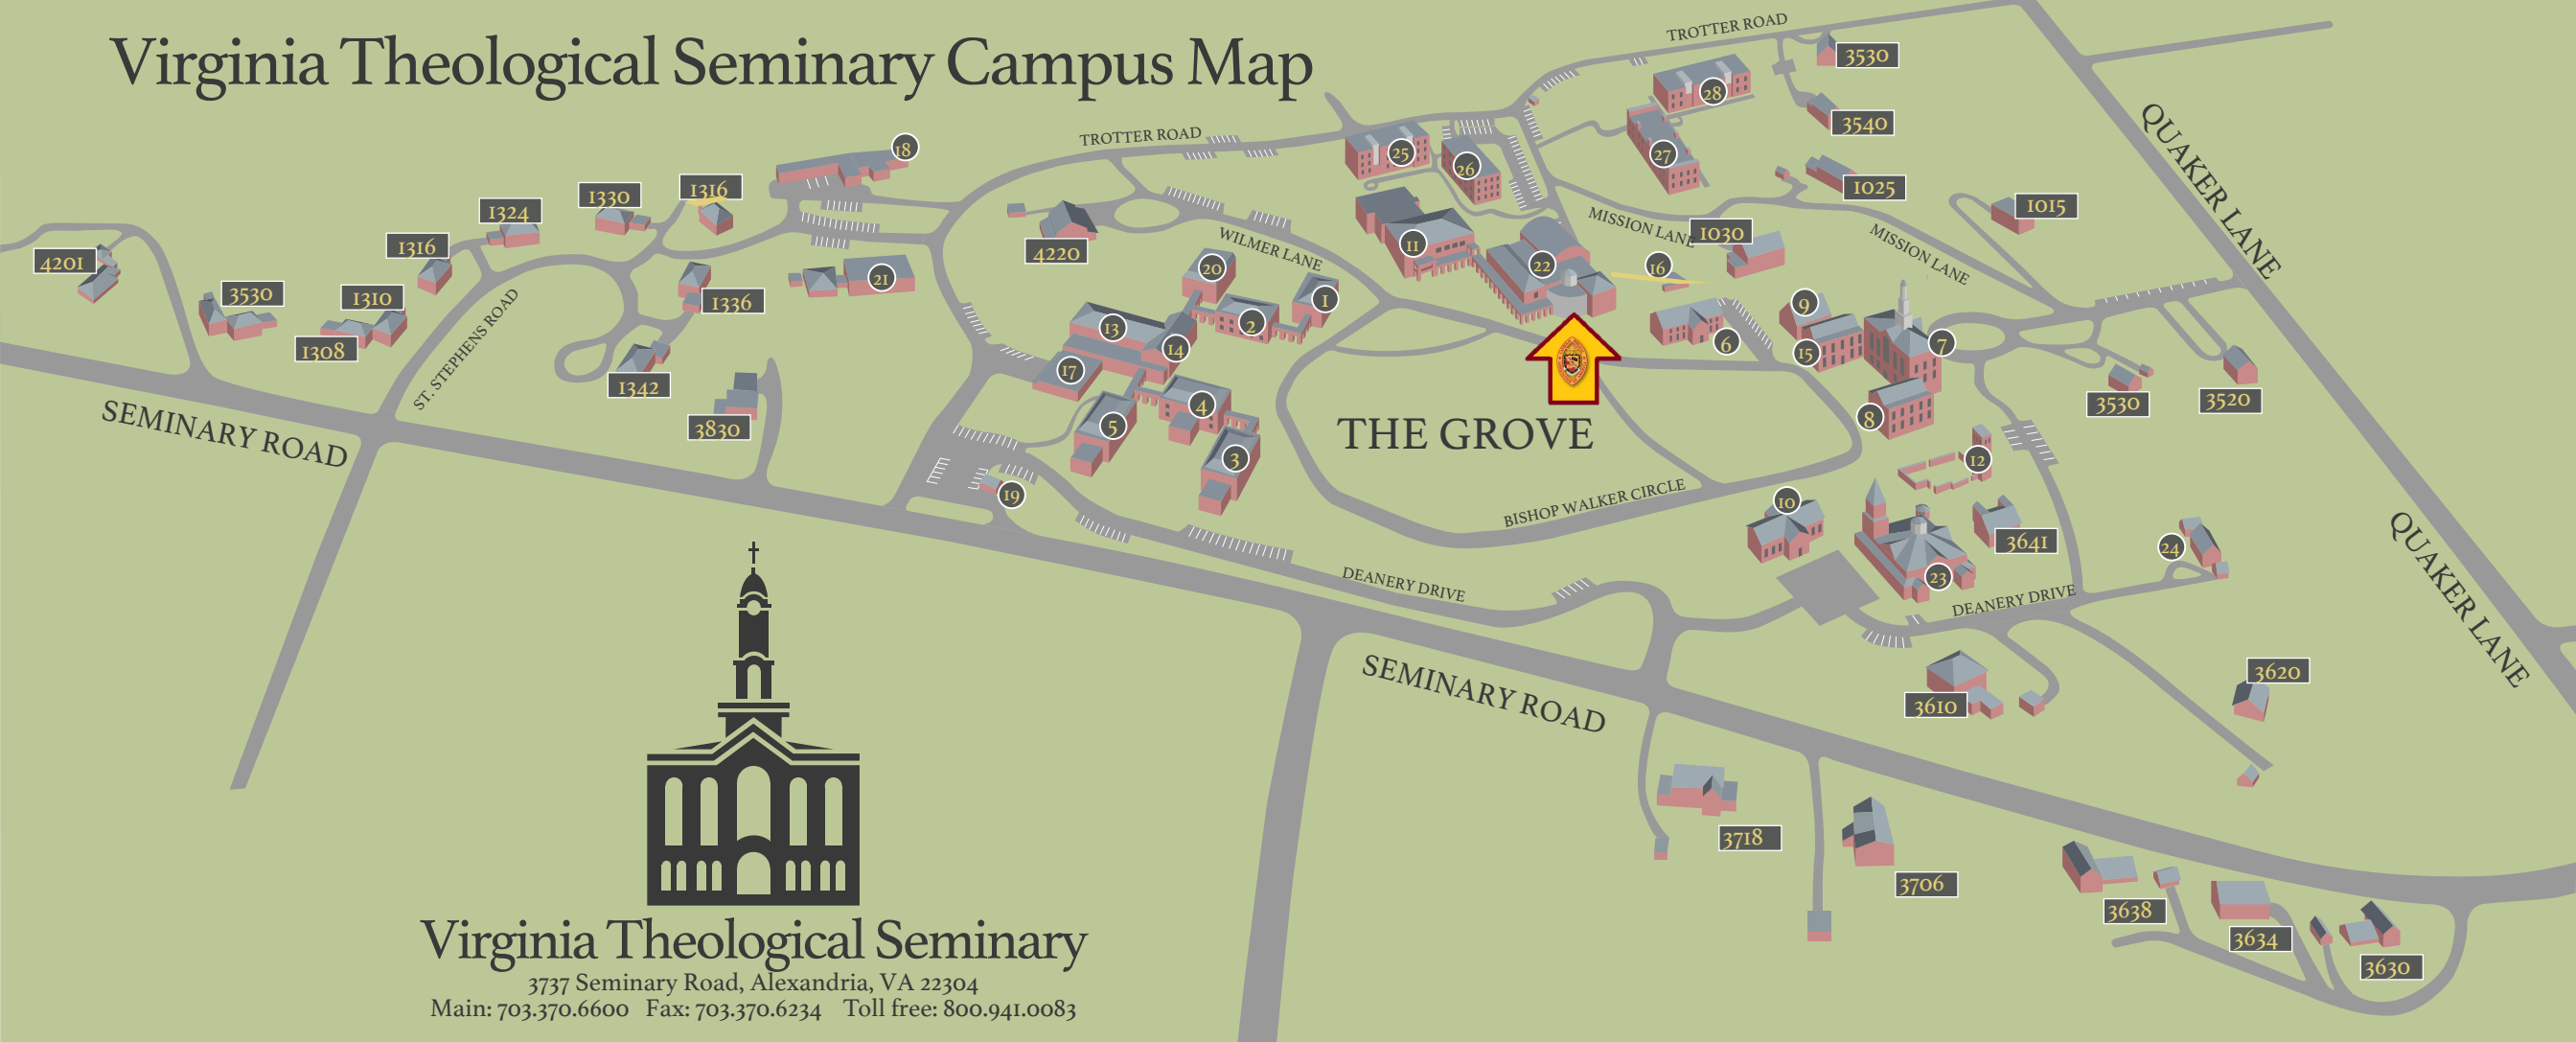

# Virginia Theological Seminary Campus Map

Virginia Theological Seminary  
 3737 Seminary Road, Alexandria, VA 22304  
 Main: 703.370.6600 Fax: 703.370.6234 Toll free: 800.941.0083

- |                                   |                             |                            |
|-----------------------------------|-----------------------------|----------------------------|
| 1 Wilmer Hall                     | 11 The Bishop Payne Library | 21 Butterfly House         |
| 2 Johns Hall                      | 12 Chapel Garden            | 22 Addison Academic Center |
| 3 Madison Hall                    | 13 Refectory                | 23 Immanuel Chapel         |
| 4 Moore Hall                      | 14 Scott Lounge / 1823 Cafe | 24 The Deanery             |
| 5 St. George's Hall               | 15 Bohlen Hall              | 25 White Oak               |
| 6 Sparrow Hall                    | 16 Boiler House             | 26 Silver Maple            |
| 7 Aspinwall Hall                  | 17 Kitchen                  | 27 Vickery                 |
| 8 Meade Hall                      | 18 Maintenance              | 28 Red Bud                 |
| 9 Key Hall                        | 19 Post Office              |                            |
| 10 Welcome Center (Packard-Laird) | 20 Price Hall               |                            |