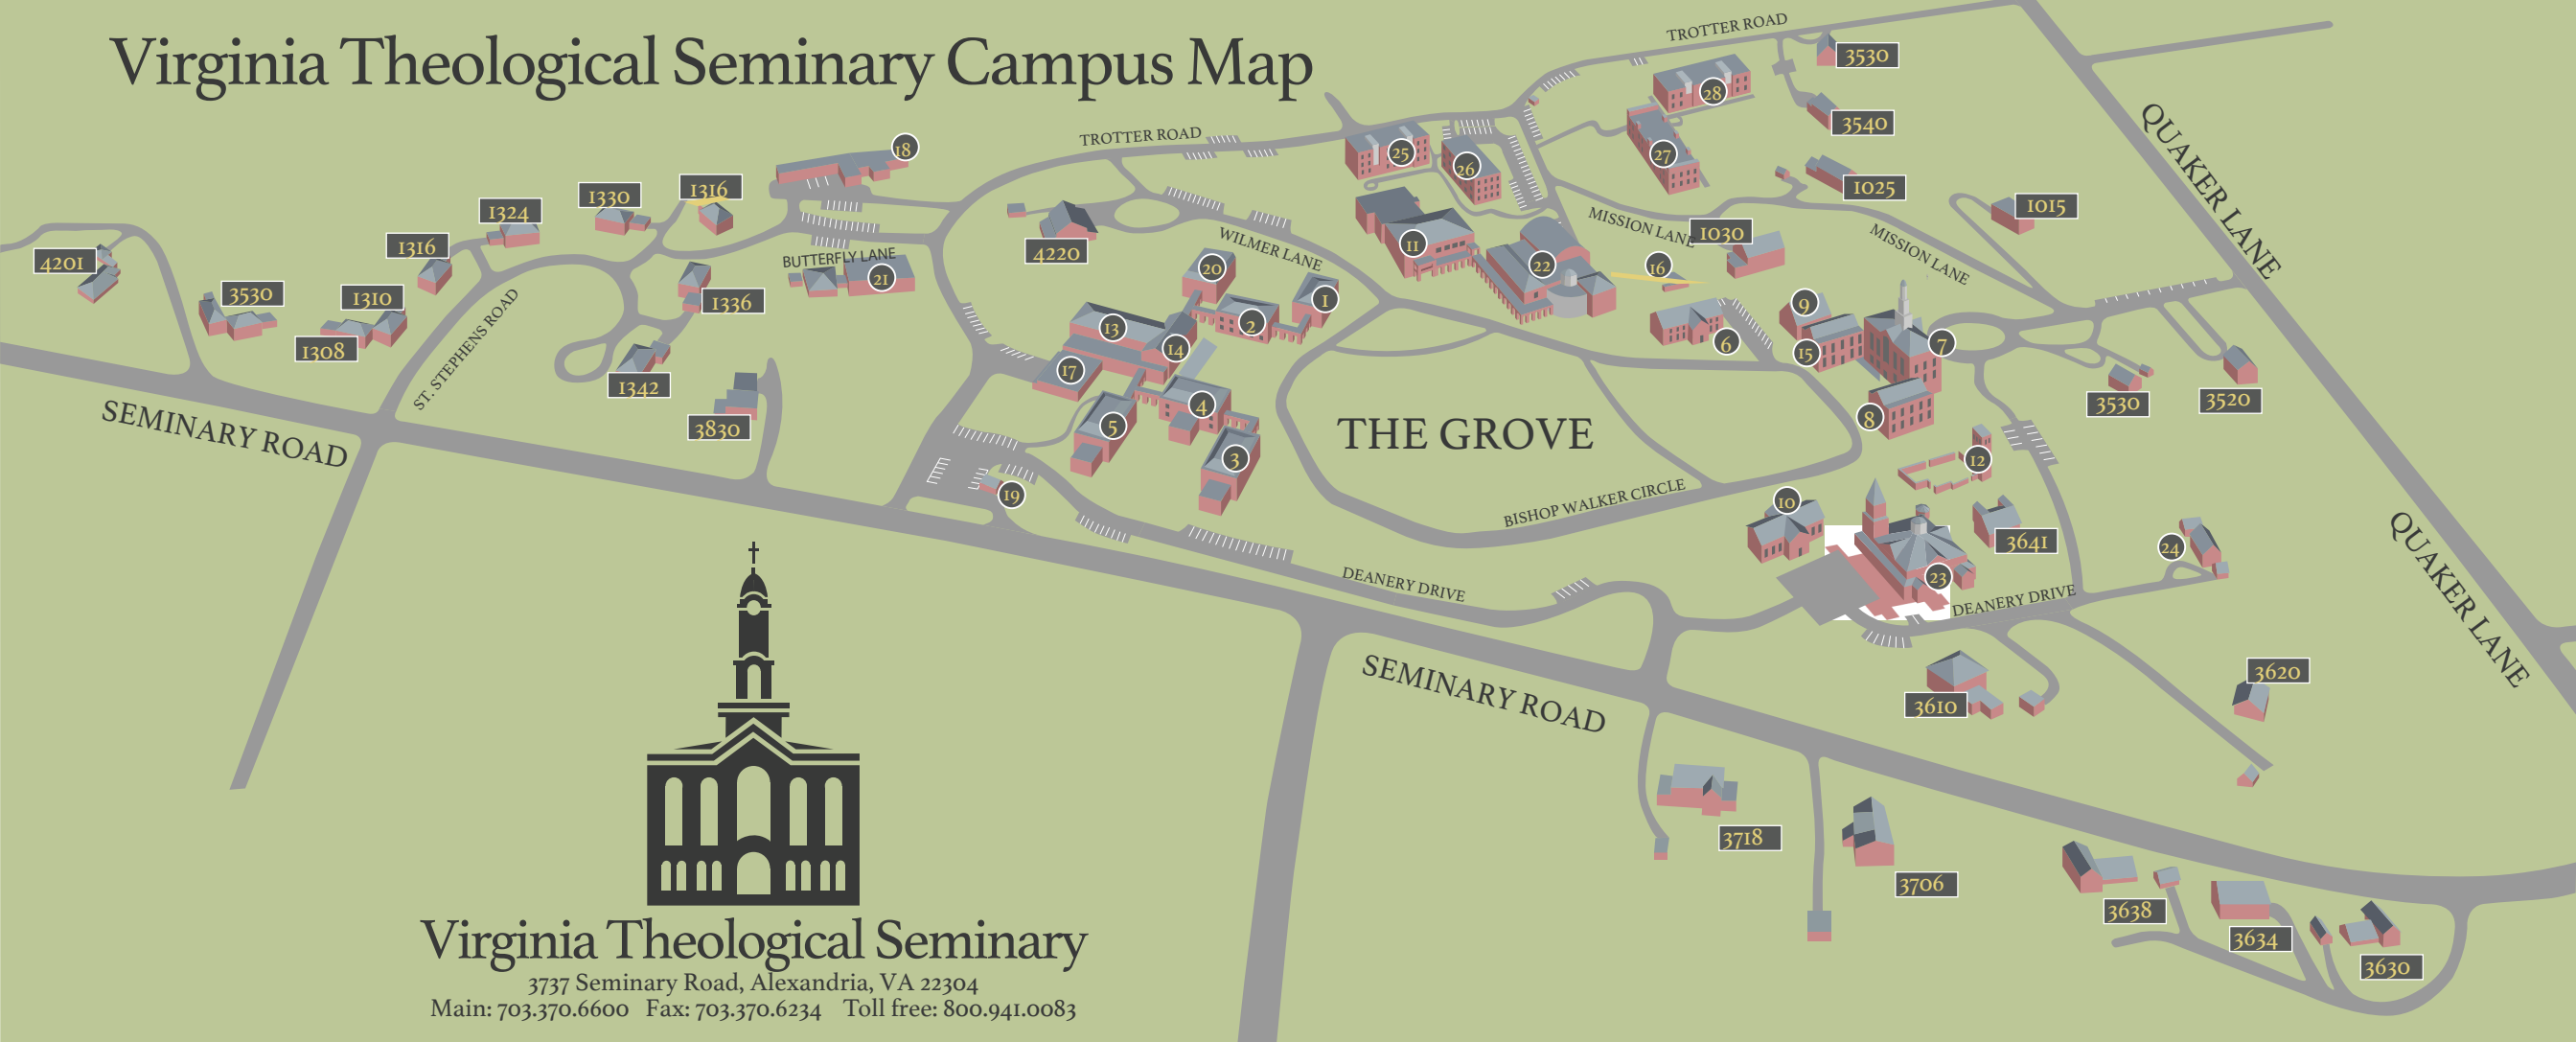

Virginia Theological Seminary Campus Map

Virginia Theological Seminary

3737 Seminary Road, Alexandria, VA 22304
 Main: 703.370.6600 Fax: 703.370.6234 Toll free: 800.941.0083

- | | | |
|-----------------------------------|-----------------------------|----------------------------|
| 1 Wilmer Hall | 11 The Bishop Payne Library | 21 Butterfly House |
| 2 Johns Hall | 12 Chapel Garden | 22 Addison Academic Center |
| 3 Madison Hall | 13 Refectory | 23 Immanuel Chapel |
| 4 Moore Hall | 14 Scott Lounge / 1823 Cafe | 24 The Deanery |
| 5 St. George's Hall | 15 Bohlen Hall | 25 White Oak |
| 6 Sparrow Hall | 16 Boiler House | 26 Silver Maple |
| 7 Aspinwall Hall | 17 Kitchen | 27 Vickery |
| 8 Meade Hall | 18 Maintenance | 28 Red Bud |
| 9 Key Hall | 19 Post Office | |
| 10 Welcome Center (Packard-Laird) | 20 Price Hall | |