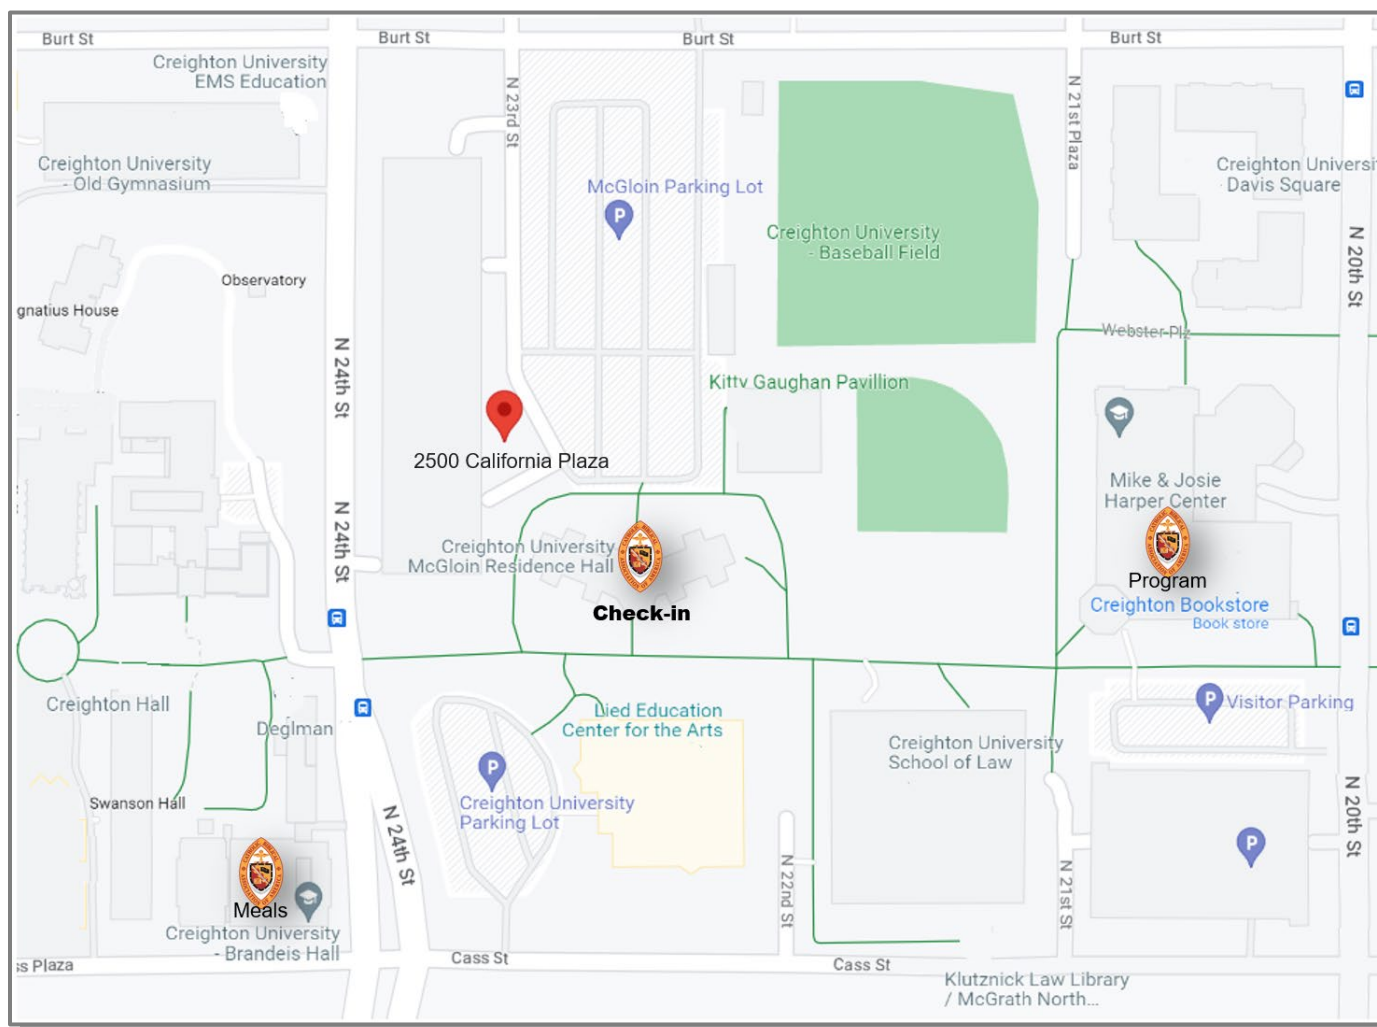

85th International Meeting of CBA

Ride-share / Taxi

- Ask drivers to take you to the main campus address:
2500 California Plaza, Omaha, NE 68178.
- This should lead drivers to take them to Degelman Circle **on 24th Street between Burt and Cass Streets.**

From the East

1. Follow I-80 West across the Missouri River to I-480/Highway 75 (north)
2. Take the exit onto North I-480/Highway 75
3. Once on I-480/Highway 75, stay in the middle lanes and follow the Highway 75/Eppley Airfield split
4. Take the first exit (Cuming Street) off of Highway 75 after I-480/Highway 75 split
5. Exit, turn right onto Cuming Street
6. Turn right onto 24th Street.
7. Follow 24th Street to Cass Street (located just before the I-480 underpass), turn left, and make an immediate left into the Visitor Parking Lot at the northeast corner of 24th and Cass Streets, next to the Lied Performing Arts Building.

From the West

1. Follow I-80 East to the I-480 (Downtown) exit
2. On I-480/Highway 75, stay in the middle lanes and follow Highway 75/Eppley Airfield split
3. Take the first exit (Cuming Street) off of Highway 75 after I-480/Highway 75 split
4. Exit, turn right onto Cuming Street
5. Turn right onto 24th Street
6. Follow 24th Street to Cass Street (located just before the I-480 underpass), turn left, and make an immediate left into the Visitor Parking Lot at the northeast corner of 24th and Cass Streets, next to the Lied Performing Arts Building

From the North

1. Follow I-29 South to I-480 West, exit 53B
2. Follow I-480 across the Missouri River into Omaha; take exit 4/Dodge Street
3. Continue straight on Dodge toward 24th Street
4. Turn right onto 24th (head north for about 1/2 mile) to Cass Street
5. Turn right onto Cass, and make an immediate left into the Visitor Parking Lot at the northeast corner of 24th and Cass Streets, next to the Lied Performing Arts Building