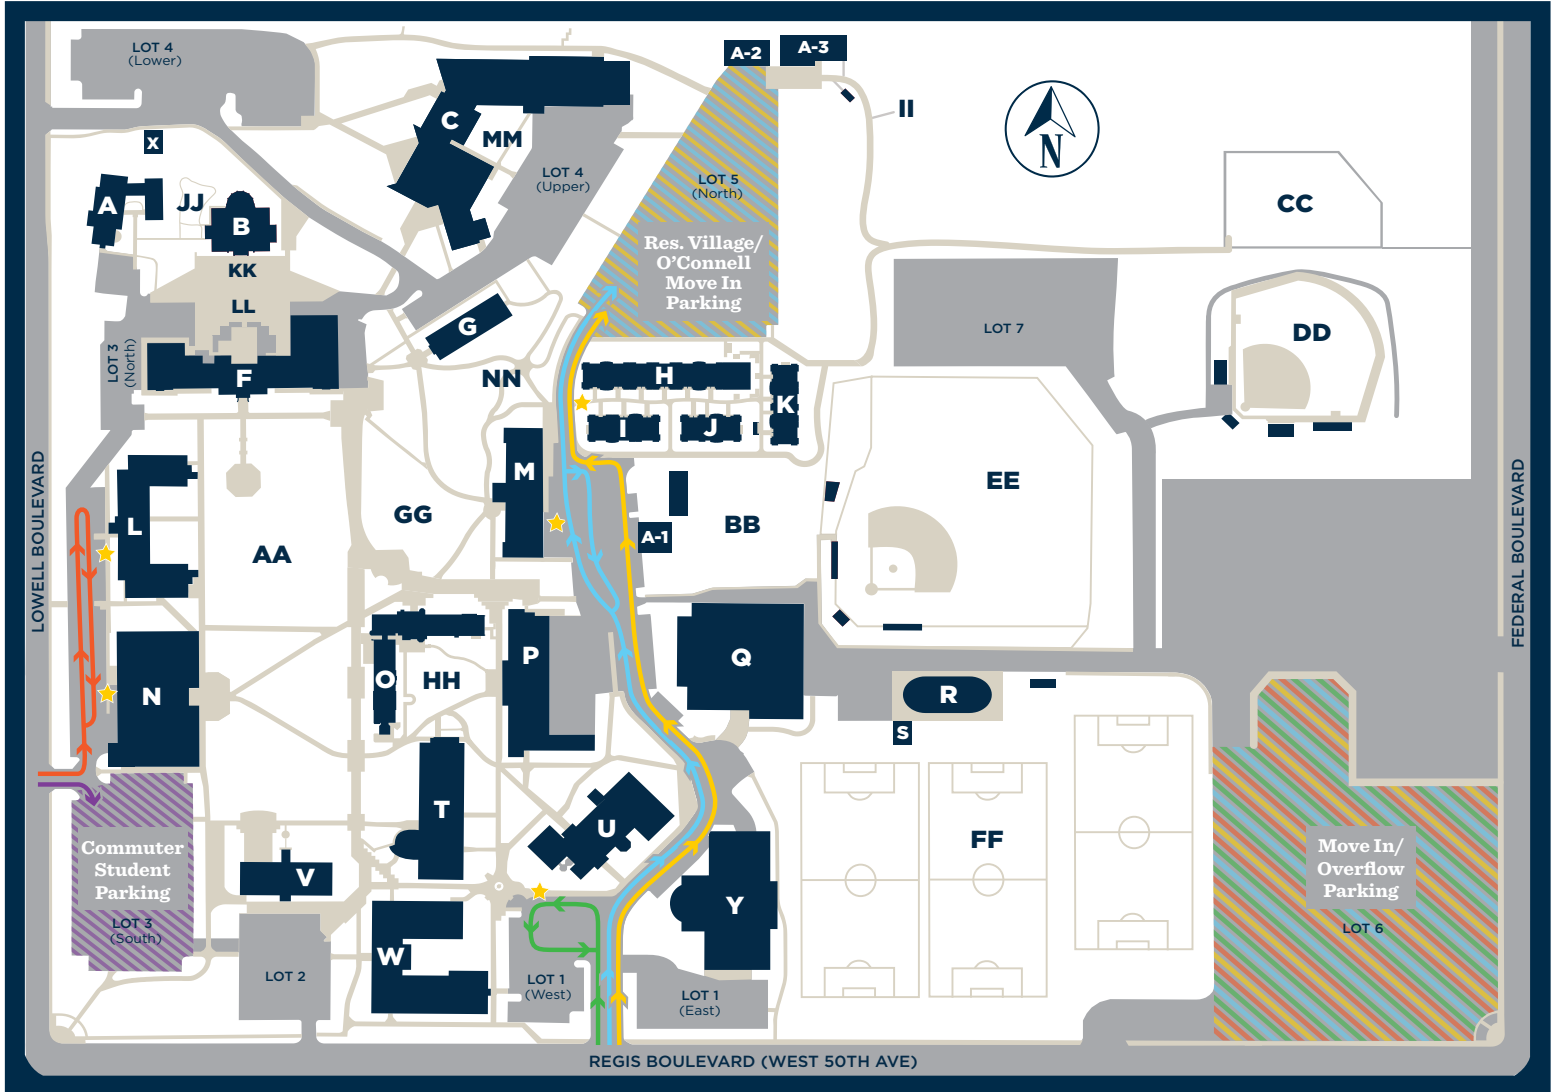

Regis University Northwest Campus *Parking*

Buildings

- A** Jesuit House
- A-1** Residence Life, Housing & Event Services
- A-2** Classrooms
- A-3** Classrooms, PT Research Lab, OTD/HES Lab
- A-6** Restroom
- B** St. John Francis Regis Chapel
- C** St. Peter Claver, S.J., Hall
- F** Main Hall
- G** O'Sullivan Fine Arts Center
- H** Residence Village 1
- I** Residence Village 2
- J** Residence Village 3
- K** Residence Village 4
- L** West Hall
- M** O'Connell Hall

- N** Student Center
- O** Carroll Hall
- P** DeSmet Hall
- Q** Regis Arena
- R** Ranger Dome
- S** Athletic Fields/ Dome Restrooms
- T** Felix Pomponio Family Science Center
- U** Coors Life Directions Center
- V** Dayton Memorial Library
- W** Loyola Hall
- X** Arboretum Kiosk
- Y** David M. Clarke, S.J., Hall

Fields

- AA** Boettcher Commons
- BB** Beach Field
- CC** Greenspace
- DD** Softball Field

- EE** Baseball Field
- FF** Soccer/Lacrosse Field
- GG** Our Lady of Loretto Grotto
- HH** Hopkins Garden
- II** Walking Path
- JJ** Prayer Garden
- KK** Dillon Plaza
- LL** Fortune Plaza
- MM** GTC Plaza
- NN** Rueckert-Hartman Plaza

- ★ Drop Off Locations
- Orange West Hall Move In Route
- Green DeSmet Hall Move In Route
- Blue O'Connell Hall Move In Route
- Yellow Residence Village Move In Route
- Purple Commuter Student Parking/Route