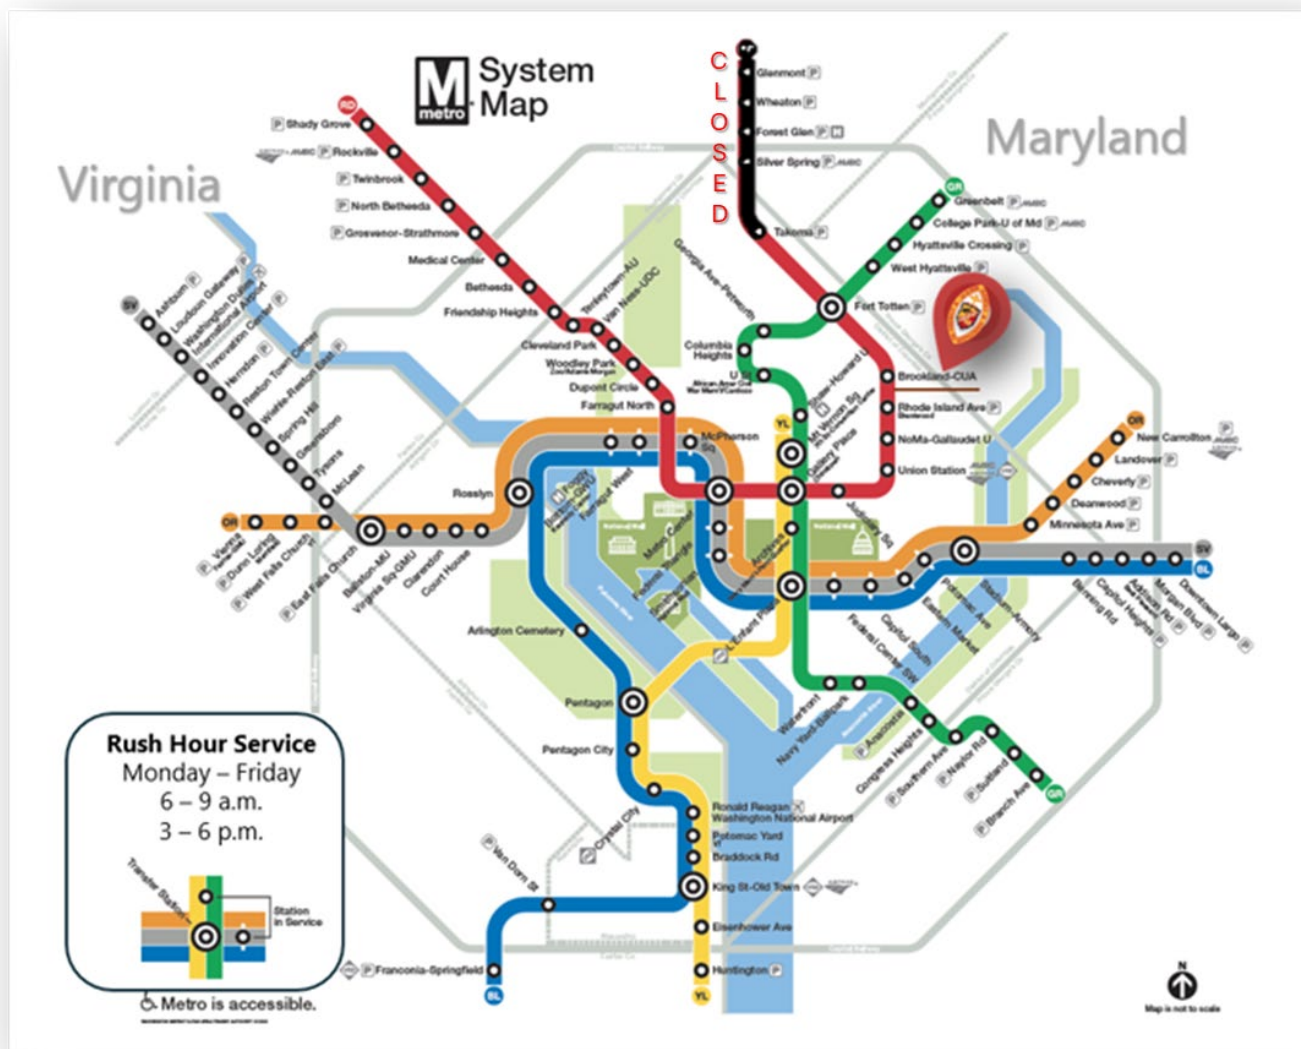

International Meeting of The Catholic Biblical Association of America

METRORAIL MAP

Metro Trip Planner: <https://www.wmata.com/schedules/trip-planner/>

CUA is on the RED LINE at the **Brookland/CUA** station.
Red Line stations from Glenmont to Takoma (north of CUA)
will be closed during the 2024 AGM. Free shuttle buses will
run between those stations. This does not affect travel from
metro area airports and / or Union Station (AMTRAK)

Brookland-CUA

- ↑ Head northwest on Metropolitan Branch Trail toward John McCormack Rd NE (217 ft)|
- ↪ Turn right onto John McCormack Rd NE (33 ft)
- ↪ Turn left toward Cardinal Walk (400 ft)
- ↪ Turn right onto Cardinal Walk (0.1 mi)

Edward J. Pryzbyla University Center

From Metro to the Pryz