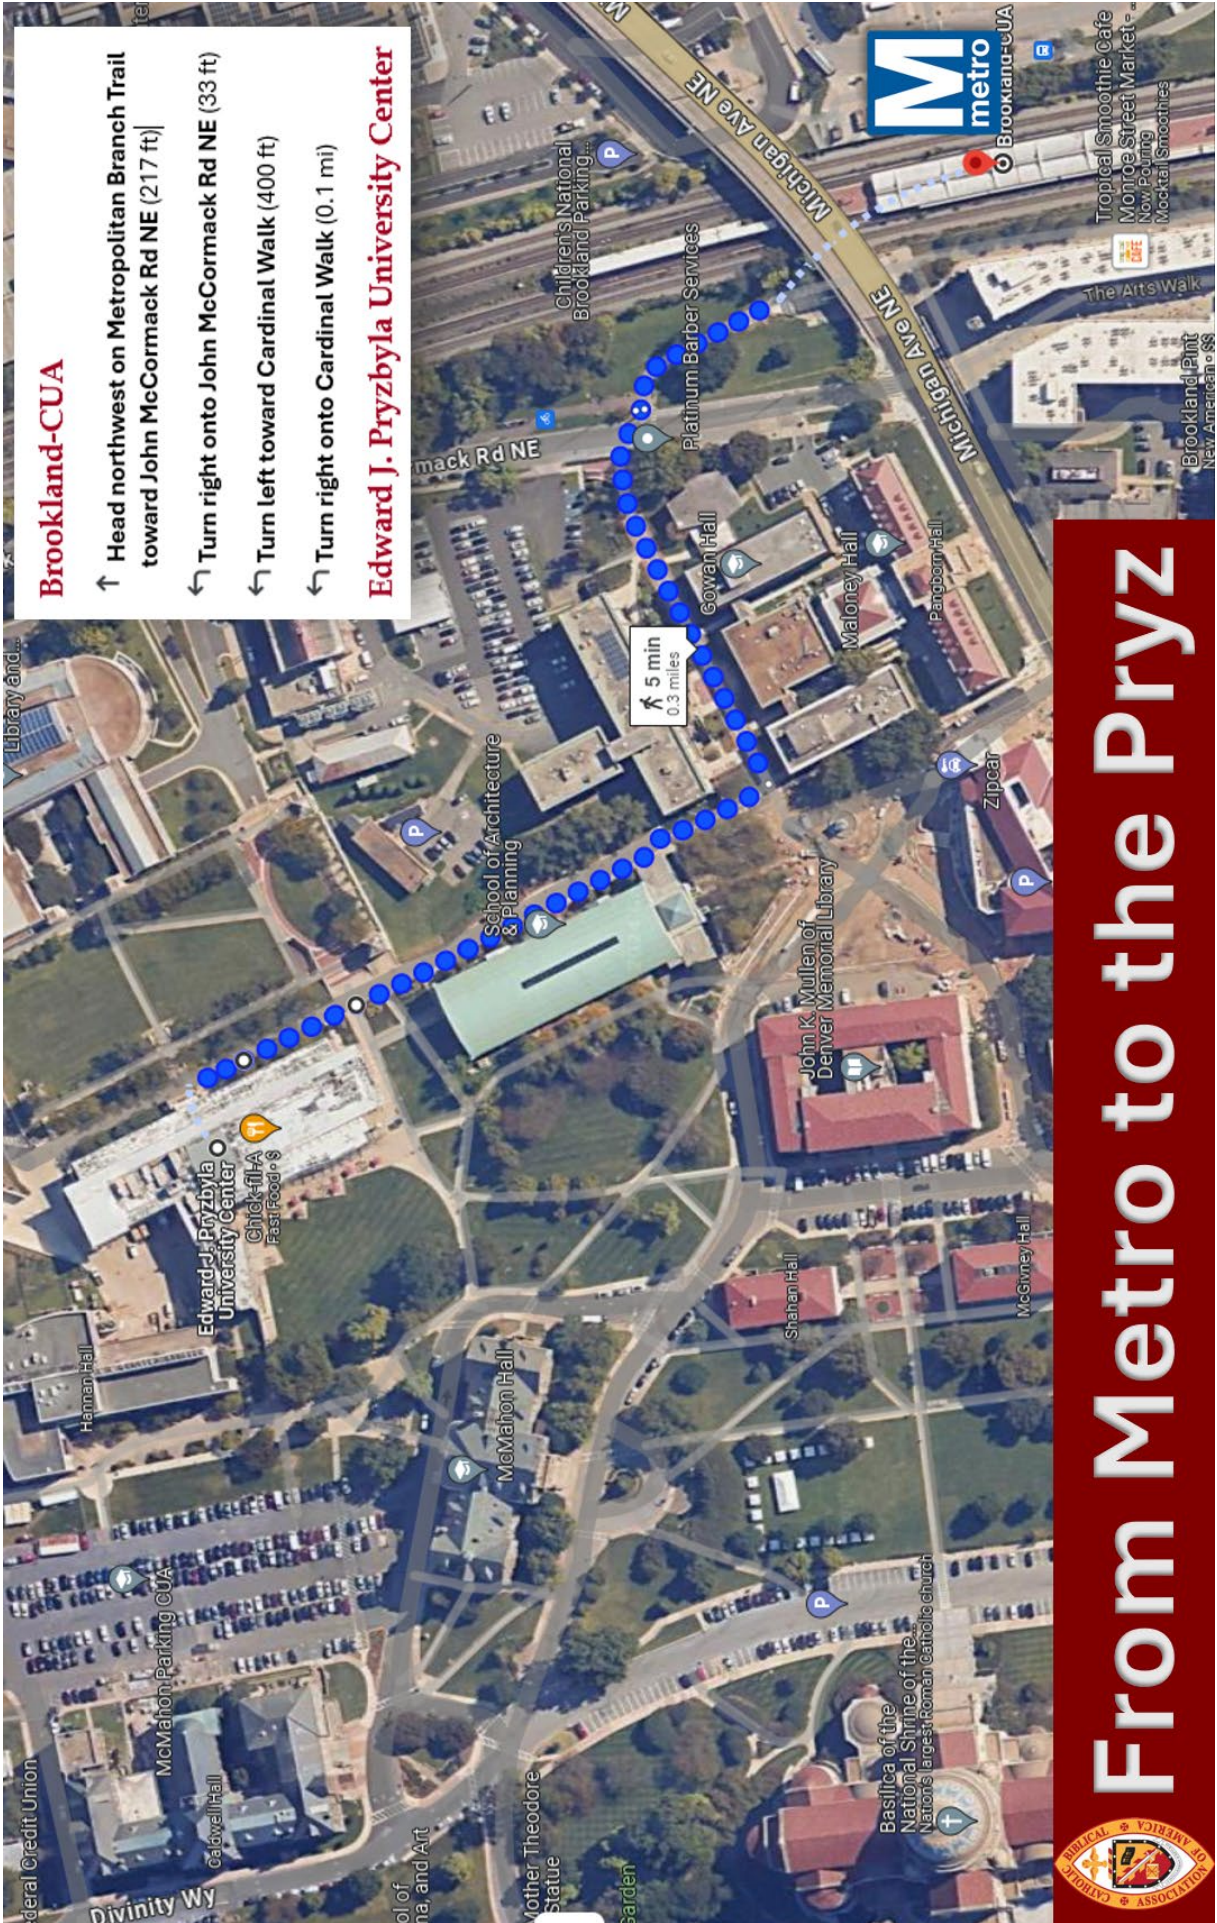

International Meeting of The Catholic Biblical Association of America

METRORAIL MAP

Metro Trip Planner: <https://www.wmata.com/schedules/trip-planner/>

CUA is on the RED LINE at the **Brookland/CUA** station.
Red Line stations from Glenmont to Takoma (north of CUA)
will be closed during the 2024 AGM. Free shuttle buses will
run between those stations. This does not affect travel from
metro area airports and / or Union Station (AMTRAK)

Brookland-CUA

- ↑ Head northwest on Metropolitan Branch Trail toward John McCormack Rd NE (217 ft)|
- ↪ Turn right onto John McCormack Rd NE (33 ft)
- ↪ Turn left toward Cardinal Walk (400 ft)
- ↪ Turn right onto Cardinal Walk (0.1 mi)

Edward J. Pryzbyla University Center

From Metro to the Pryz