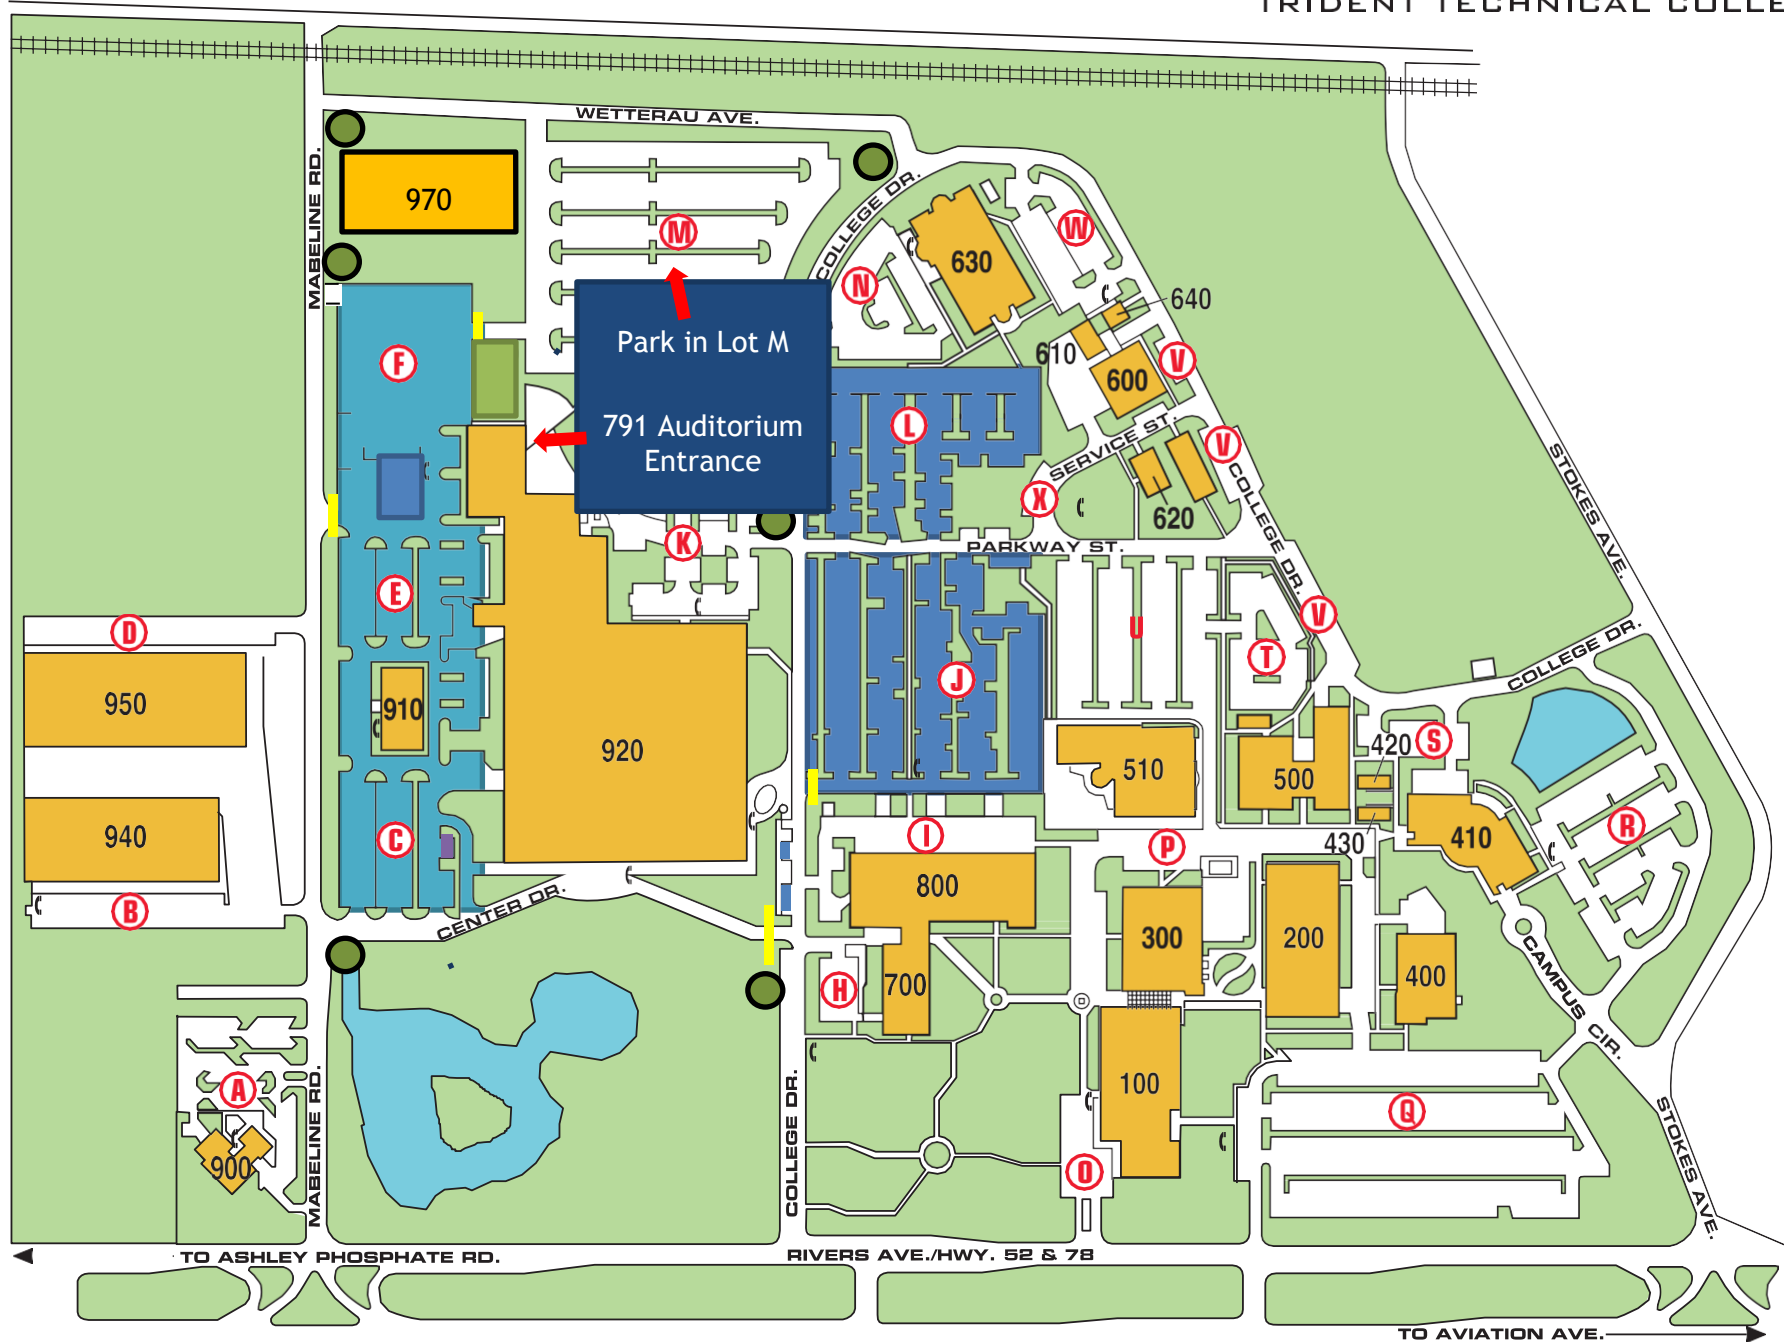

Thornley Campus • 7000 Rivers Avenue, North Charleston •

TRIDENT TECHNICAL COLLEGE

The College Center

at Trident Technical College
843-820-5084

7000 Rivers Ave.
Building 920 Suite 791

From I-26 West

Take Exit 211A (Aviation/Airforce Base)
Merge Right onto Aviation towards Rivers Ave.
Take a left on Rivers Ave.

Take a right on Mabeline Rd.

**This is the Trident Tech NORTH GATE Entrance

Take the fourth right onto Wetterau Avenue

Park in Parking Lot "M".

GPS Address: TTC BLDG 920

If you enter the campus via
College Drive, continue down
College Drive past the building,
past Lot H, I, J, K, and L and turn
into Lot M, on your left.

From I-26 East

Take Exit 209 Ashley Phosphate Rd. – Turn Left onto Ashely Phosphate at the end of the
Ramp.

Take a right on Rivers Ave.

Take a left on Mabeline Rd.

**This is the Trident Tech NORTH GATE Entrance

Take the fourth right onto Wetterau Avenue

Park in Parking Lot "M".