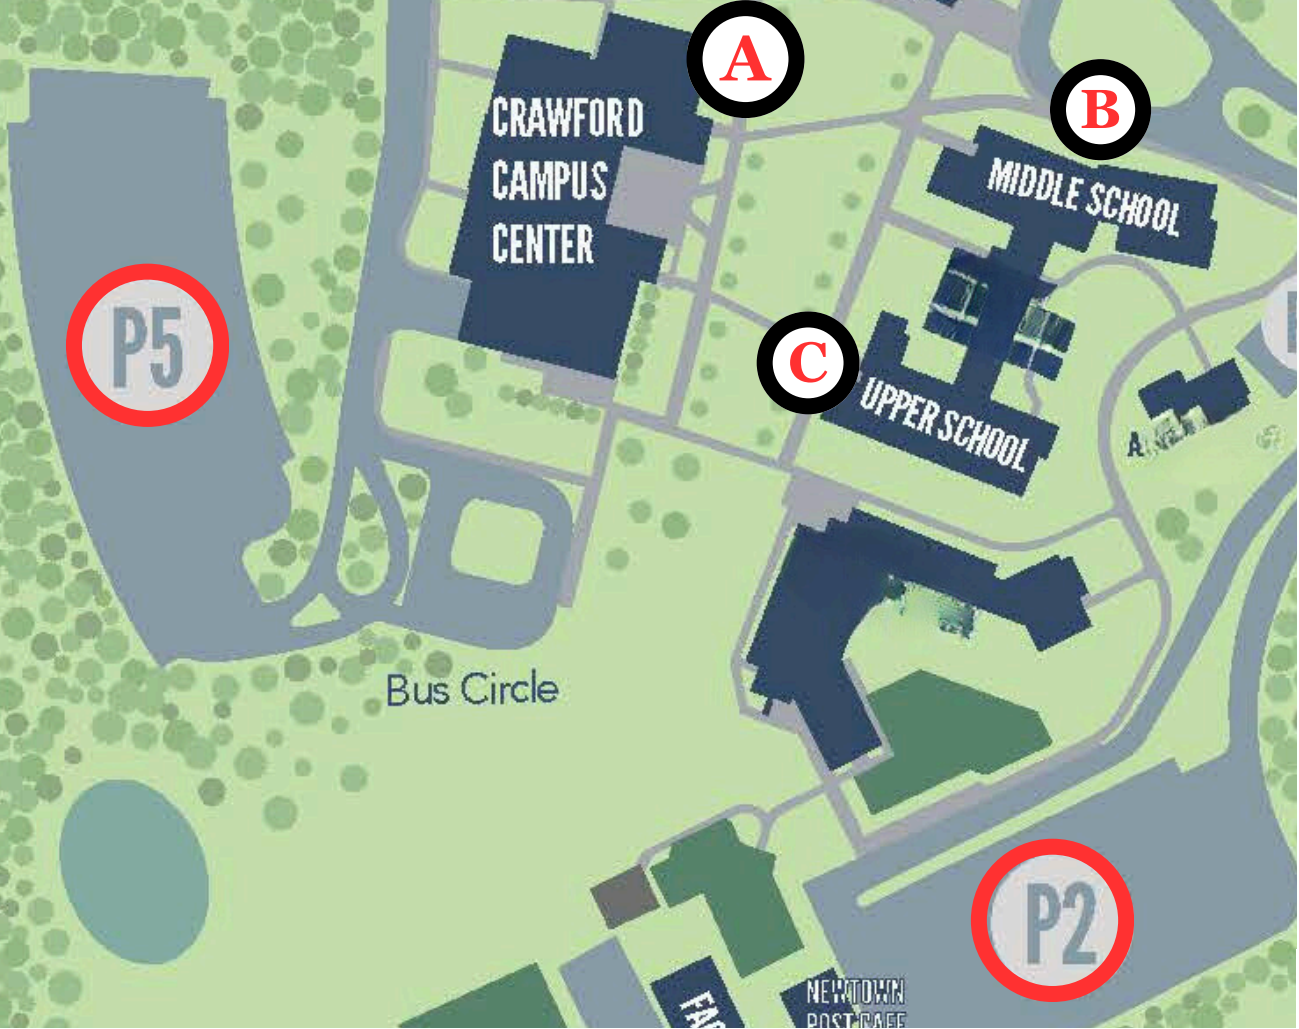

# OUR CAMPUS

1785 Bishop White Drive  
Newtown Square, PA 19073

- A Crawford Campus Center**
- Lobby: Check In
  - Theater: Keynote Presentations

- B Middle School Building**
- All gender restrooms

- C Upper School Building**
- All gender restrooms
  - Breakout Rooms:

**P2 P5 Parking**

1st Floor	2nd Floor	3rd Floor
U102	U204	U301
U103	U206	U306
U104	U207	U307
U105	U214	U308
U111	U215	U309
U112	U217	U317
U113	U219	U319
U115		U321
U116		