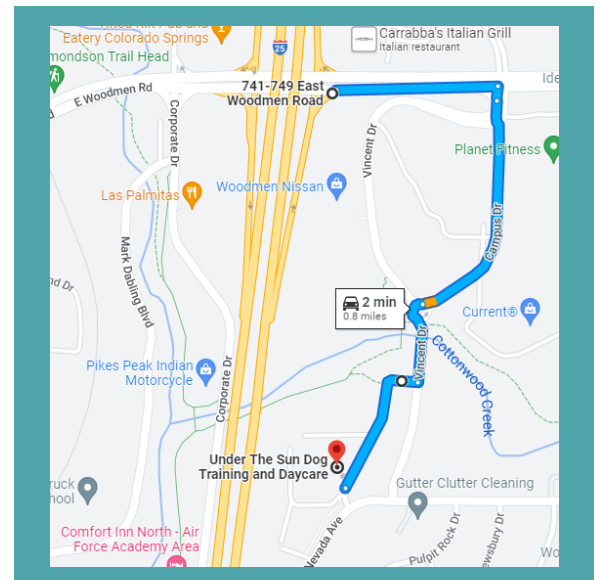

6540 Vincent Drive, Colorado Springs, CO 80918

Directions

From I-25

Exit 149 (East Woodmen Road) from I-25

Head northeast on E Woodmen Rd

Turn right onto Campus Dr/Vincent Dr

At the traffic circle,

take the 2nd exit onto Vincent Dr

Turn right onto Vincent Frontage Rd

Accessible Parking in Main Lot

Call 719-268-0789 for more information