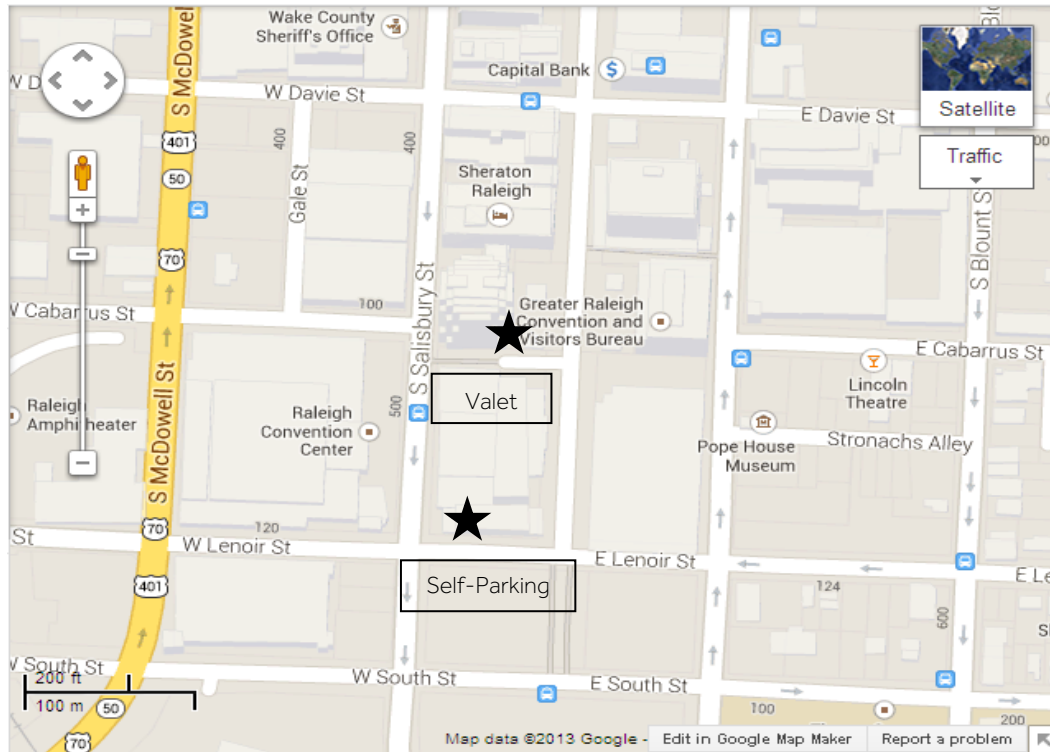

Parking at the Raleigh Marriott City Center

Self- Parking Instructions:

When seeking directions to our hotel via online or GPS systems, you may also input the following address leading directly to the **self-parking** facility attached to the hotel:

100 West Lenoir Street
Raleigh, NC 27601

The **self-parking garage** is located directly off Lenoir Street.

Valet Parking Instructions

If a guest is seeking the main entrance to the hotel it may be accessed as well as our Valet Parking Services by turning left at the light at Fayetteville Street off Lenoir Street (just after the parking garage entrance) which leads to the Porte Cache at the hotel.

Hotel Address: 500 Fayetteville St Raleigh NC 2760.

Parking Rates:

The Raleigh Marriott City Center is adjacent to a 900 space parking garage which serves the convention center and hotel guests alike. Listed below is the current pricing for parking, pricing is subject to change:

- Valet, Overnight, $30 per night
- Self-Parking, Overnight, $15 per night
- Valet, Day Event, $18 per day
- Self-Parking, Day Rate, $3 per hour with a maximum of $15 per day

Marriott Raleigh City Center
500 Fayetteville Street
Raleigh NC, 27601