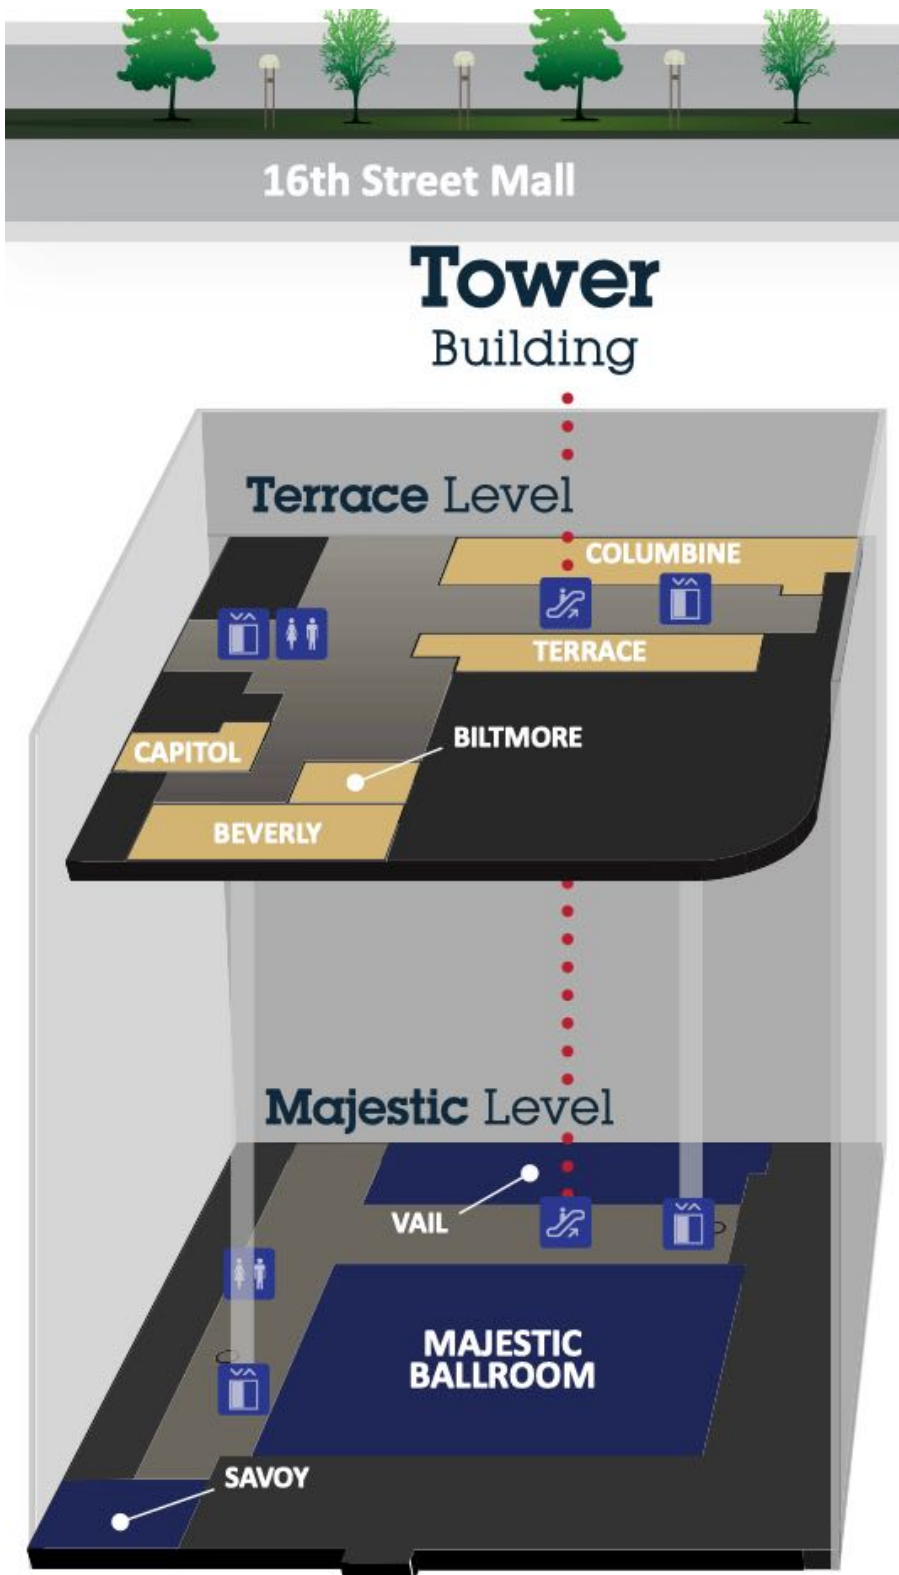

Conference Hotel Maps

I.M. Pei Tower Building

Mezzanine Level

Second Level

Conference Hotel Maps

I.M. Pei Tower Building

Terrace Level

Majestic Level

Conference Hotel Maps

Plaza Building

Concourse Level

Conference Hotel Maps

Tower Building

Conference Hotel Maps

Plaza Building

legend

-  Elevator
-  Escalator
-  Restroom
-  Registration & Info Desk

Conference Hotel Maps

Tower Building

Conference Hotel Maps

Plaza Building

legend

-  Elevator
-  Escalator
-  Restroom
-  Registration & Info Desk

Additional Exhibitors:

- AAAL GSC Jedi Booth - **Booth 22**
- AAAL Social Media Station - **Booth 23 & 24**
- Cambridge University Press - **Booth 4**
- English Language Programs, U.S. Department of State - **Booth 20**
- Fort Lewis College - **Booth 6**
- Palgrave MacMillan - Springer - **Booth 19**
- Routledge - **Booth 16**