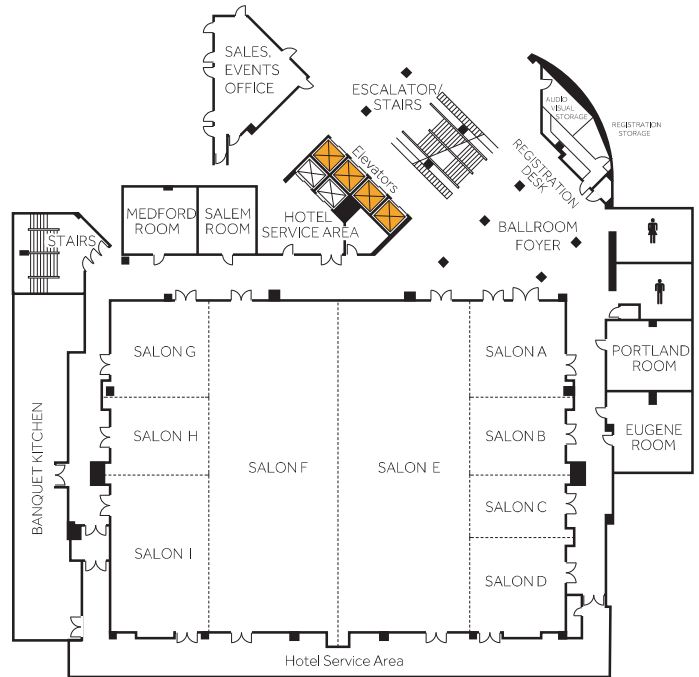

MARRIOTT
PORTLAND DOWNTOWN
WATERFRONT

Hotel Floor Plans

MAIN LOBBY

LOWER LEVEL 1

2ND FLOOR

3RD FLOOR