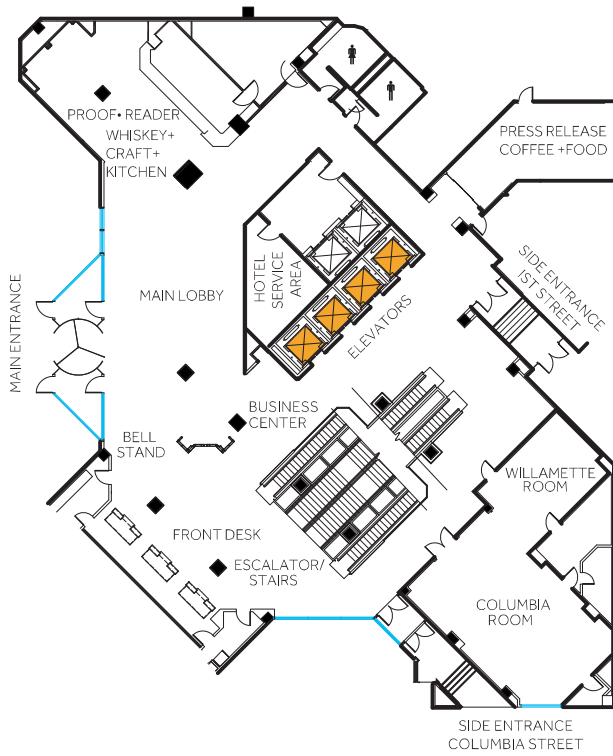

MARRIOTT
PORTLAND DOWNTOWN
WATERFRONT

Hotel Floor Plans

MAIN LOBBY

LOWER LEVEL 1

2ND FLOOR

3RD FLOOR