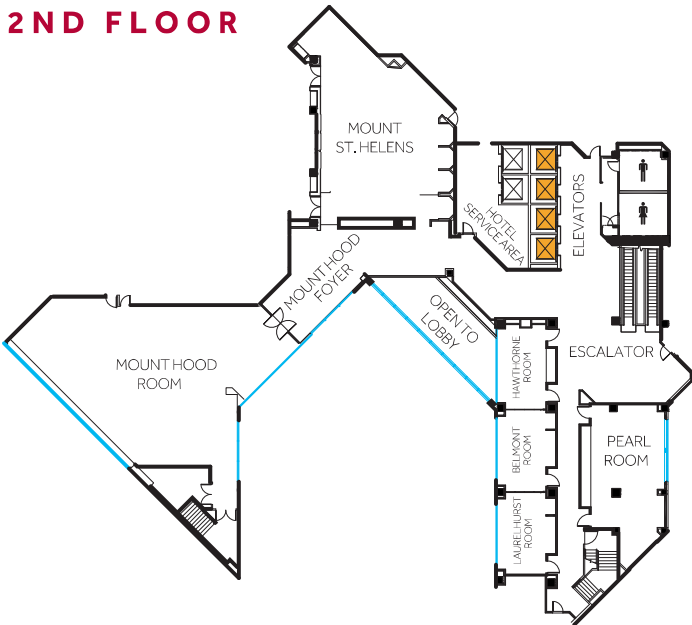

MARRIOTT
PORTLAND DOWNTOWN
WATERFRONT

Hotel Floor Plans

MAIN LOBBY

LOWER LEVEL 1

2ND FLOOR

3RD FLOOR