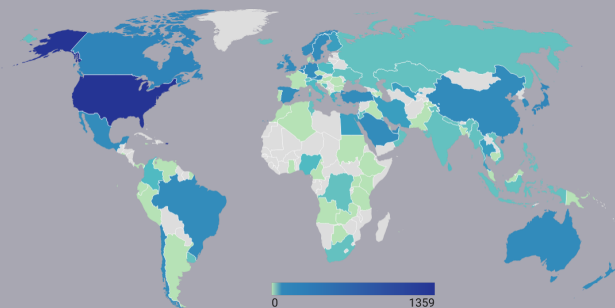

AAAL MEMBERSHIP AT A GLANCE

(based on 2020 data)

MEMBERSHIP TRENDS

MEMBERSHIP DENSITY BY COUNTRY

FIRST-TIME CONFERENCE ATTENDEES

total first-time attendees: 424

percentage of all attendees: 45%

MEMBERSHIP INTEREST BY STRAND

% of total membership
(see www.aaal.org/about-us for list of strands)