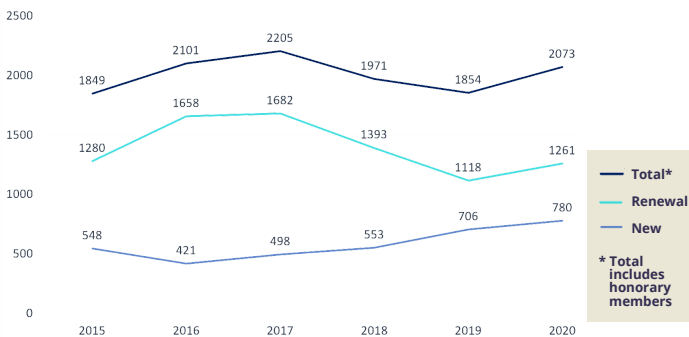

AAAL MEMBERSHIP AT A GLANCE

(based on 2020 data)

MEMBERSHIP TRENDS

MEMBERSHIP DENSITY BY COUNTRY

FIRST-TIME CONFERENCE ATTENDEES

total first-time attendees: 424

percentage of all attendees: 45%

MEMBERSHIP INTEREST BY STRAND

% of total membership
(see www.aaal.org/about-us for list of strands)