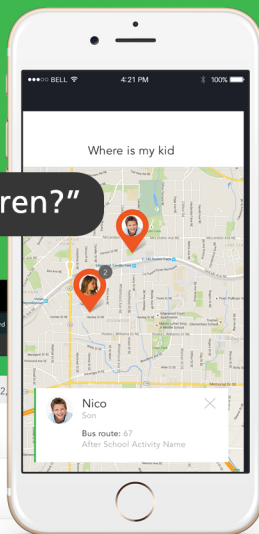

Easy communication, happy parents.

TavTrac

Connecting the modern village

"Where are my children?"

"On their way."

Admin Dashboards

- Arrival/Departure
- Start/End of Day
- Extracurriculars
- Dispatcher
- Receptionist

Parent App

- Secure login
- Parents report absences, late arrivals, midday appointments, etc.
- Notify school of change in pickup plans/drivers

Attendance

- Faculty, staff, and coaches can easily check students in/out
- Access to parent info
- Start and dismiss an activity

Bus App

- Each bus & route displayed on school's Dashboard
- Driver/staff/student checks each student on and off the bus
- Updates parents with text message and map location