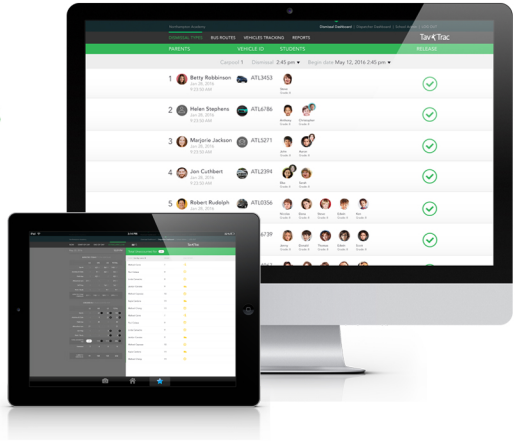

Easy communication, happy parents.

TavTrac

Connecting the modern village

"Where are my children?"

"On their way."

Admin Dashboards

- Arrival/Departure
- Start/End of Day
- Extracurriculars
- Dispatcher
- Receptionist

Parent App

- Secure login
- Parents report absences, late arrivals, midday appointments, etc.
- Notify school of change in pickup plans/drivers

Attendance

- Faculty, staff, and coaches can easily check students in/out
- Access to parent info
- Start and dismiss an activity

Bus App

- Each bus & route displayed on school's Dashboard
- Driver/staff/student checks each student on and off the bus
- Updates parents with text message and map location