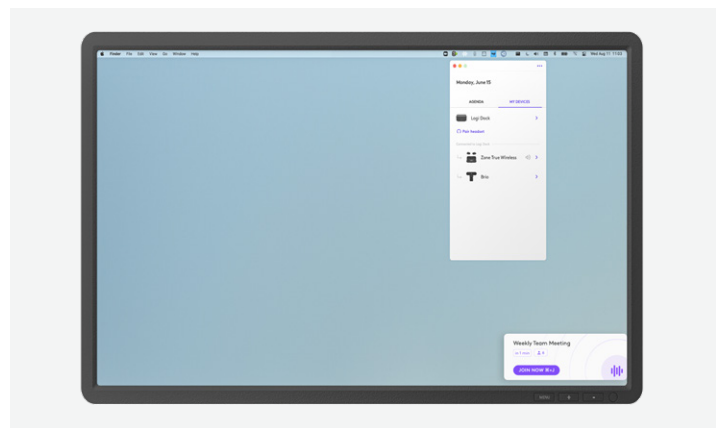

Calendar Integration with Tune

With calendar integration² via Logi Tune, you can stay on top of your day, get informed of upcoming appointments, and quickly join meetings with a simple touch of a button.