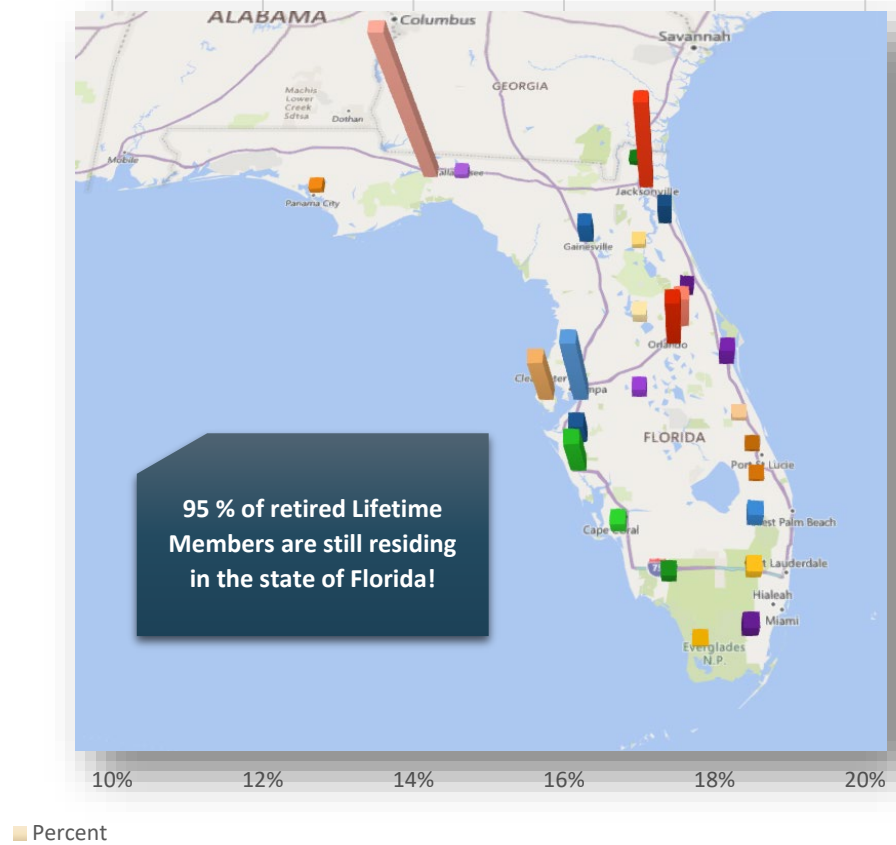

LEADERSHIP FLORIDA

RETIRED MEMBER STUDY

Retired Member Demographics
of 157 Leadership Florida Members that have self-designated
retirement status

Number of Retired Members by Region

	14
East Central	26
West Central	29
Southwest	7
Southeast	6
Out of State	8
Northwest	30
Northeast	27
Gulfstream	7
Gold Coast	3
Calusa	14

Number of Retired Members by Class

Retired Members - Current - 99
 Retired Members - Inactive - 57

Retired Members by County

19.7 % of retired members are Lifetime Members