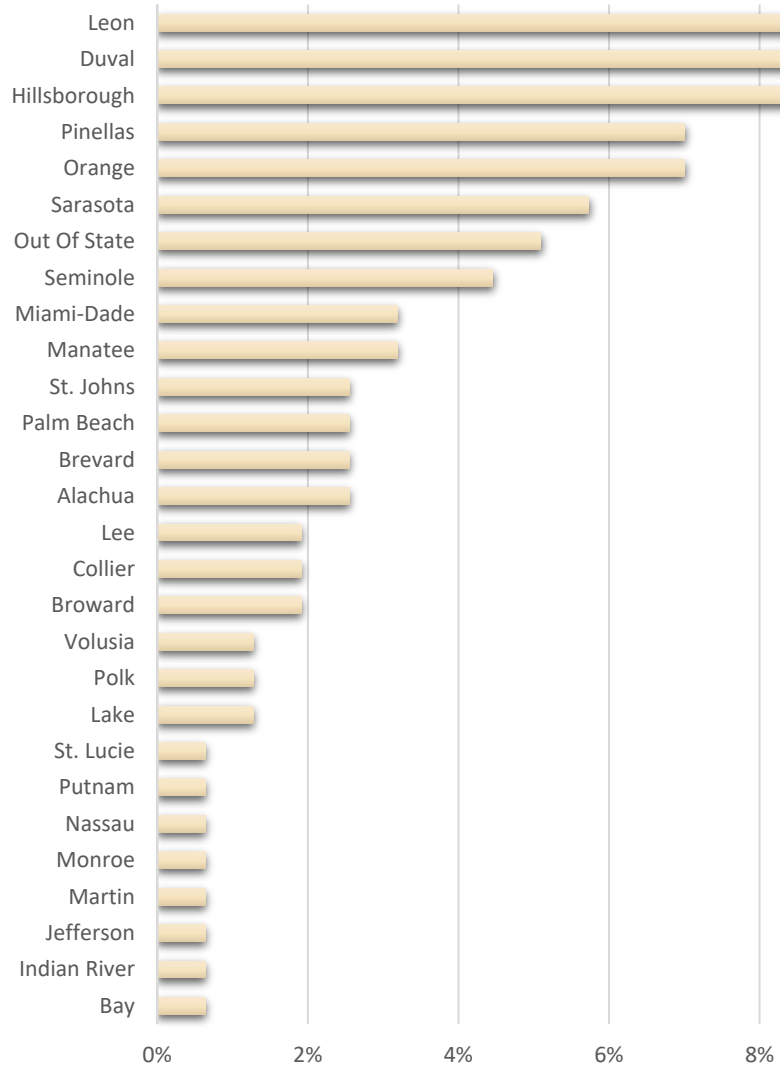

LEADERSHIP FLORIDA

RETIRED MEMBER STUDY

Retired Member Demographics
of 157 Leadership Florida Members that have self-designated
retirement status

Number of Retired Members by Region

	14
East Central	26
West Central	29
Southwest	7
Southeast	6
Out of State	8
Northwest	30
Northeast	27
Gulfstream	7
Gold Coast	3
Calusa	14

Number of Retired Members by Class

Retired Members - Current - 99
 Retired Members - Inactive - 57

Retired Members by County

19.7 % of retired members are Lifetime Members