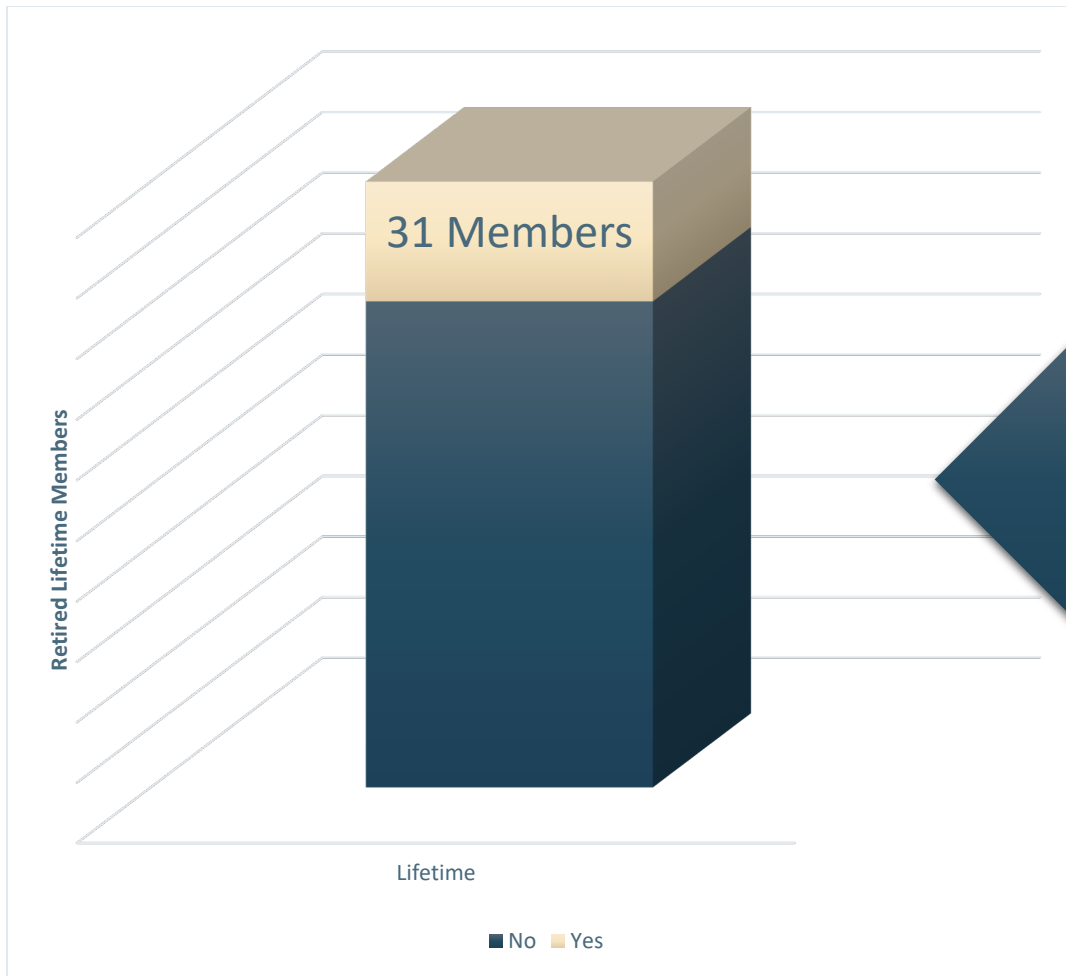

LEADERSHIP FLORIDA

RETIRED MEMBER STUDY

Retired Member Demographics
of 157 Leadership Florida Members that have self-designated
retirement status

Number of Retired Members by Region

	14
East Central	26
West Central	29
Southwest	7
Southeast	6
Out of State	8
Northwest	30
Northeast	27
Gulfstream	7
Gold Coast	3
Calusa	14

Number of Retired Members by Class

Retired Members - Current - 99
 Retired Members - Inactive - 57

Retired Members by County

19.7 % of retired members are Lifetime Members