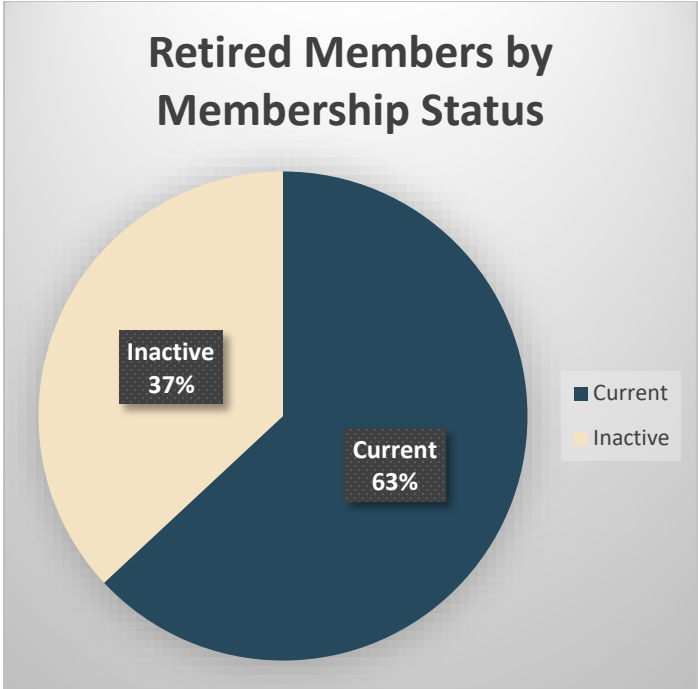

LEADERSHIP FLORIDA

RETIRED MEMBER STUDY

Retired Member Demographics
of 157 Leadership Florida Members that have self-designated
retirement status

Number of Retired Members by Region

	14
East Central	26
West Central	29
Southwest	7
Southeast	6
Out of State	8
Northwest	30
Northeast	27
Gulfstream	7
Gold Coast	3
Calusa	14

Number of Retired Members by Class

Retired Members - Current - 99
 Retired Members - Inactive - 57

Retired Members by County

19.7 % of retired members are Lifetime Members