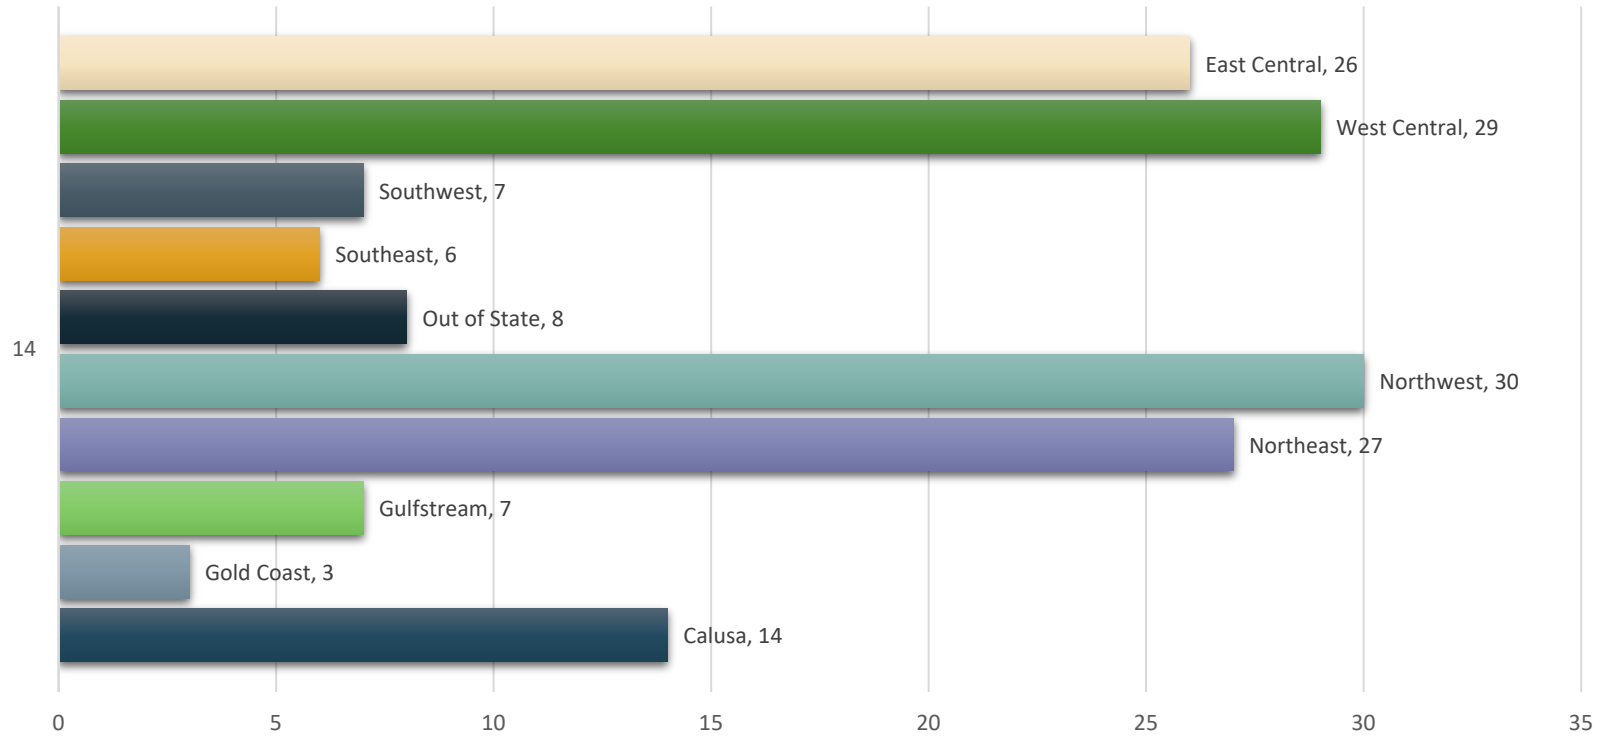

LEADERSHIP FLORIDA

RETIRED MEMBER STUDY

Retired Member Demographics
of 157 Leadership Florida Members that have self-designated
retirement status

Number of Retired Members by Region

	14
East Central	26
West Central	29
Southwest	7
Southeast	6
Out of State	8
Northwest	30
Northeast	27
Gulfstream	7
Gold Coast	3
Calusa	14

Number of Retired Members by Class

Retired Members - Current - 99
 Retired Members - Inactive - 57

Retired Members by County

19.7 % of retired members are Lifetime Members