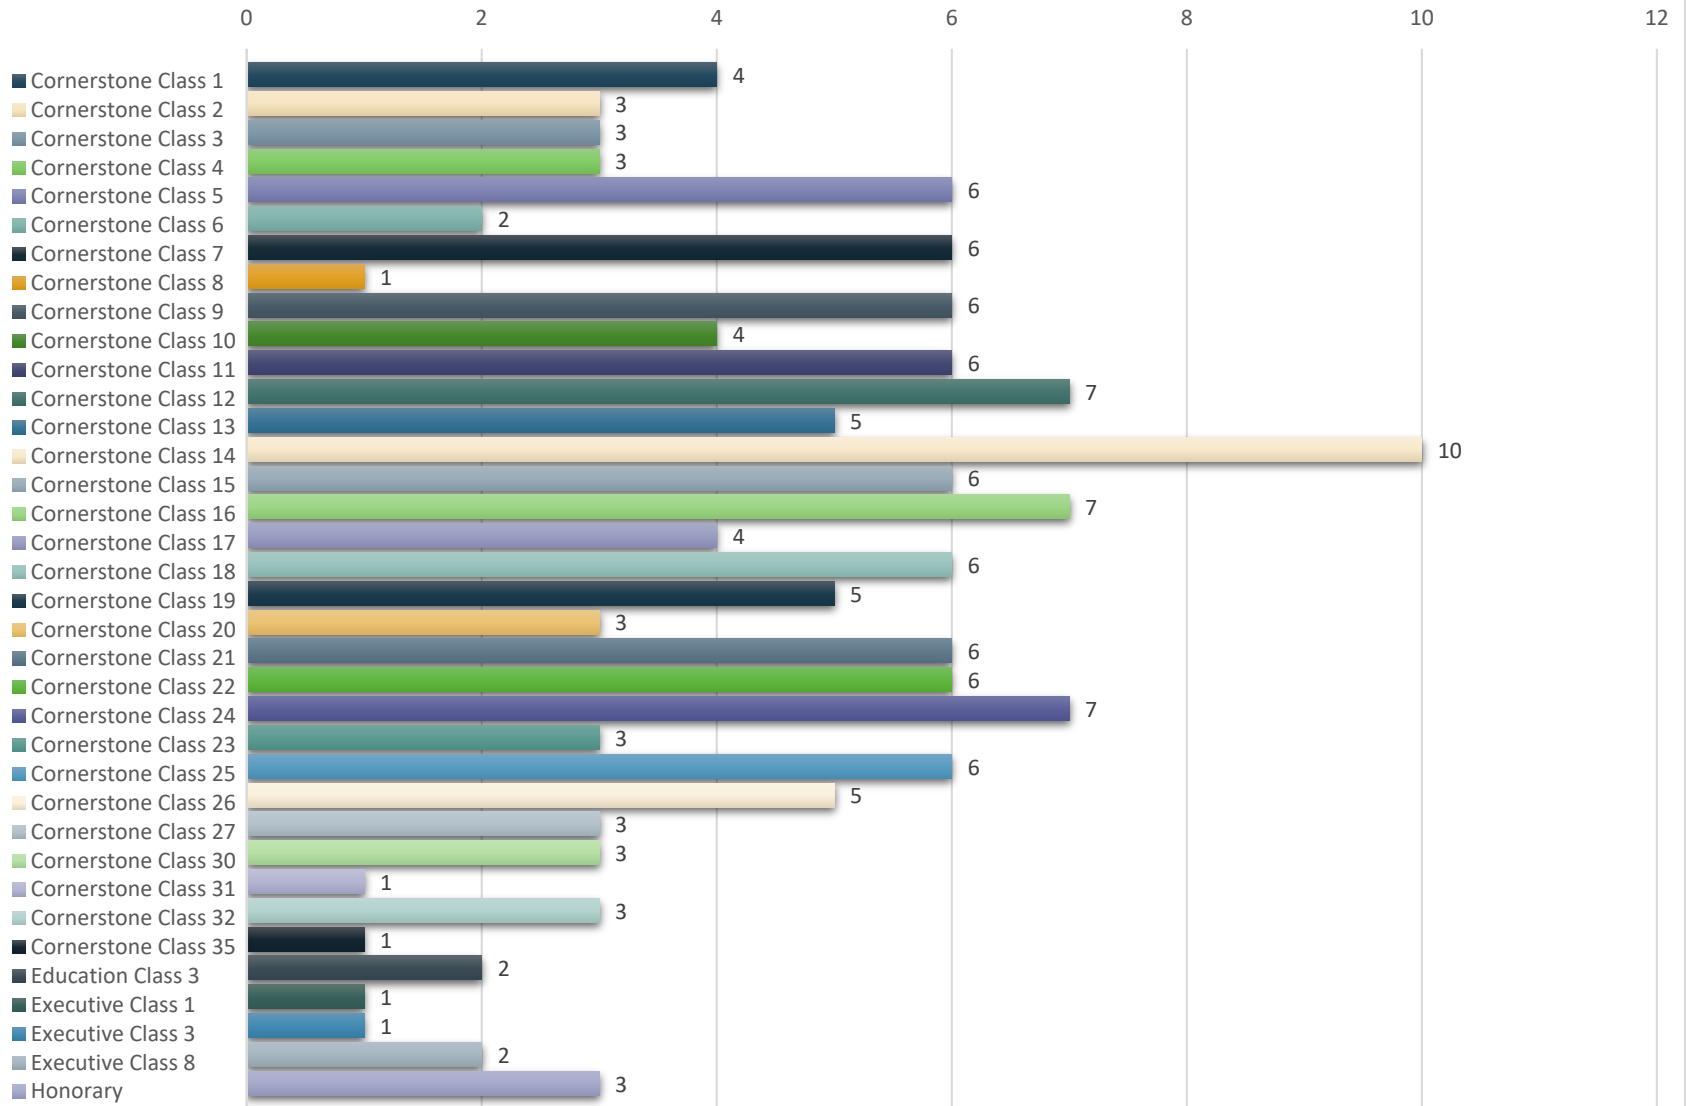

LEADERSHIP FLORIDA

RETIRED MEMBER STUDY

Retired Member Demographics
of 157 Leadership Florida Members that have self-designated
retirement status

Number of Retired Members by Region

	14
East Central	26
West Central	29
Southwest	7
Southeast	6
Out of State	8
Northwest	30
Northeast	27
Gulfstream	7
Gold Coast	3
Calusa	14

Number of Retired Members by Class

Retired Members - Current - 99
 Retired Members - Inactive - 57

Retired Members by County

19.7 % of retired members are Lifetime Members