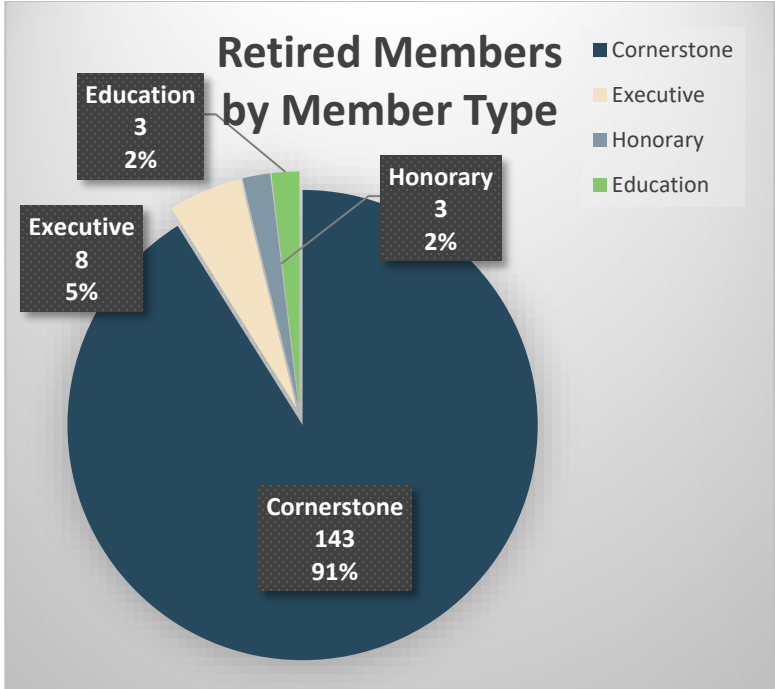

LEADERSHIP FLORIDA

RETIRED MEMBER STUDY

Retired Member Demographics
of 157 Leadership Florida Members that have self-designated
retirement status

Number of Retired Members by Region

	14
East Central	26
West Central	29
Southwest	7
Southeast	6
Out of State	8
Northwest	30
Northeast	27
Gulfstream	7
Gold Coast	3
Calusa	14

Number of Retired Members by Class

Retired Members - Current - 99
 Retired Members - Inactive - 57

Retired Members by County

19.7 % of retired members are Lifetime Members