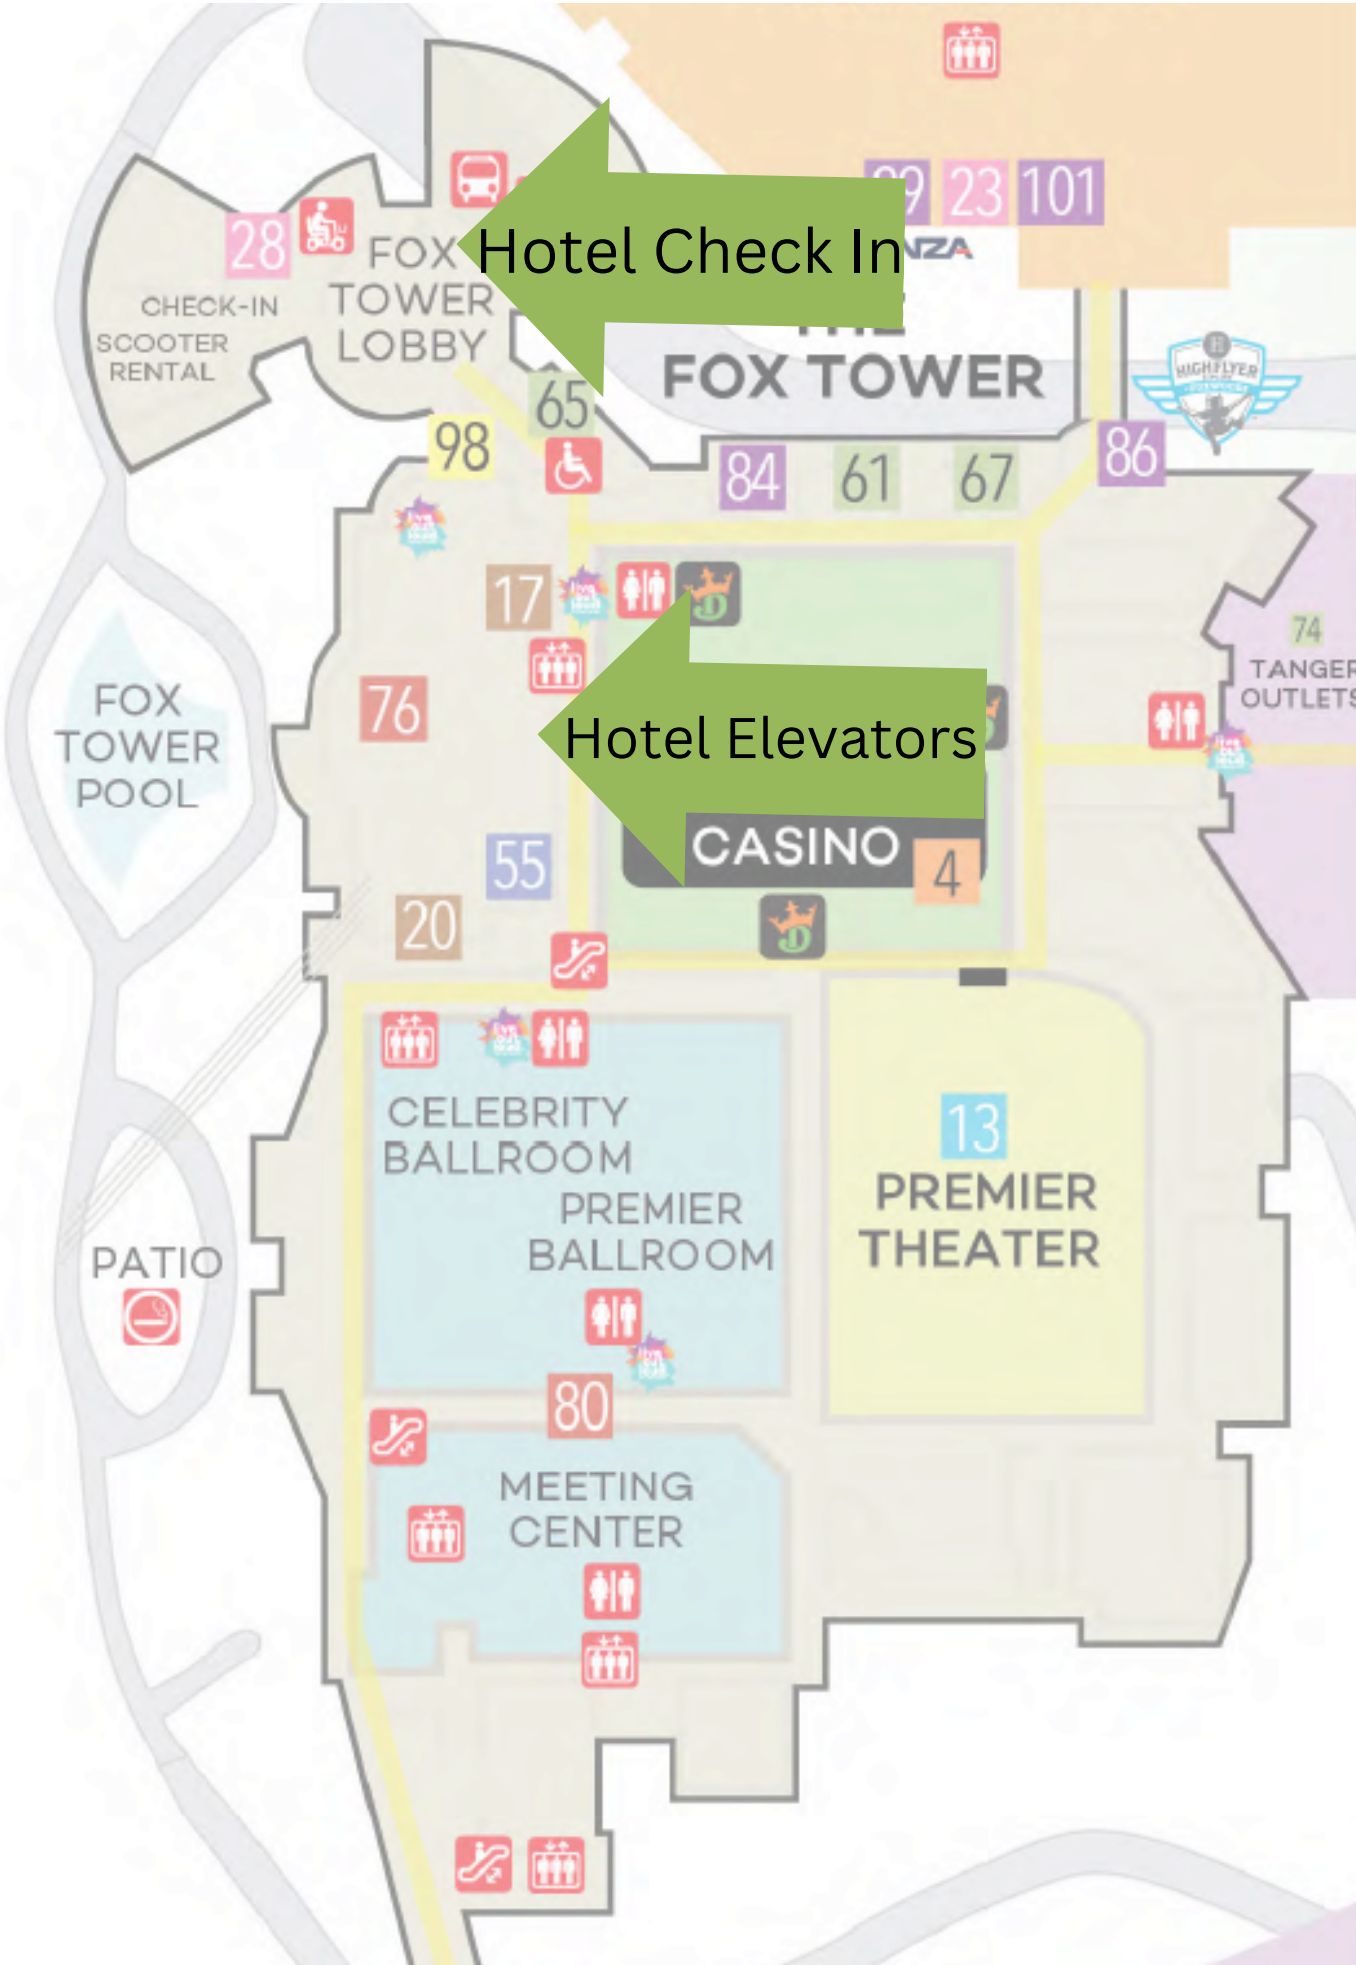

**Hotel**

**Trade Show**

←.....  
Path from  
Hotel to Show  
Location

Thursday  
Night Party

Attendee  
Entry

Exhibitor  
Entry

Best Parking for  
Show Entry

.....>  
Route from Garage to Thursday  
Party and Attendee Entrance

Hotel Check In

Hotel Elevators