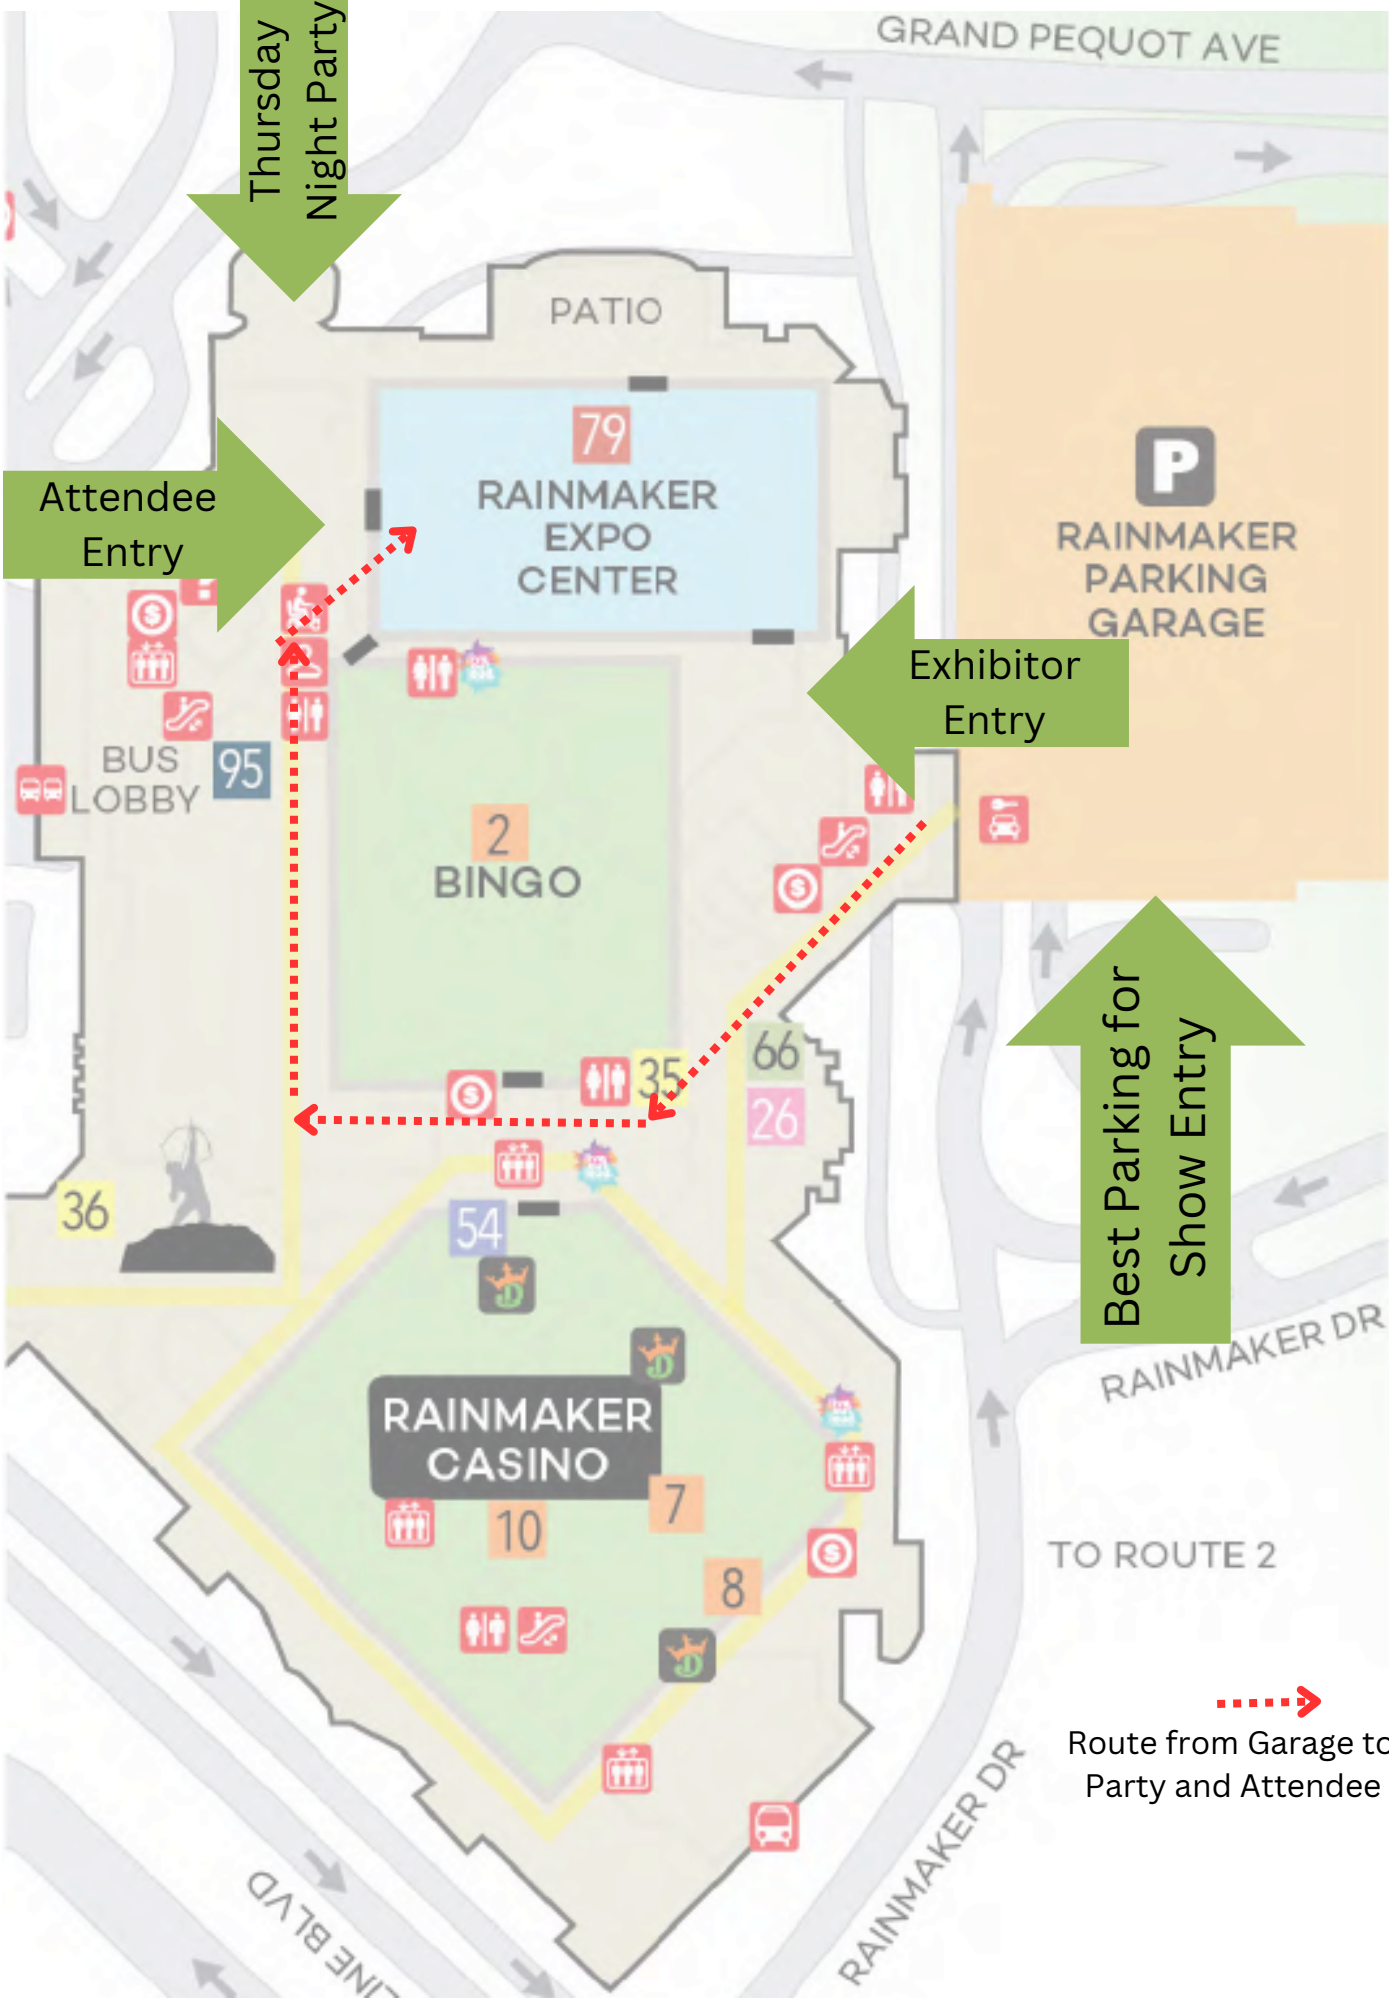

**Hotel**

**Trade Show**

←.....  
Path from  
Hotel to Show  
Location

Thursday  
Night Party

Attendee  
Entry

Exhibitor  
Entry

Best Parking for  
Show Entry

.....>  
Route from Garage to Thursday  
Party and Attendee Entrance