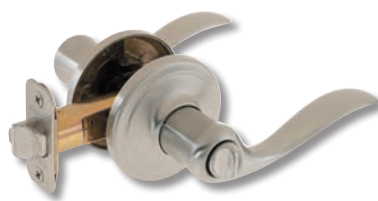

Polished Brass
Mfg #93001-892
901810

~~\$27.43~~
\$24.99

Satin Chrome
Mfg #93001-891
901815

~~\$27.16~~
\$24.99

Kwikset

Kwikset® Delta Lever Entry Lock

- Polished Brass
- 2.38 Or 2.75" Backset
- Fits Both Right Handed And Left Handed Doors
- Individually Keyed, Non-Mastered

Mfg #94050-562
901826

~~\$39.22~~
\$37.99

SIGNATURE SERIES™ TUSTIN LEVER

Kwikset

Kwikset® Signature Series™ Tustin Passage Lever

- 2.38 Or 2.75" Backset
- Fits Both Right Handed And Left Handed Doors
- Non-Keyed

Polished Brass
Mfg #97200-698
902020

~~\$33.52~~
\$30.99

Satin Nickel
Mfg #97200-706
902030

~~\$37.65~~
\$30.99

Kwikset

Kwikset® Signature Series™ Tustin Privacy Lever

- 2.38 Or 2.75" Backset
- Fits Both Right Handed And Left Handed Doors
- 6-Way Adjustable Steel Latch