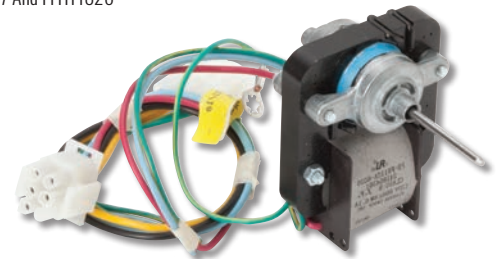

FRIGIDAIRE

Frigidaire® Refrigerator Evaporator Fan Motor

- Single Speed
- 120 Volt, 6 Watt
- 3,000 RPM
- Use With Models FFTR1513, FFHT1513, FFTR1713L, FFTR1814, FFTR1817 And FFHT1826

Mfg #241854301

203087

$114.13

$91.31